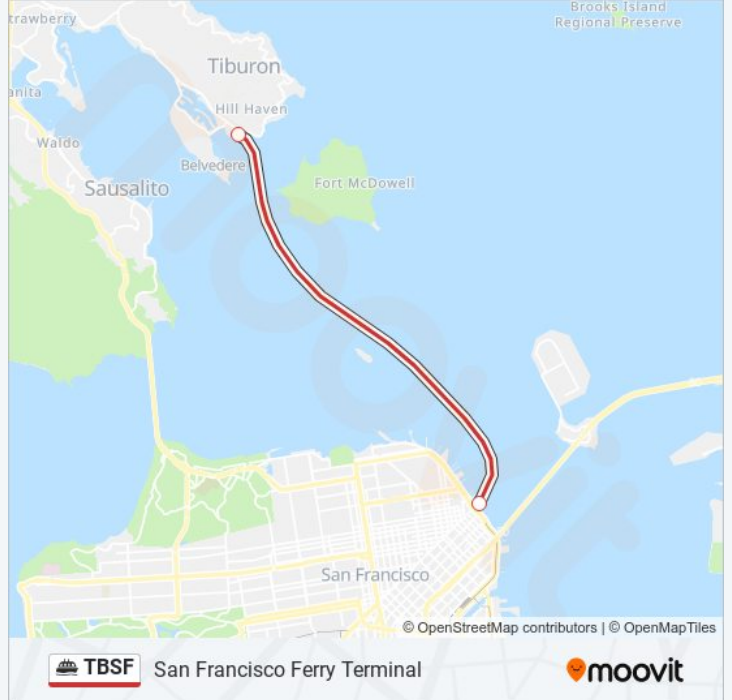

Use the Moovit App to find the closest TBSF ferry station near you and find out when is the next TBSF ferry arriving.

### Direction: San Francisco Ferry Terminal

2 stops

[VIEW LINE SCHEDULE](#)

Tiburon Ferry Landing

San Francisco Ferry Terminal

### TBSF ferry Time Schedule

San Francisco Ferry Terminal Route Timetable:

Sunday	Not Operational
Monday	6:35 AM
Tuesday	6:35 AM
Wednesday	6:35 AM
Thursday	6:35 AM
Friday	6:35 AM
Saturday	Not Operational

### TBSF ferry Info

**Direction:** San Francisco Ferry Terminal

**Stops:** 2

**Trip Duration:** 30 min

**Line Summary:**

**Direction: San Francisco Ferry Terminal Gate B**

2 stops

[VIEW LINE SCHEDULE](#)