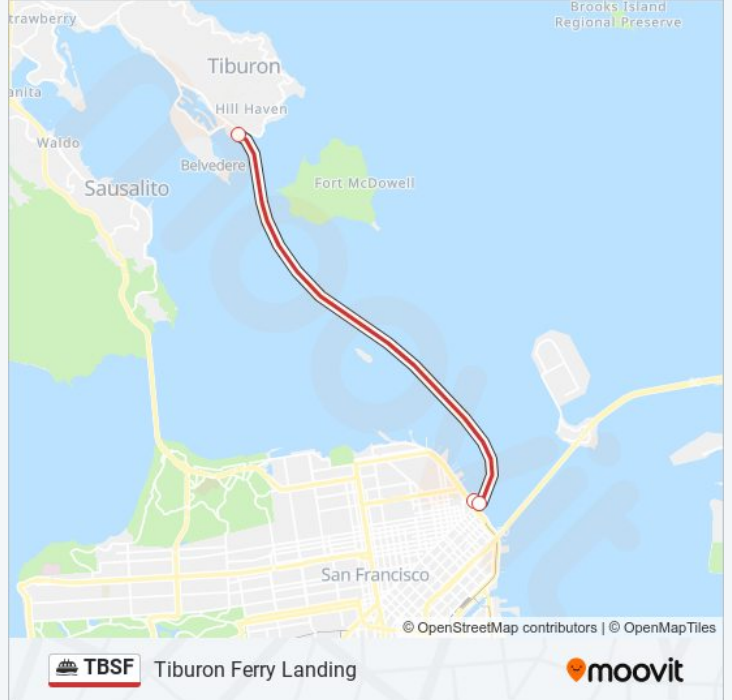

**TBSF ferry Info**

**Direction:** San Francisco Ferry Terminal Gate B

**Stops:** 2

**Trip Duration:** 30 min

**Line Summary:**

**Direction: Tiburon Ferry Landing**

2 stops

[VIEW LINE SCHEDULE](#)

San Francisco Ferry Terminal Gate B

Tiburon Ferry Landing

**TBSF ferry Time Schedule**

Tiburon Ferry Landing Route Timetable:

Sunday	12:15 PM - 4:05 PM
Monday	7:10 AM - 6:25 PM
Tuesday	7:10 AM - 6:25 PM
Wednesday	7:10 AM - 6:25 PM
Thursday	7:10 AM - 6:25 PM
Friday	7:10 AM - 6:25 PM
Saturday	12:15 PM - 4:05 PM

**TBSF ferry Info**

**Direction:** Tiburon Ferry Landing

**Stops:** 2

**Trip Duration:** 30 min

**Line Summary:**

TBSF ferry time schedules and route maps are available in an offline PDF at [moovitapp.com](https://moovitapp.com). Use the [Moovit App](#) to see live bus times, train schedule or subway schedule, and step-by-step directions for all public transit in San Francisco - San Jose, CA.