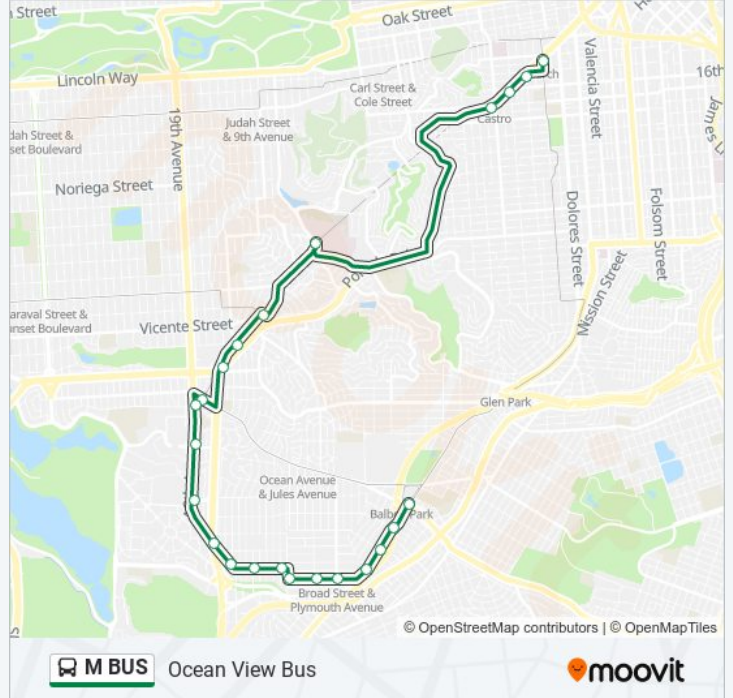

Direction: Metro Rail at Church Station

23 stops
[VIEW LINE SCHEDULE](#)

- San Jose Ave & Geneva Ave
- San Jose Ave & Mt Vernon Ave
- San Jose Ave & Lakeview Ave
- San Jose Ave & Farallones St
- Broad St & Plymouth Ave
- Broad St & Capitol Ave
- Broad St & Orizaba Ave
- Randolph St & Bright St
- Randolph St & Arch St
- 19th Ave & Randolph St
- 19th Ave & Junipero Serra Blvd
- 19th Ave & Holloway St
- 19th Ave & Winston Dr
- 19th Ave & Eucalyptus Dr
- Ocean Ave Right of Way
- West Portal Ave & Sloat Blvd
- West Portal Ave & 14th Ave
- West Portal Ave & Ulloa St

M BUS bus Info

Direction: Metro Rail at Church Station
Stops: 23
Trip Duration: 45 min
Line Summary:

Laguna Honda Blvd/Forest Hill Sta

Market St & Castro St

Market St & Noe St

Market St & Sanchez St

Church St & Market St

Direction: St Francis Circle

16 stops

[VIEW LINE SCHEDULE](#)

San Jose Ave & Geneva Ave

San Jose Ave & Mt Vernon Ave

San Jose Ave & Lakeview Ave

San Jose Ave & Farallones St

Broad St & Plymouth Ave

Broad St & Capitol Ave

Broad St & Orizaba Ave

Randolph St & Bright St

Randolph St & Arch St

19th Ave & Randolph St

19th Ave & Junipero Serra Blvd

19th Ave & Holloway St

19th Ave & Winston Dr