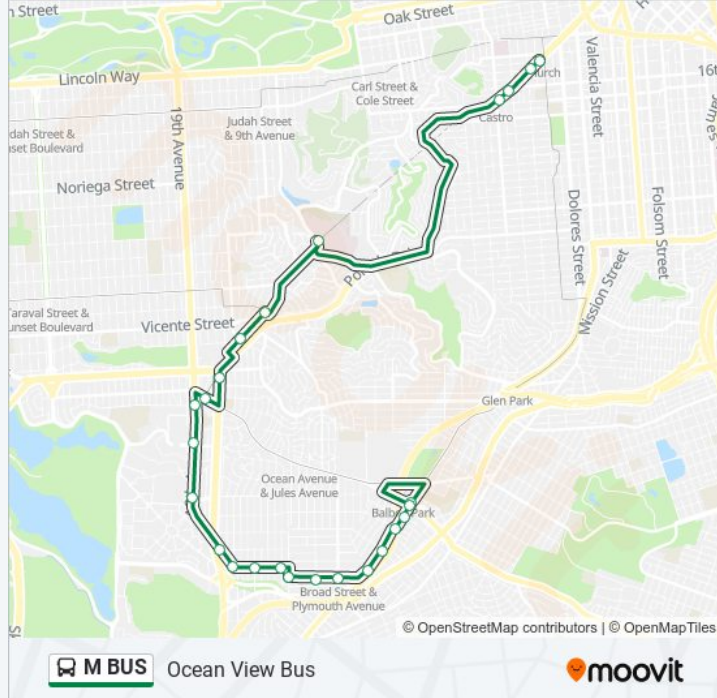

Use the Moovit App to find the closest M BUS bus station near you and find out when is the next M BUS bus arriving.

Direction: Balboa Park

25 stops

[VIEW LINE SCHEDULE](#)

Market St & Church St
 Market St & Sanchez St
 Market St & 16th St
 Market St & Castro St
 Laguna Honda Blvd/Opp Forest Hill
 Ulloa St & West Portal Ave Arrive
 West Portal Ave & 14th Ave
 Junipero Serra Blvd & Sloat Blvd
 Ocean Ave & Muni Right of Way
 19th Ave & Eucalyptus Dr
 19th Ave & Winston Dr
 19th Ave & Holloway Ave
 19th Ave & Randolph St
 19th Ave & Randolph St
 Randolph St & Arch St
 Randolph St & Bright St
 Orizaba Ave & Broad St
 Broad St & Capitol Ave
 Broad St & Plymouth Ave
 San Jose Ave & Farallones St
 San Jose Ave & Lakeview Ave

M BUS bus Info**Direction:** Balboa Park**Stops:** 25**Trip Duration:** 43 min**Line Summary:**

- San Jose Ave & Mt Vernon Ave
- San Jose Ave & Niagra Ave
- Geneva Ave/Balboa Park BART
- San Jose Ave & Geneva Ave

Direction: Metro Rail at Church Station

23 stops
[VIEW LINE SCHEDULE](#)

- San Jose Ave & Geneva Ave
- San Jose Ave & Mt Vernon Ave
- San Jose Ave & Lakeview Ave
- San Jose Ave & Farallones St
- Broad St & Plymouth Ave
- Broad St & Capitol Ave
- Broad St & Orizaba Ave
- Randolph St & Bright St
- Randolph St & Arch St
- 19th Ave & Randolph St
- 19th Ave & Junipero Serra Blvd
- 19th Ave & Holloway St
- 19th Ave & Winston Dr
- 19th Ave & Eucalyptus Dr
- Ocean Ave Right of Way
- West Portal Ave & Sloat Blvd
- West Portal Ave & 14th Ave
- West Portal Ave & Ulloa St

M BUS bus Info

Direction: Metro Rail at Church Station
Stops: 23
Trip Duration: 45 min
Line Summary:

Laguna Honda Blvd/Forest Hill Sta

Market St & Castro St

Market St & Noe St

Market St & Sanchez St

Church St & Market St