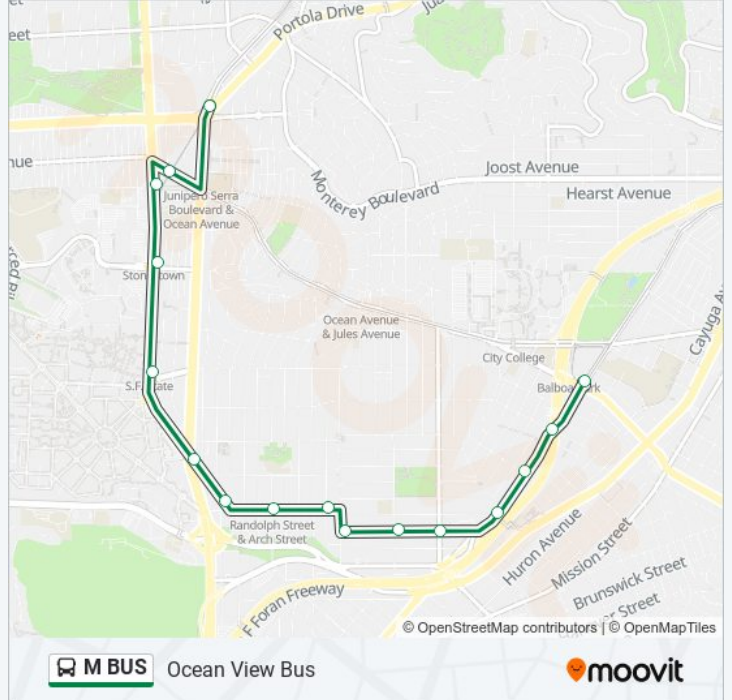

M BUS bus time schedules and route maps are available in an offline PDF at moovitapp.com. Use the [Moovit App](#) to see live bus times, train schedule or subway schedule, and step-by-step directions for all public transit in San Francisco - San Jose, CA.

[About Moovit](#) • [MaaS Solutions](#) • [Supported Countries](#) • [Mooviter Community](#)

© 2024 Moovit - All Rights Reserved

Check Live Arrival Times