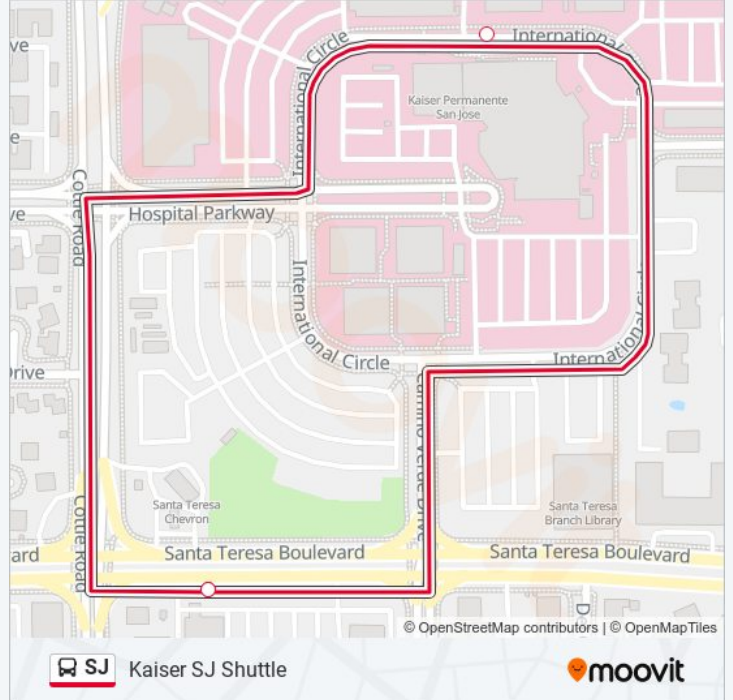

Kaiser SJ Shuttle

Get The App

The SJ bus line Kaiser SJ Shuttle has one route. For regular weekdays, their operation hours are:

(1) Kaiser SJ Shuttle: 7:26 AM - 4:22 PM

Use the Moovit App to find the closest SJ bus station near you and find out when is the next SJ bus arriving.

Direction: Kaiser SJ Shuttle

3 stops

[VIEW LINE SCHEDULE](#)

Santa Teresa & Cottle (E)

Kaiser San Jose (W)

Santa Teresa & Cottle (E)

SJ bus Time Schedule

Kaiser SJ Shuttle Route Timetable:

Sunday	Not Operational
Monday	7:26 AM - 4:22 PM
Tuesday	7:26 AM - 4:22 PM
Wednesday	7:26 AM - 4:22 PM
Thursday	7:26 AM - 4:22 PM
Friday	7:26 AM - 4:22 PM
Saturday	Not Operational

SJ bus Info

Direction: Kaiser SJ Shuttle

Stops: 3

Trip Duration: 8 min

Line Summary:

SJ bus time schedules and route maps are available in an offline PDF at moovitapp.com. Use the [Moovit App](#) to see live bus times, train schedule or subway schedule, and step-by-step directions for all public transit in San Francisco - San Jose, CA.