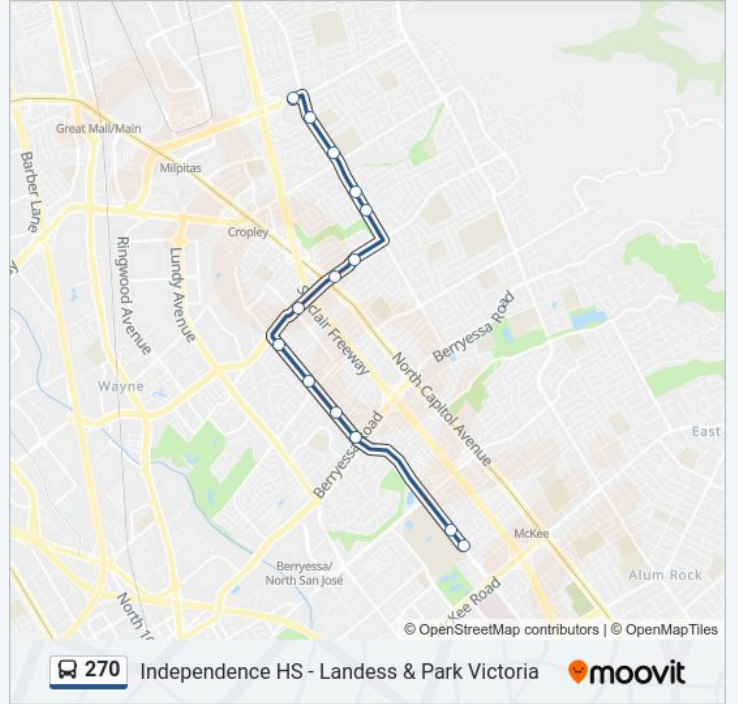

The 270 bus line Independence HS - Landess & Park Victoria has one route. For regular weekdays, their operation hours are:

(1) Landess & Park Victoria: 2:58 PM - 3:55 PM

Use the Moovit App to find the closest 270 bus station near you and find out when is the next 270 bus arriving.

Direction: Landess & Park Victoria

14 stops

[VIEW LINE SCHEDULE](#)

- Jackson & Brushglen (N)
- Jackson & Ashglen (N)
- Flickinger & Berryessa (N)
- Flickinger & Hikido (N)
- Flickinger & Wizard (N)
- Flickinger & Villagetree (N)
- Hostetter & Four Oaks (E)
- Hostetter & Capitol (E)
- Hostetter & Agua Vista (E)
- Morrill & Knights Bridge (N)
- Morrill & Tobin (N)
- Morrill & Copley (N)
- Morrill & Laneview (N)
- Landess & Park Victoria (W)

270 bus Time Schedule

Landess & Park Victoria Route Timetable:

Sunday	Not Operational
Monday	2:58 PM - 3:55 PM
Tuesday	2:58 PM - 3:55 PM
Wednesday	2:12 PM - 3:55 PM
Thursday	3:25 PM
Friday	2:58 PM - 3:55 PM
Saturday	Not Operational

270 bus Info

Direction: Landess & Park Victoria

Stops: 14

Trip Duration: 22 min

Line Summary:

270 bus time schedules and route maps are available in an offline PDF at moovitapp.com. Use the Moovit App to see live bus times, train schedule or subway schedule, and step-by-step directions for all public transit in San Francisco - San Jose, CA.