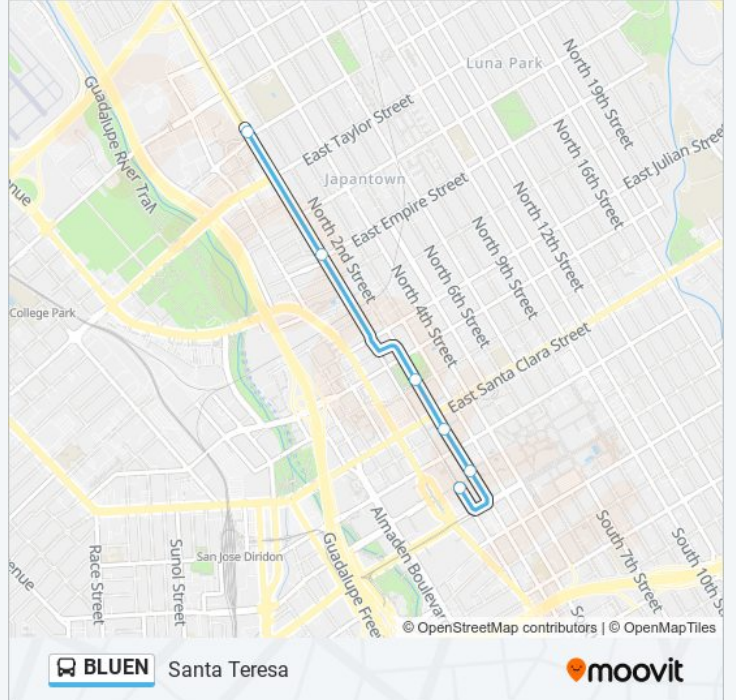

Direction: Baypointe

10 stops

[VIEW LINE SCHEDULE](#)

Civic Center Station
Gish Station
Metro/Airport Station
Karina Station
Component Station
Bonaventura Station
Orchard Station
River Oaks Station
Tasman Station
Baypointe Station

BLUEN bus Info**Direction:** Baypointe**Stops:** 10**Trip Duration:** 18 min**Line Summary:**

Direction: Santa Teresa

10 stops

[VIEW LINE SCHEDULE](#)

- Baypointe Station
- Tasman Station
- River Oaks Station
- Orchard Station
- Bonaventura Station
- Component Station
- Karina Station
- Metro/Airport Station
- Gish Station
- Civic Center Station

BLUEN bus Time Schedule

Santa Teresa Route Timetable:

Sunday	12:14 AM - 11:31 PM
Monday	12:14 AM
Tuesday	Not Operational
Wednesday	Not Operational
Thursday	Not Operational
Friday	Not Operational
Saturday	6:03 AM - 11:31 PM

BLUEN bus Info

Direction: Santa Teresa

Stops: 10

Trip Duration: 18 min

Line Summary:

BLUEN bus time schedules and route maps are available in an offline PDF at moovitapp.com. Use the Moovit App to see live bus times, train schedule or subway schedule, and step-by-step directions for all public transit in San Francisco - San Jose, CA.