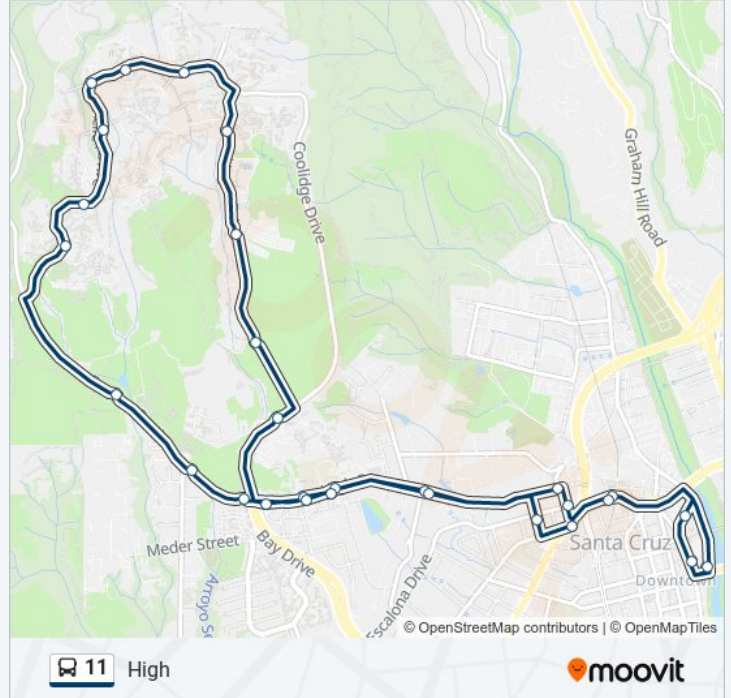

Direction: High

29 stops

[VIEW LINE SCHEDULE](#)

- River St S. & Soquel Ave
- River (River/Front Garage)
- Mission & Sylvar
- Highland Ave & Escalona Dr
- High & Highland
- High & Laurent
- High & Moore
- High & Cardiff
- High & Bay Dr (UCSC - Main Gate)
- High & Western
- Empire Grade (UCSC - Arboretum)
- Heller Dr (UCSC - Oakes College)
- Heller Dr (UCSC - Rachel Carson College & Porter)
- Heller Dr (UCSC - Kerr Hall)
- Heller Dr & McLaughlin Dr (UCSC - Kresge College)
- McLaughlin Dr (UCSC - Science Hill)
- McLaughlin Dr (UCSC - College 9 & John R. Lewis)
- Hagar Dr (UCSC - Bookstore, Cowell & Stevenson)
- Hagar Dr (UCSC - East Remote Parking)
- Hagar Dr & Village Rd (UCSC - the Farm)
- Coolidge Dr & Hagar Ct (UCSC - Lower Campus)
- High & Bay

11 bus Info

Direction: High

Stops: 29

Trip Duration: 35 min

Line Summary:

High & Cardiff

High & Moore

High & Laurent

Storey & Escalona Dr

Mission & Union

Mission & Sylvar

Front & Soquel Ave

11 bus time schedules and route maps are available in an offline PDF at moovitapp.com. Use the [Moovit App](#) to see live bus times, train schedule or subway schedule, and step-by-step directions for all public transit in San Francisco - San Jose, CA.