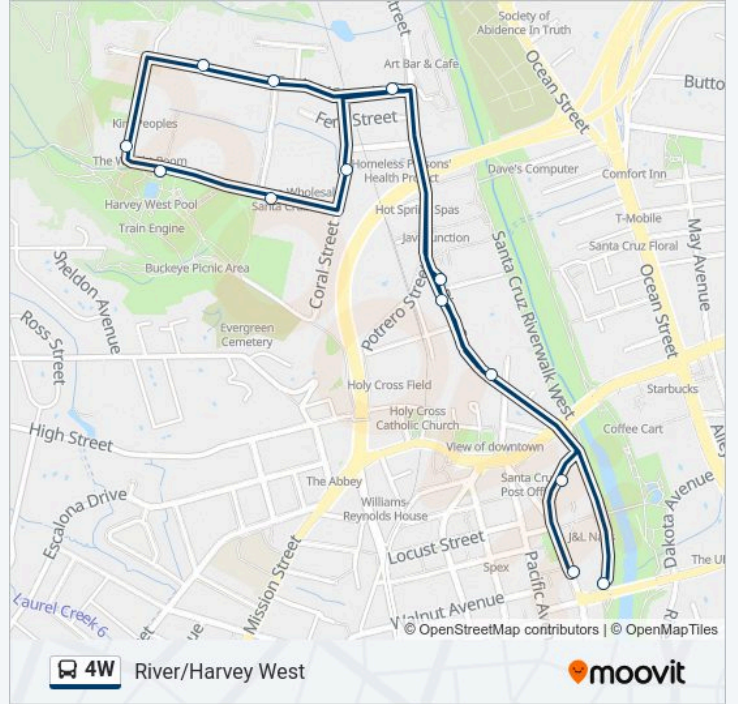

River/Harvey West

Get The App

The 4W bus line River/Harvey West has one route. For regular weekdays, their operation hours are:

(1) River/Harvey West: 8:10 AM - 6:10 PM

Use the Moovit App to find the closest 4W bus station near you and find out when is the next 4W bus arriving.

Direction: River/Harvey West

13 stops

[VIEW LINE SCHEDULE](#)

- Front & Soquel Ave
- River (River/Front Garage)
- River & N Pacific Ave
- River & Josephine
- Encinal & River
- Encinal & Sylvania
- Encinal & Dubois
- Dubois & Harvey West Blvd
- Harvey West Blvd (Harvey West Park)
- Harvey West Blvd & Sylvania Ave (Costco)
- Coral (Granite Rock)
- River & Josephine
- River St S. & Soquel Ave

4W bus Time Schedule

River/Harvey West Route Timetable:

Sunday	8:10 AM - 6:10 PM
Monday	Not Operational
Tuesday	Not Operational
Wednesday	Not Operational
Thursday	Not Operational
Friday	8:10 AM - 6:10 PM
Saturday	8:10 AM - 6:10 PM

4W bus Info

Direction: River/Harvey West

Stops: 13

Trip Duration: 23 min

Line Summary:

4W bus time schedules and route maps are available in an offline PDF at moovitapp.com. Use the Moovit App to see live bus times, train schedule or subway schedule, and step-by-step directions for all public transit in San Francisco - San Jose, CA.