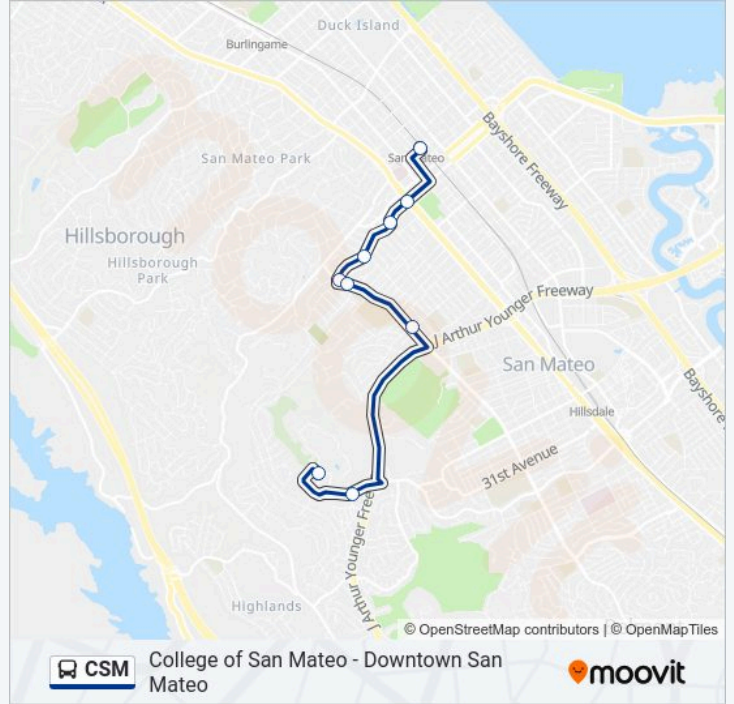

CSM bus time schedules and route maps are available in an offline PDF at moovitapp.com. Use the Moovit App to see live bus times, train schedule or subway schedule, and step-by-step directions for all public transit in San Francisco - San Jose, CA.

© 2025 Moovit - All Rights Reserved