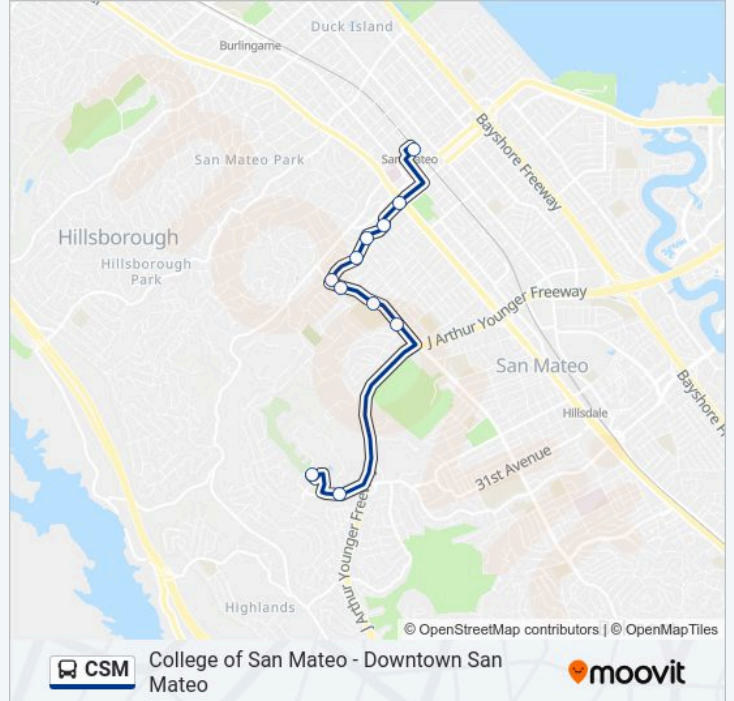

 **CSM Line**

College of San Mateo - Downtown San Mateo

Get The App

The CSM bus line (College of San Mateo - Downtown San Mateo) has 2 routes. For regular weekdays, their operation hours are:

(1) College of San Mateo: 5:56 AM-6:26 PM(2) San Mateo Caltrain: 6:13 AM-6:43 PM

Use the Moovit App to find the closest CSM bus station near you and find out when is the next CSM bus arriving.

Direction: College of San Mateo

11 stops

[VIEW LINE SCHEDULE](#)

- San Mateo Caltrain Station
- 4th Ave & El Camino Real-San Mateo
- Dartmouth Rd & 5th Ave
- Parrott Dr & Franklin St
- Parrott Dr & Harvard Rd
- Parrott Dr & Alameda De Las Pulgas
- Alameda De Las Pulgas & Virginia Ave
- Alameda De Las Pulgas & Castilian Way-Aragon Hs
- Alameda De Las Pulgas & Macarthur Ave
- W Hillsdale Blvd & Clearview Way
- CSM Transit Ctr

CSM bus Info

Direction: College of San Mateo

Stops: 11

Trip Duration: 25 min

Line Summary:

Direction: San Mateo Caltrain

9 stops

[VIEW LINE SCHEDULE](#)

- CSM Transit Ctr
- W Hillsdale Blvd & Clearview Way
- Alameda De Las Pulgas & Barneson Ave
- Alameda De Las Pulgas & Virginia Ave
- Parrot & Alameda De Las Pulgas
- Parrott Dr & Harvard Rd
- Dartmouth Rd & 5th Ave
- 4th Ave. & El Camino Real-San Mateo
- San Mateo Caltrain Station