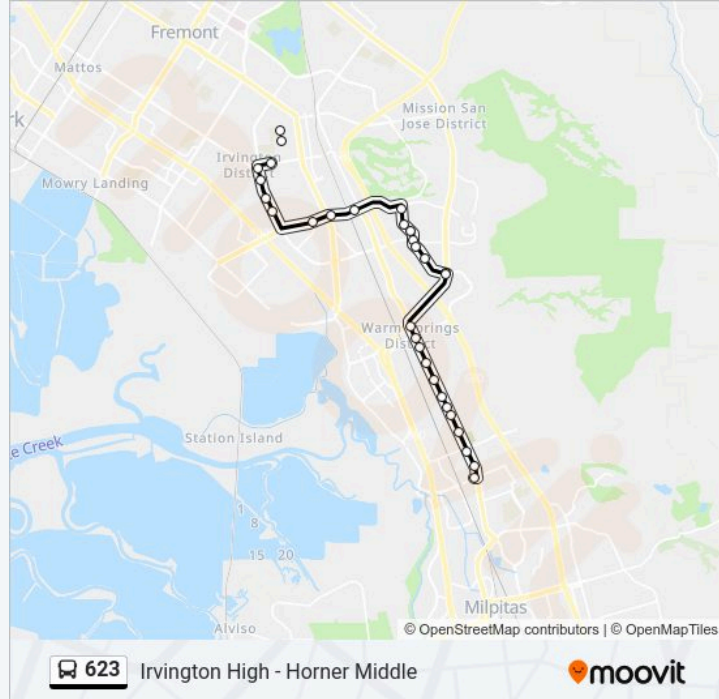

Warm Springs Blvd & E Warren Av

Warm Springs Blvd & Mission Falls Ln

Warm Springs Blvd & Lippert Av

Warm Springs Blvd & Gable Dr (Near Hammond Av)

Warm Springs Blvd & Camphor Av

Warm Springs Blvd & Starlite Way

Warm Springs Blvd & Whitney Pl

Warm Springs Blvd & Tonopah Dr

Warm Springs Blvd & Kato Rd

N Milpitas Blvd & Firethorn St

Dixon Landing Rd & N Milpitas Blvd

623 bus time schedules and route maps are available in an offline PDF at moovitapp.com. Use the Moovit App to see live bus times, train schedule or subway schedule, and step-by-step directions for all public transit in San Francisco - San Jose, CA.

© 2024 Moovit - All Rights Reserved