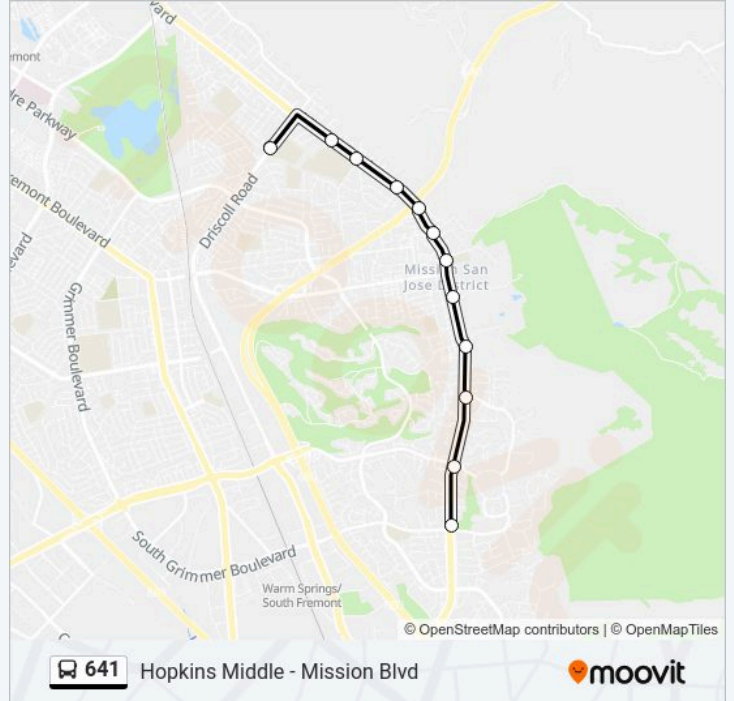

### Direction: Hopkins Middle School

12 stops

[VIEW LINE SCHEDULE](#)

- Mission Blvd & Antelope Dr (S Grimmer Blvd)
- Mission Blvd & Cougar Dr
- Mission Blvd & Hunter Ln
- Mission Blvd & Pine St
- Mission Blvd & Anza St
- Mission Blvd & Washington Blvd
- Mission Blvd & Mill Creek Rd
- Mission Blvd & I-680 Fwy
- Mission Blvd & via San Dimas
- Mission Blvd & Palm Av (Mission San Jose High)
- Mission & Callery
- Driscoll Rd & Amapola Dr (Hopkins Jr High School)

### 641 bus Info

**Direction:** Hopkins Middle School

**Stops:** 12

**Trip Duration:** 13 min

**Line Summary:**

**Direction: Mission Blvd. & Grimmer Blvd.**

14 stops

[VIEW LINE SCHEDULE](#)

- Driscoll Rd & Hopkins Jr High School
- Mission Blvd & Driscoll Rd
- Mission & Callery
- Mission Blvd & Palm Av (Mission San Jose High)
- Mission Blvd & via San Dimas
- Mission Blvd & I-680 Fwy
- Mission Blvd & Starr St
- Mission Blvd & Washington Blvd
- Mission Blvd & Anza St
- Mission Blvd & Cedar St
- Mission Blvd & Pine Rd
- Mission Blvd & Hunter Ln
- Mission Blvd & Durham Rd
- Mission Blvd & Grimmer Blvd