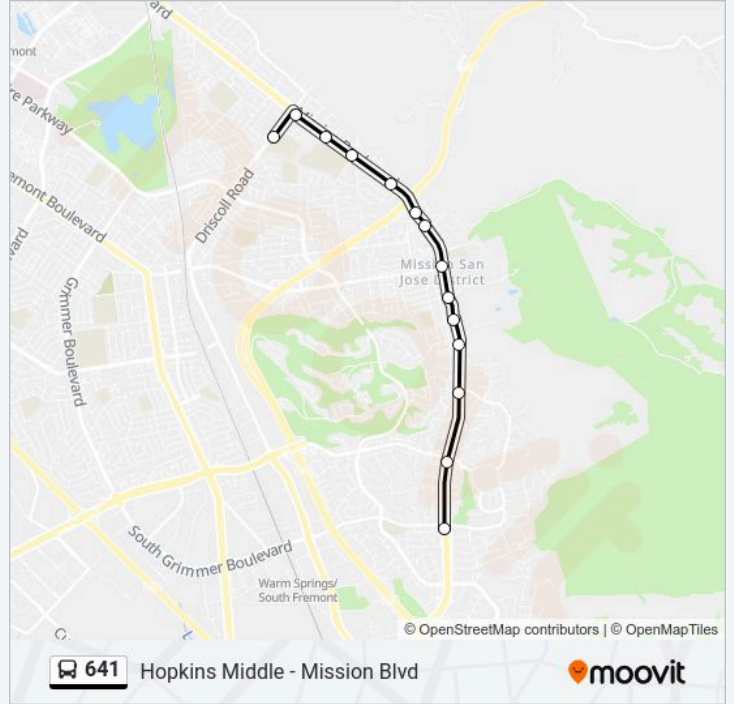

- Driscoll Rd & Hopkins Jr High School
- Mission Blvd & Driscoll Rd
- Mission & Callery
- Mission Blvd & Palm Av (Mission San Jose High)
- Mission Blvd & via San Dimas
- Mission Blvd & I-680 Fwy
- Mission Blvd & Starr St
- Mission Blvd & Washington Blvd
- Mission Blvd & Anza St
- Mission Blvd & Cedar St
- Mission Blvd & Pine Rd
- Mission Blvd & Hunter Ln
- Mission Blvd & Durham Rd
- Mission Blvd & Grimmer Blvd

**641 bus Time Schedule**

Mission Blvd. & Grimmer Blvd. Route Timetable:

Sunday	Not Operational
Monday	2:39 PM
Tuesday	2:39 PM
Wednesday	1:35 PM
Thursday	2:39 PM
Friday	2:39 PM
Saturday	Not Operational

**641 bus Info**

**Direction:** Mission Blvd. & Grimmer Blvd.

**Stops:** 14

**Trip Duration:** 15 min

**Line Summary:**

641 bus time schedules and route maps are available in an offline PDF at [moovitapp.com](https://moovitapp.com). Use the Moovit App to see live bus times, train schedule or subway schedule, and step-by-step directions for all public transit in San Francisco - San Jose, CA.