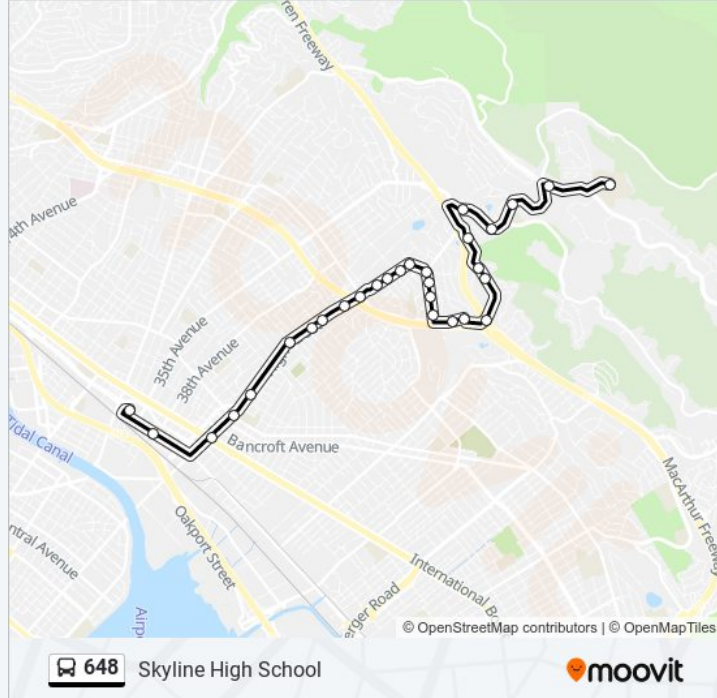

Stops: 26

Trip Duration: 30 min

Line Summary:

High St & Foothill Blvd

High St & International Blvd

San Leandro St & 37th Av

Fruitvale BART

Direction: Skyline High School

29 stops

[VIEW LINE SCHEDULE](#)

Fruitvale BART

San Leandro St & 37th Av

High St & International Blvd

High St & Foothill Blvd

High St & Carrington St

High St & Brookdale Av

648 bus Info

Direction: Skyline High School

Stops: 29

Trip Duration: 30 min

Line Summary:

Daisy St & Fair Av

Daisy St & Davenport Av

Mountain Blvd & Frontage Rd

Mountain Blvd & Bermuda Av

Mountain Blvd & Knoll Av

Mountain Blvd & Stauffer Pl

Redwood Rd & Terrabella Way (West Jctn)

Redwood Rd & Church of Nazarane

Redwood Rd & Crestmont Dr

Skyline Blvd & Redwood Rd

Skyline High School