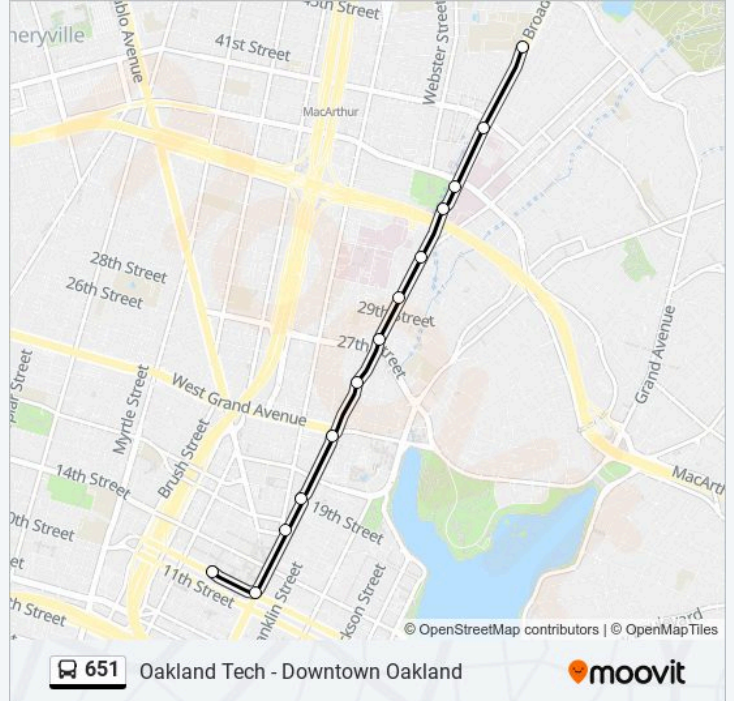

Direction: Downtown Oakland

13 stops

[VIEW LINE SCHEDULE](#)

Broadway & 42nd St (Oakland Technical High School)

Broadway & 40th St

Broadway & W Macarthur Blvd

Broadway & Mosswood Park

Broadway & Hawthorne Av

Broadway & 30th St

Broadway & 28th St

Broadway & 25th St

Broadway & W Grand Av

Broadway & 19th St (19th St BART)

Broadway & 17th St (19th St BART)

Broadway & 12th St (12th St BART)

12th & Clay St

651 bus Info

Direction: Downtown Oakland

Stops: 13

Trip Duration: 18 min

Line Summary:

Direction: Oakland Technical High School

16 stops

[VIEW LINE SCHEDULE](#)

- 11th St & Jefferson St
- 11th St & Clay St
- Broadway & 12th St (12th St BART)
- Broadway & 15th St
- Broadway & 17th St
- Broadway & Thomas L Berkley Way (20th St)
- Broadway & Grand Ave
- Broadway & 25th St
- Broadway & 27th St
- Broadway & 28th St
- Broadway & 30th St
- Broadway & Piedmont Av
- Broadway & Kaiser Hospital Entrance
- Broadway & W Macarthur Blvd
- Broadway & 40th St
- Broadway & Whitmore St