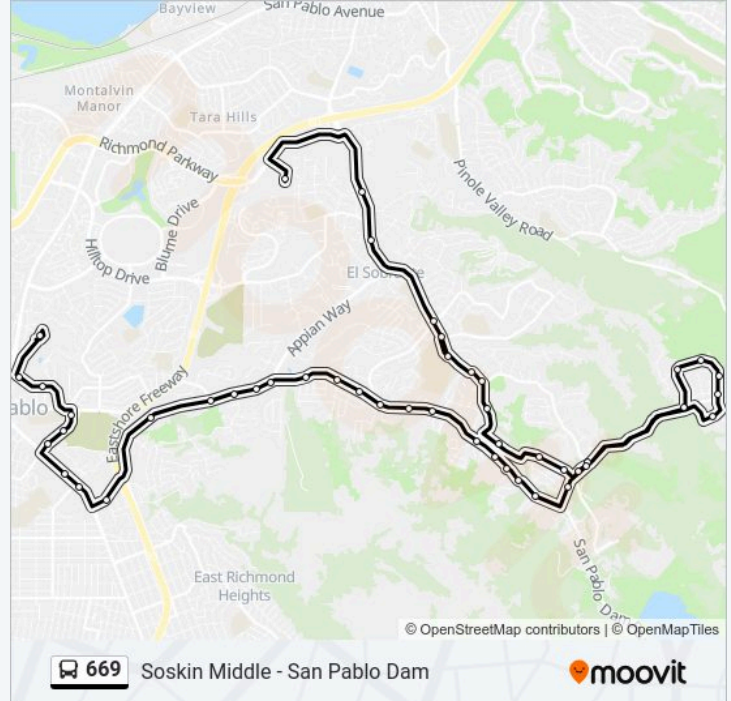

Conestoga Way & Carriage Dr

Conestoga Way & Castro Ranch Rd

Castro Ranch Rd & Amend Rd

Castro Ranch Rd & Olinda Dr

Olinda Rd & Olinda Elementary School

Olinda Dr & Robinhood Dr

Olinda Rd & Wendy Ln

Valley View Rd & D Avilla Way

Valley View Rd & Amend Rd

Valley View Rd & via Giaramita

De Anza High School

Valley View Rd & Morningside Dr

Valley View Rd & May Rd

Appian Way & Argyle Rd

Appian Way & Allview Av

Crespi Middle School

**Direction: Contra Costa College**

49 stops

[VIEW LINE SCHEDULE](#)

Crespi Middle School

Appian Way & Dalessi Dr

**669 bus Time Schedule**

Contra Costa College Route Timetable:

Sunday	Not Operational
Monday	2:40 PM - 3:51 PM
Tuesday	2:40 PM - 3:51 PM