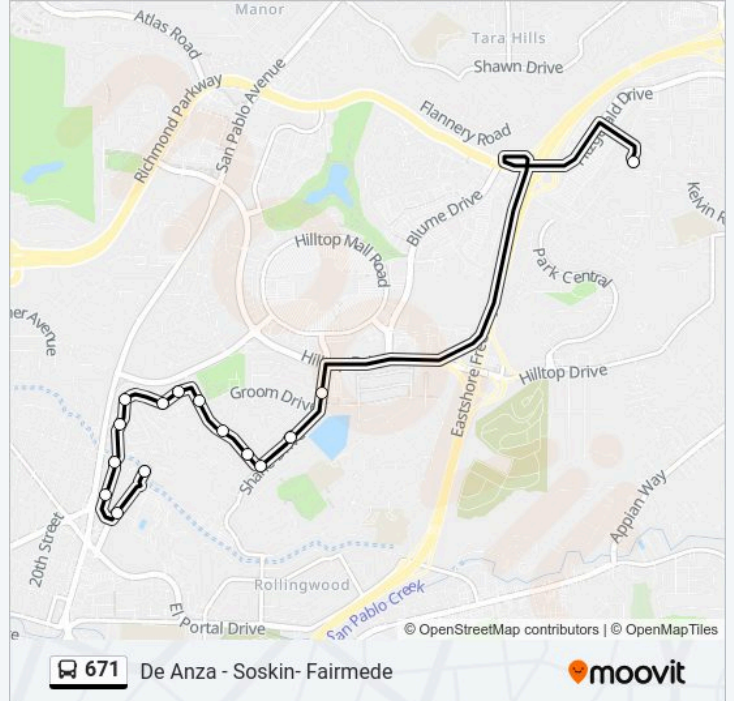

Use the Moovit App to find the closest 671 bus station near you and find out when is the next 671 bus arriving.

Direction: Contra Costa College

19 stops

[VIEW LINE SCHEDULE](#)

- De Anza High School
- Valley View Rd & Morningside Dr
- Valley View Rd & May Rd
- Appian Way & Argyle Rd
- Appian Way & Allview Av
- Shane Dr & Gilma Dr
- 3033 Shane Dr
- Shane Dr & Birmingham Dr
- Birmingham Dr & Barkley Dr
- Birmingham Dr & Belfast Way
- Birmingham Dr & Groom Dr
- Lancaster Dr & Southampton Ct
- Aberdeen Way & Lancaster Dr
- Aberdeen Way & Gospel Church
- Lancaster Dr & Aberdeen Way
- Del Camino Dr & Rivers St
- Del Camino Dr & Mission Bell Dr
- Mission Bell Dr & College Ln
- Contra Costa College

671 bus Time Schedule

Contra Costa College Route Timetable:

Sunday	Not Operational
Monday	2:40 PM - 3:51 PM
Tuesday	2:40 PM - 3:51 PM
Wednesday	1:22 PM - 3:51 PM
Thursday	2:40 PM - 3:51 PM
Friday	2:05 PM - 2:40 PM
Saturday	Not Operational

671 bus Info

Direction: Contra Costa College

Stops: 19

Trip Duration: 21 min

Line Summary:

Direction: De Anza High School

17 stops

[VIEW LINE SCHEDULE](#)

- Contra Costa College
- College Ln & Mission Bell Dr
- San Pablo Av & Rivers St
- Lancaster Dr & Aberdeen Way
- Aberdeen Way & Gospel Church
- Aberdeen Way & Lancaster Dr
- Lancaster Dr & Southampton Ct
- Birmingham Dr & Oxford Av
- 2953 Birmingham Dr
- Birmingham Dr & Shane Dr
- 3046 Shane Dr
- Shane Dr & Gilma Dr
- Crespi Middle School
- Appian Way & Dalessi Dr
- Appian Way & Post Office
- Valley View Rd & May Rd
- De Anza High School