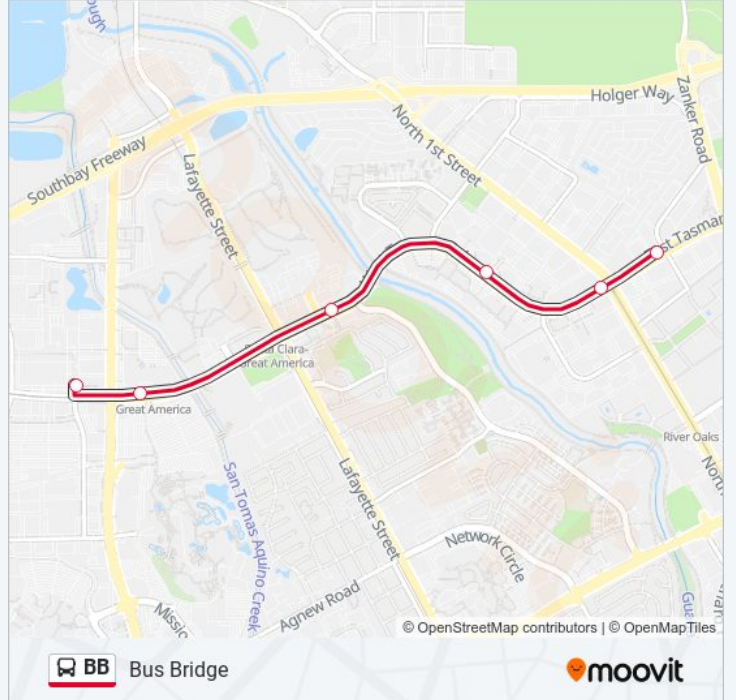

BB bus time schedules and route maps are available in an offline PDF at moovitapp.com. Use the Moovit App to see live bus times, train schedule or subway schedule, and step-by-step directions for all public transit in San Francisco - San Jose, CA.

© 2024 Moovit - All Rights Reserved