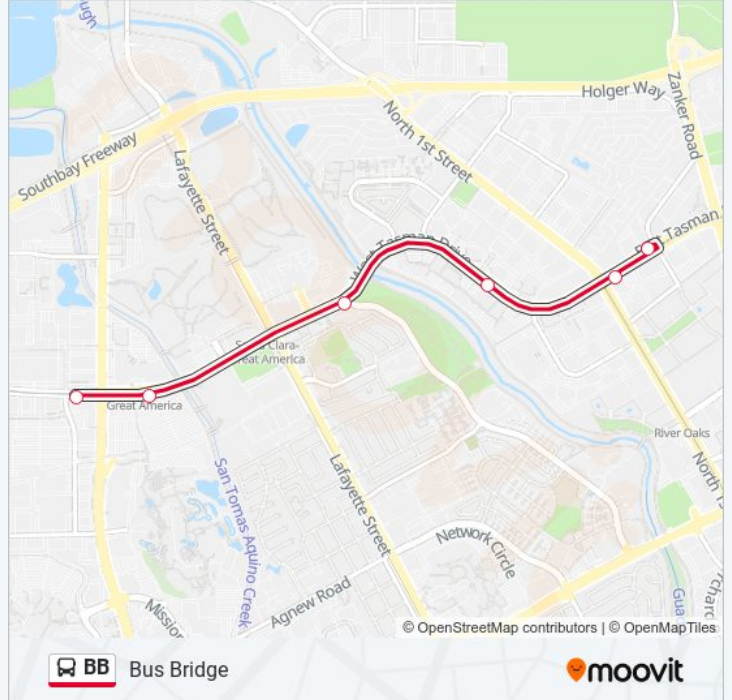

Use the Moovit App to find the closest BB bus station near you and find out when is the next BB bus arriving.

### Direction: Baypointe Station

6 stops

[VIEW LINE SCHEDULE](#)

Tasman & Old Ironsides (E)

Tasman & Convention Center (E)

Tasman & Lick Mill (E)

Tasman & Champion (E)

Tasman & 1st (E)

### BB bus Time Schedule

Baypointe Station Route Timetable:

Sunday	Not Operational
Monday	Not Operational
Tuesday	Not Operational
Wednesday	5:47 AM - 11:18 PM
Thursday	5:47 AM - 11:18 PM
Friday	5:47 AM - 11:18 PM
Saturday	6:49 AM - 11:16 PM

### BB bus Info

**Direction:** Baypointe Station

**Stops:** 6

**Trip Duration:** 9 min

**Line Summary:**

**Direction: Old Ironsides Station**

6 stops

[VIEW LINE SCHEDULE](#)