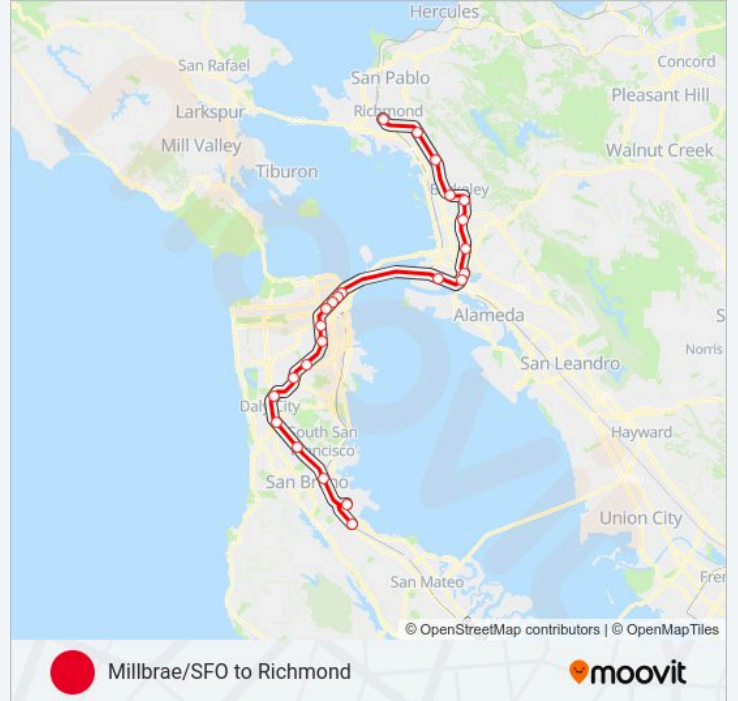

North Berkeley

El Cerrito Plaza

El Cerrito Del Norte

Richmond

RED BART time schedules and route maps are available in an offline PDF at moovitapp.com. Use the Moovit App to see live bus times, train schedule or subway schedule, and step-by-step directions for all public transit in San Francisco - San Jose, CA.

© 2024 Moovit - All Rights Reserved