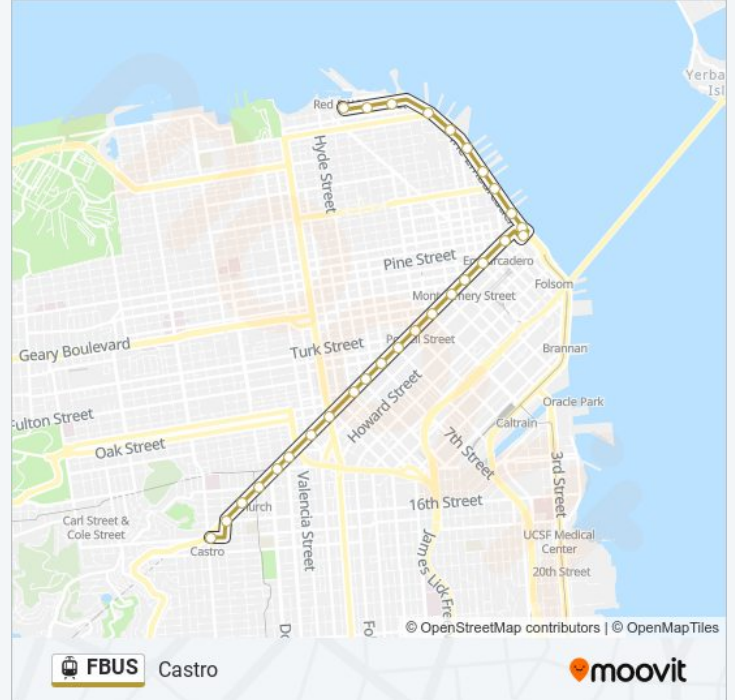

**Direction: Castro**

29 stops

[VIEW LINE SCHEDULE](#)

- Jones St & Beach St
- Beach St & Mason St
- Beach St & Stockton St
- The Embarcadero & Bay St
- The Embarcadero & Sansome St
- The Embarcadero & Greenwich St
- The Embarcadero & Green St
- The Embarcadero & Broadway
- The Embarcadero & Washington St
- The Embarcadero & Ferry Building
- Don Chee Way/Steuart St
- Market St & Drumm St
- Market St & Battery St
- Market St & 2nd St
- Market St & Kearny St
- Market St & Stockton St
- Market St & 5th St
- Market St & Taylor St
- Market St & 7th St
- Market St & Hyde St
- Market St & Larkin St

**FBUS light rail Info**

**Direction:** Castro

**Stops:** 29

**Trip Duration:** 40 min

**Line Summary:**

Market St & Van Ness Ave

Market St & Gough St

Market St & Laguna St

Market St & Buchanan St

Market St & Church St

Market St & Sanchez St

Market St & Noe St

17th St & Castro St

**Direction: Fisherman`S Wharf**

30 stops

[VIEW LINE SCHEDULE](#)

**FBUS light rail Info**

**Direction:** Fisherman`S Wharf

**Stops:** 30

**Trip Duration:** 37 min

**Line Summary:**

Don Chee Way/Steuart St

The Embarcadero & Ferry Building

The Embarcadero & Washington St