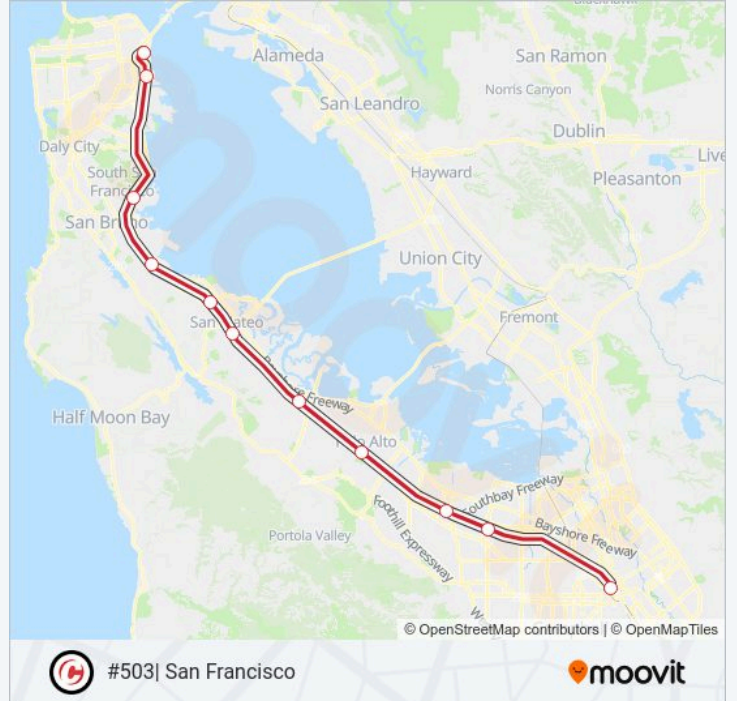

Line Summary:

Direction: San Francisco

11 stops

[VIEW LINE SCHEDULE](#)

- San Jose Diridon
- Sunnyvale
- Mountain View
- Palo Alto
- Redwood City
- Hillsdale
- San Mateo
- Millbrae
- South San Francisco Caltrain
- 22nd Street
- San Francisco