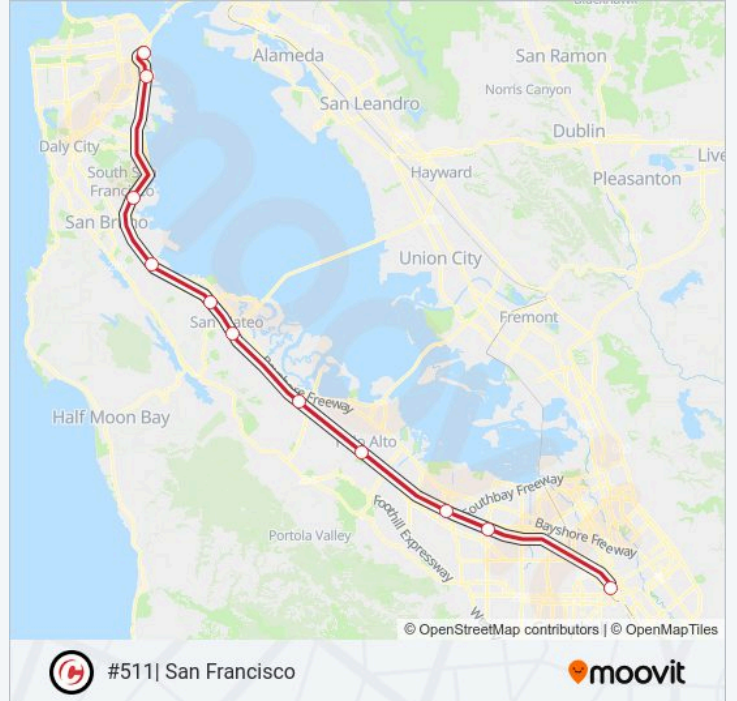

Direction: San Francisco

11 stops

[VIEW LINE SCHEDULE](#)

- San Jose Diridon
- Sunnyvale
- Mountain View
- Palo Alto
- Redwood City
- Hillsdale
- San Mateo
- Millbrae
- South San Francisco Caltrain
- 22nd Street
- San Francisco

EXPRESS train Time Schedule

San Francisco Route Timetable:

Sunday	Not Operational
Monday	3:22 PM
Tuesday	3:22 PM
Wednesday	3:22 PM
Thursday	Not Operational
Friday	Not Operational
Saturday	Not Operational

EXPRESS train Info

Direction: San Francisco

Stops: 11

Trip Duration: 59 min

Line Summary: