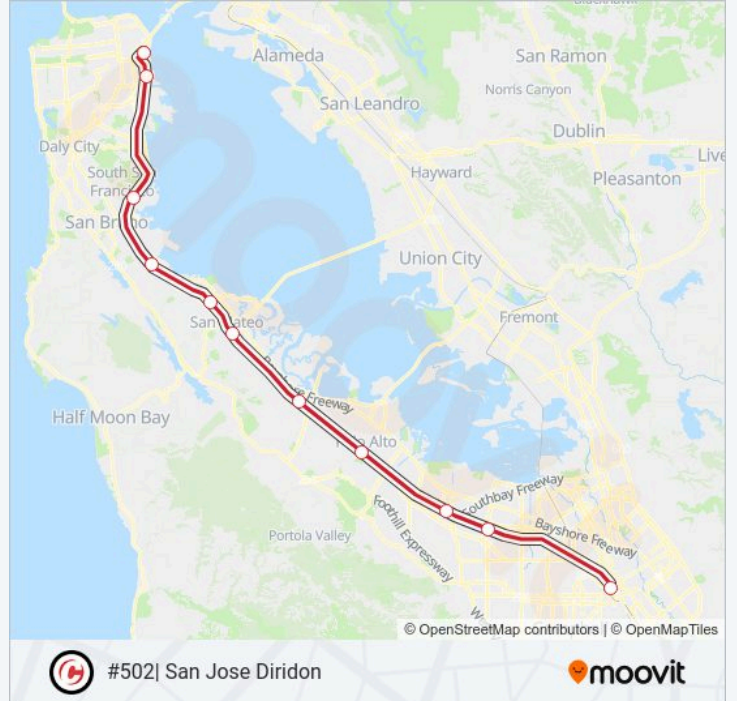

EXPRESS train Info

Direction: San Jose Diridon

Stops: 11

Trip Duration: 59 min

Line Summary:

Direction: San Jose Diridon

11 stops

[VIEW LINE SCHEDULE](#)