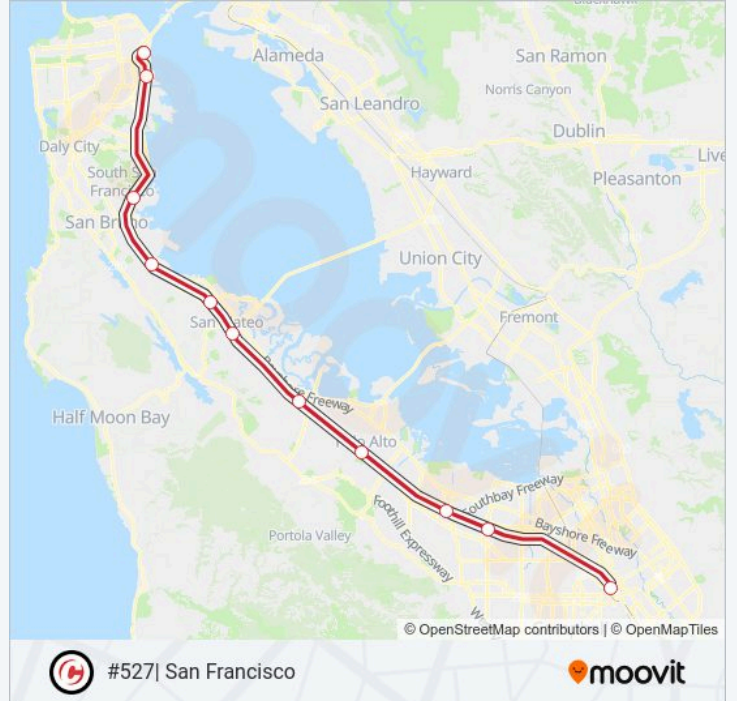

Line Summary:

Direction: San Francisco

11 stops

[VIEW LINE SCHEDULE](#)

- San Jose Diridon
- Sunnyvale
- Mountain View
- Palo Alto
- Redwood City
- Hillsdale
- San Mateo
- Millbrae
- South San Francisco Caltrain
- 22nd Street
- San Francisco