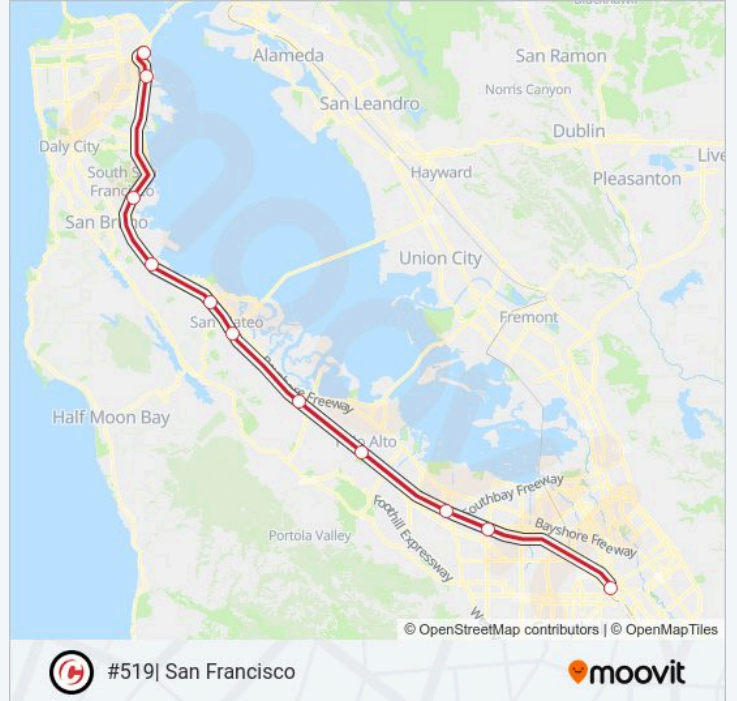

Direction: San Jose Diridon

11 stops

[VIEW LINE SCHEDULE](#)

San Francisco

22nd Street

South San Francisco Caltrain

Millbrae

San Mateo

Hillsdale

Redwood City

Palo Alto

Mountain View

Sunnyvale

San Jose Diridon

EXPRESS train Time Schedule

San Jose Diridon Route Timetable:

Sunday	Not Operational
Monday	6:19 AM
Tuesday	6:19 AM
Wednesday	6:19 AM
Thursday	Not Operational
Friday	Not Operational
Saturday	Not Operational

EXPRESS train Info

Direction: San Jose Diridon

Stops: 11

Trip Duration: 59 min

Line Summary: