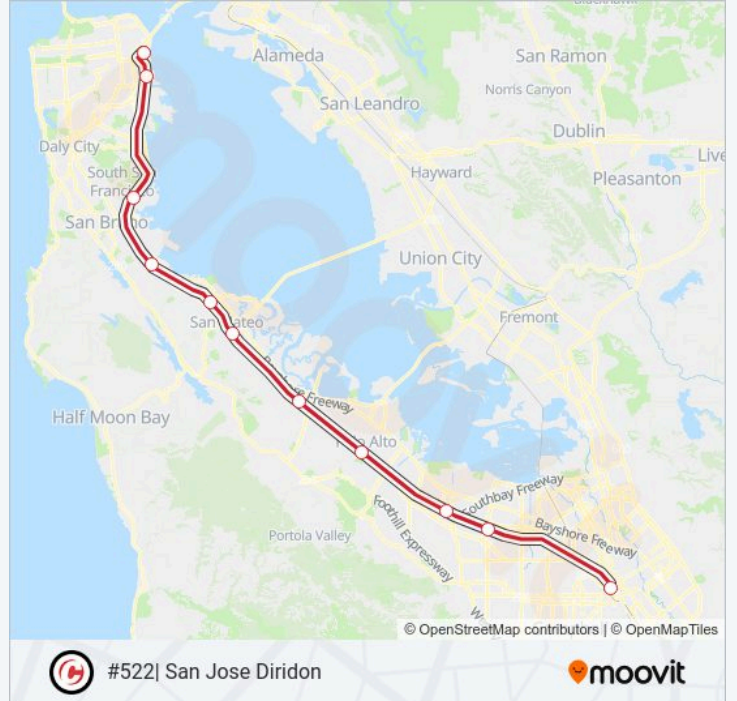

EXPRESS train Info

Direction: San Jose Diridon

Stops: 11

Trip Duration: 59 min

Line Summary:

Direction: San Jose Diridon

11 stops

[VIEW LINE SCHEDULE](#)