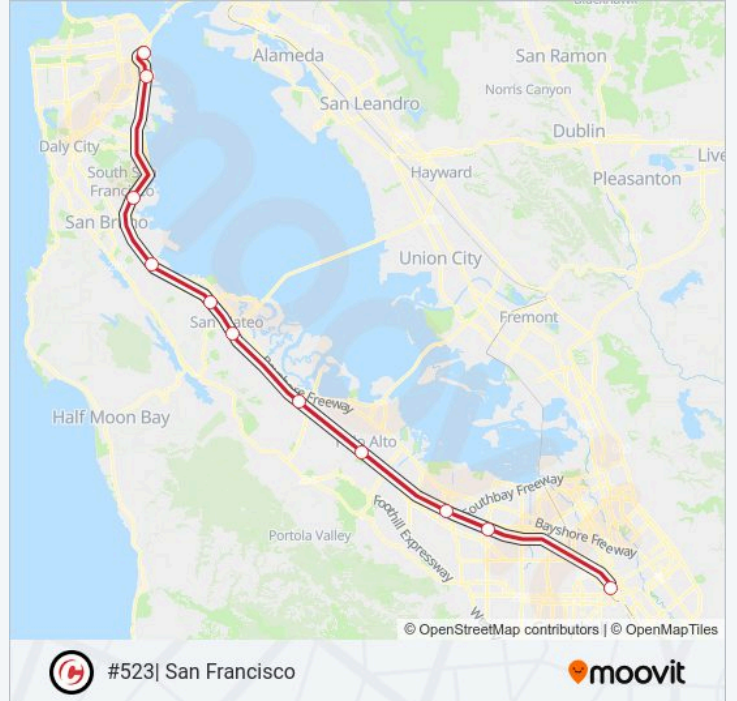

Line Summary:

Direction: San Francisco

11 stops

[VIEW LINE SCHEDULE](#)

- San Jose Diridon
- Sunnyvale
- Mountain View
- Palo Alto
- Redwood City
- Hillsdale
- San Mateo
- Millbrae
- South San Francisco Caltrain
- 22nd Street
- San Francisco

EXPRESS train Info

Direction: San Francisco

Stops: 11

Trip Duration: 59 min

Line Summary:

Direction: San Francisco

11 stops

[VIEW LINE SCHEDULE](#)