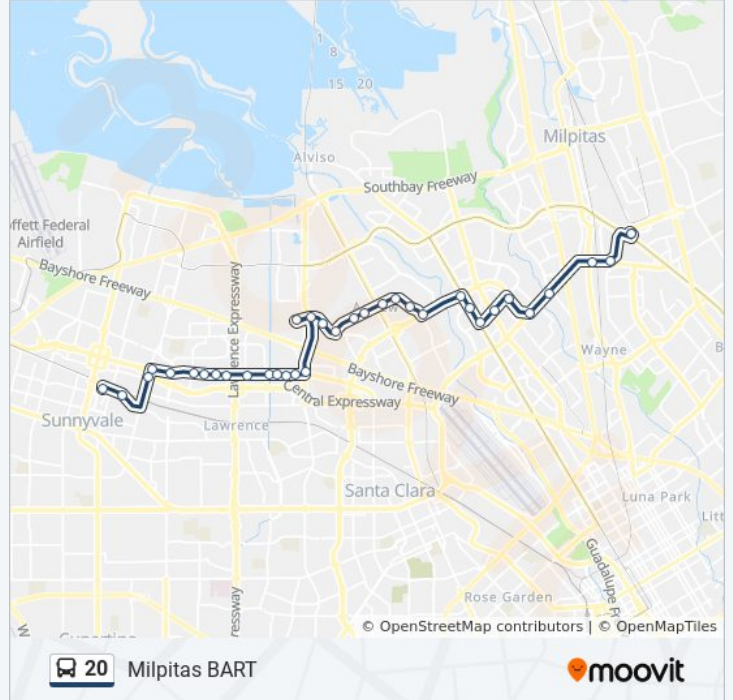

Milpitas BART

Get The App

The 20 bus line (Milpitas BART) has 2 routes. For regular weekdays, their operation hours are:

(1) Milpitas BART: 6:13 AM - 7:20 PM (2) Sunnyvale Transit Ctr: 6:16 AM - 7:20 PM

Use the Moovit App to find the closest 20 bus station near you and find out when is the next 20 bus arriving.

**20 bus Info**

**Direction:** Milpitas BART

**Stops:** 35

**Trip Duration:** 47 min

**Line Summary:**

Agnew & Garrity (E)  
 Agnew & Sun Fire (E)  
 Montague & De La Cruz (E)  
 Montague & 1st (E)  
 1st & Orchard (S)  
 Plumeria & 1st (E)  
 Plumeria & Zanker (E)  
 Montague & Plumeria (S)  
 Montague & Trimble (E)  
 Montague & O'Toole (E)  
 Montague & Main (E)  
 Montague & Trade Zone (E)  
 Milpitas Transit Center

**Direction: Sunnyvale Transit Ctr**

36 stops

[VIEW LINE SCHEDULE](#)

Milpitas Transit Center  
 Montague & Great Mall Pkwy (W)  
 Montague & McCandless (W)  
 Montague & Main (W)  
 Montague & McCarthy (W)  
 Montague & Trimble (W)  
 Plumeria & Montague (W)  
 Plumeria & Zanker (W)  
 1st & Plumeria (N)  
 1st & Orchard (N)  
 Montague & 1st (W)  
 Agnew & Montague (N)  
 Agnew & Sun Fire (N)  
 Agnew & Garrity (W)  
 Agnew & Avina (W)  
 Agnew & Cheeny (W)

**20 bus Info**

**Direction:** Sunnyvale Transit Ctr

**Stops:** 36

**Trip Duration:** 48 min

**Line Summary:**

Agnew & Lakeshore (W)

Mission College & Agnew (W)

Mission College & Freedom (N)