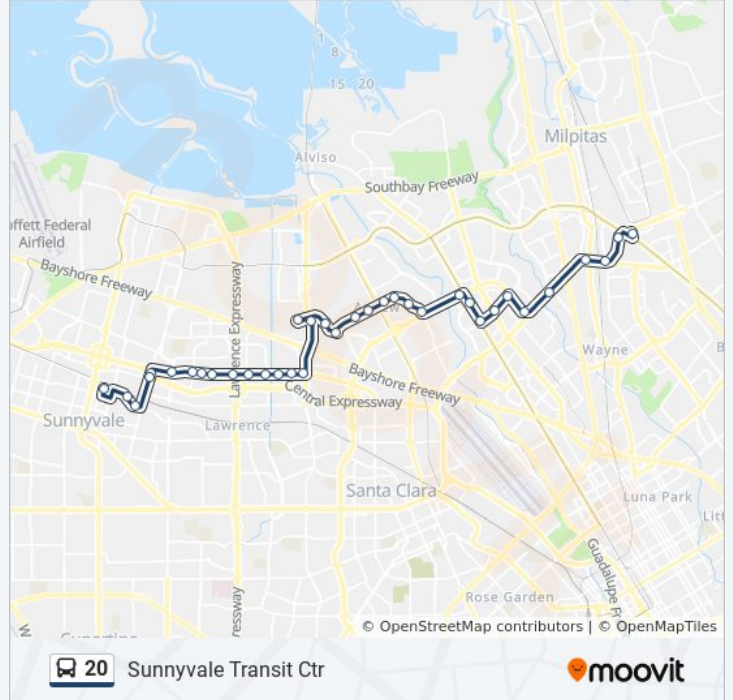

Agnew & Lakeshore (W)

Mission College & Agnew (W)

Mission College & Freedom (N)

Mission College (S)

Great America & Mission College (S)

Scott & Bowers (W)

Scott & Oakmead Village (W)

Scott & Garrett (W)

Arques & Oakmead (W)

Arques & Lakeside (W)

Arques & Lawrence (W)

Arques & Santa Trinita (W)

Arques & De Guigne (Pharmacyclics) (W)

Arques & De Guigne (Arques Square) (W)

Arques & Wolfe (W)

Fair Oaks & Arques (S)

Fair Oaks & California (S)

Evelyn & Deodar (W)

Evelyn & Marshall (W)

Sunnyvale Transit Center (N)

20 bus time schedules and route maps are available in an offline PDF at moovitapp.com. Use the [Moovit App](#) to see live bus times, train schedule or subway schedule, and step-by-step directions for all public transit in San Francisco - San Jose, CA.

[About Moovit](#) · [MaaS Solutions](#) · [Supported Countries](#) · [Mooviter Community](#)

© 2024 Moovit - All Rights Reserved

Check Live Arrival Times