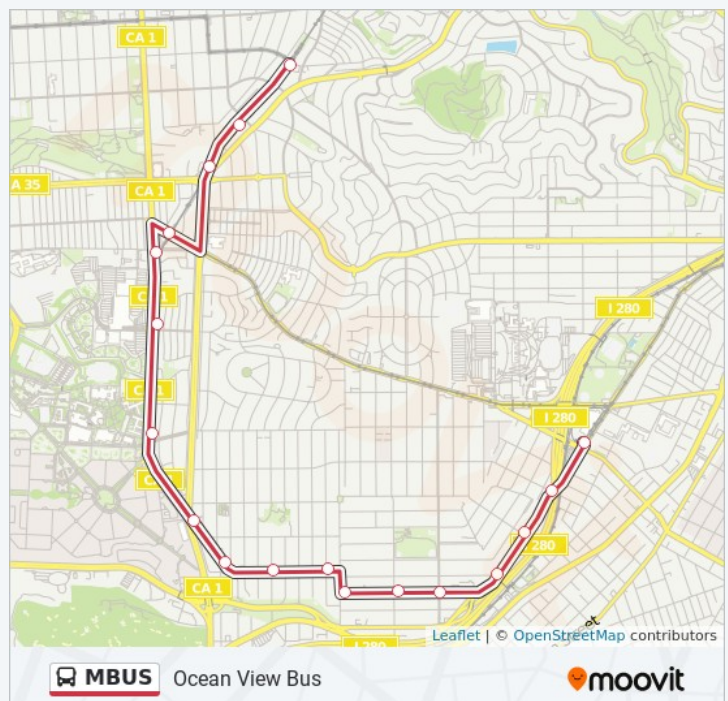

## MBUS bus Info

**Direction:** West Portal Station

**Stops:** 18

**Trip Duration:** 25 min

**Line Summary:** San Jose Ave & Geneva Ave, San Jose Ave & Mt Vernon Ave, San Jose Ave & Lakeview Ave, San Jose Ave & Farallones St, Broad St & Plymouth Ave, Broad St & Capitol Ave, Broad St & Orizaba Ave, Randolph St & Bright St, Randolph St & Arch St, 19th Ave & Randolph St, 19th Ave & Junipero Serra Blvd, 19th Ave & Holloway St, 19th Ave & Winston Dr, 19th Ave & Eucalyptus Dr, Ocean Ave & Muni Right of Way, West Portal Ave & Sloat Blvd, West Portal Ave & 14th Ave, West Portal Ave & Ulloa St