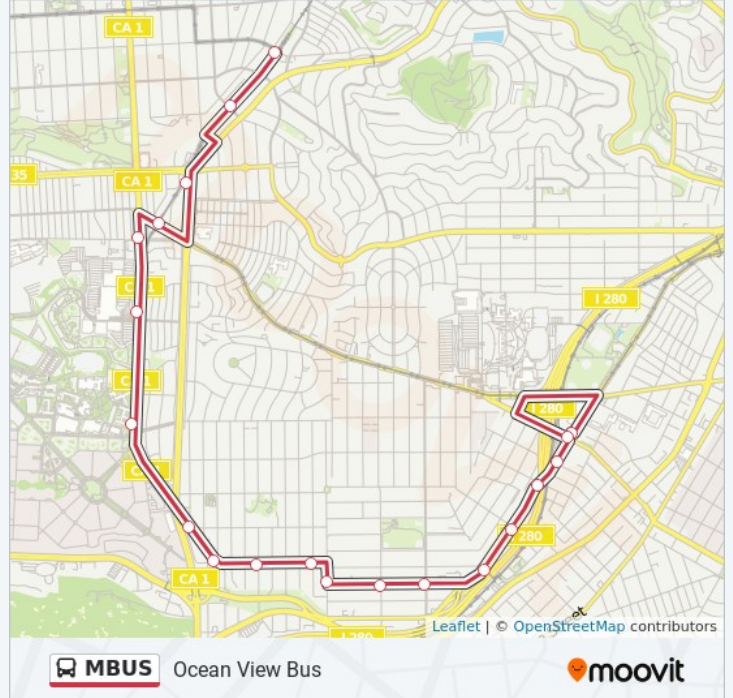

**MBUS bus Info**

**Direction:** Balboa Park Station

**Stops:** 20

**Trip Duration:** 25 min

**Line Summary:** West Portal Ave & Ulloa St, West Portal Ave & 14th Ave, Junipero Serra Blvd & Sloat Blvd, Ocean Ave & Muni Right of Way, 19th Ave & Eucalyptus Dr, 19th Ave & Winston Dr, 19th Ave & Holloway Ave, 19th Ave & Randolph St, 19th Ave & Randolph St, Randolph St & Arch St, Randolph St & Bright St, Orizaba Ave & Broad St, Broad St & Capitol Ave, Broad St & Plymouth Ave, San Jose Ave & Farallones St, San Jose Ave & Lakeview Ave, San Jose Ave & Mt Vernon Ave, San Jose Ave & Niagra Ave, Geneva Ave/Balboa Park BART, San Jose Ave & Geneva Ave

**San Jose Ave & Farallones St**

1 Farallones St, San Francisco

**San Jose Ave & Lakeview Ave**

2629 San Jose Ave, San Francisco

**San Jose Ave & Mt Vernon Ave**

423 Mount Vernon Ave, San Francisco

**San Jose Ave & Niagra Ave**

2401 San Jose Ave, San Francisco

**Geneva Ave/Balboa Park BART**

500 Geneva Ave, San Francisco

**San Jose Ave & Geneva Ave**

2275 San Jose Avenue, San Francisco

## Direction: West Portal Station

18 stops

[VIEW LINE SCHEDULE](#)