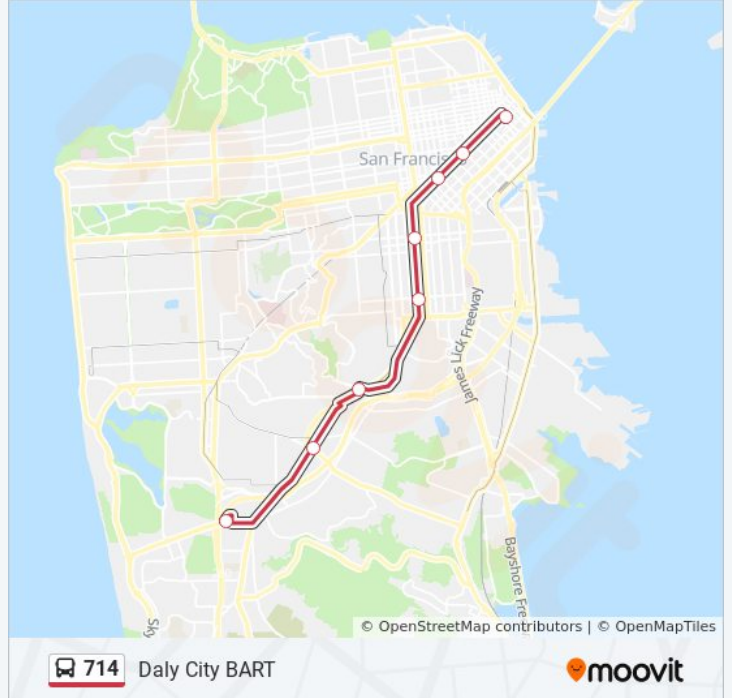

 714

Bart Early Bird

Get The App

The 714 bus line (Bart Early Bird) has 2 routes. For regular weekdays, their operation hours are:

(1) Daly City BART: 4:45 AM(2) Transit Center: 4:05 AM - 5:30 AM

Use the Moovit App to find the closest 714 bus station near you and find out when is the next 714 bus arriving.

Direction: Daly City BART

8 stops

[VIEW LINE SCHEDULE](#)

Transit Center Bay C

Mission St & 5th St

Mission St & 8th St

Mission St & 16th St

Mission St & 24th St

Diamond St & Bosworth St

San Jose Ave & Geneva Ave

Daly City BART Station

714 bus Time Schedule

Daly City BART Route Timetable:

Sunday	Not Operational
Monday	4:45 AM
Tuesday	4:45 AM
Wednesday	4:45 AM
Thursday	4:45 AM
Friday	4:45 AM
Saturday	Not Operational

714 bus Info

Direction: Daly City BART

Stops: 8

Trip Duration: 35 min

Line Summary:

Direction: Transit Center

8 stops

[VIEW LINE SCHEDULE](#)