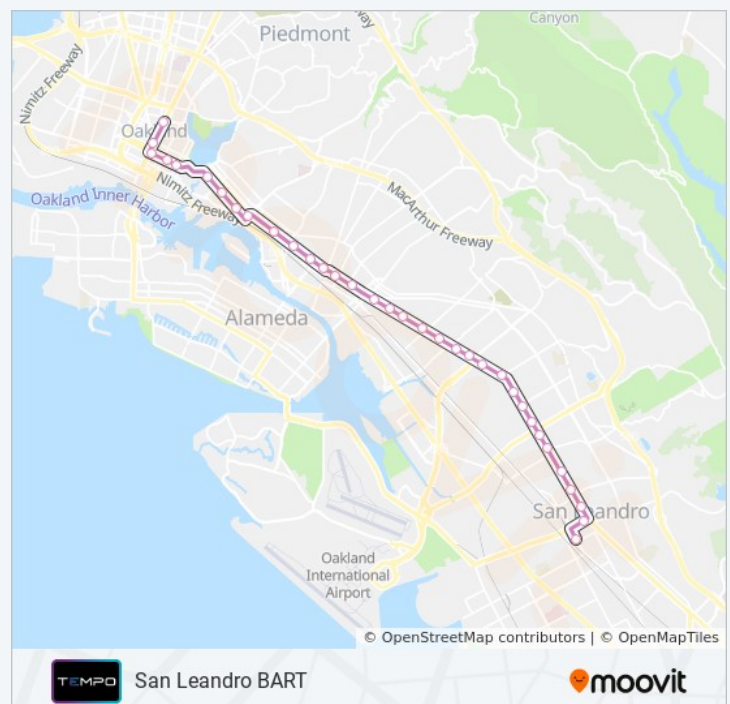

530 E 14th St, San Leandro

Durant Avenue

International Boulevard, Oakland

103rd Avenue

10300 E 14th St, Oakland

98th Avenue

9900 International Bl, Oakland

95th Avenue

5730 E 14th St, Oakland

54th Avenue

5311 International Bl, Oakland

48th Avenue

4842 International Bl, Oakland

1T bus Time Schedule

Uptown Oakland Route Timetable:

Sunday	24 hours
Monday	24 hours
Tuesday	24 hours
Wednesday	24 hours
Thursday	24 hours
Friday	24 hours
Saturday	24 hours

1T bus Info

Direction: Uptown Oakland

Stops: 35

Trip Duration: 51 min

Line Summary:

High Street

1158 45th Avenue, Oakland

39th Avenue

3848 International Bl, Oakland

Fruitvale

3400 International Bl, Oakland

31st Avenue

3073 International Bl, Oakland

28th Avenue

2764 International Bl, Oakland

24th Avenue