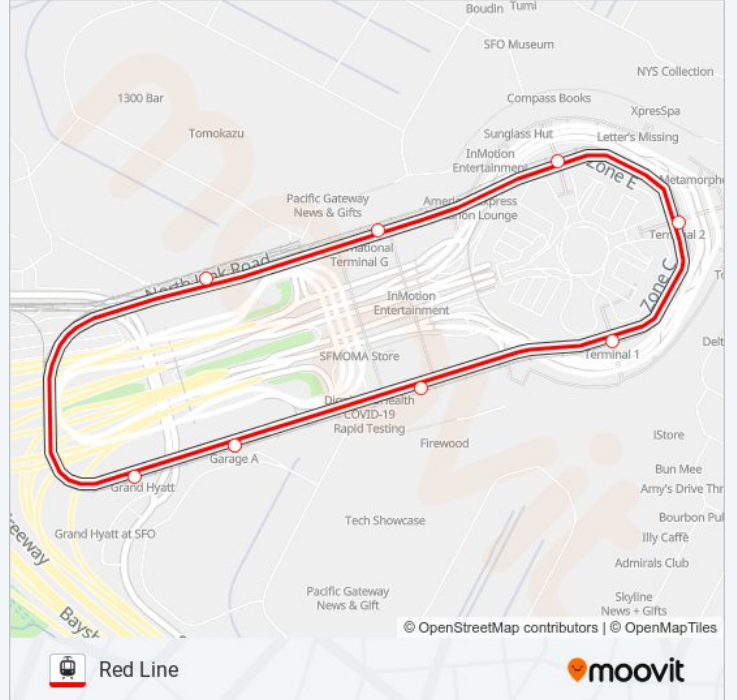

**AIRTRAIN RED LINE**

**Direction: Red Line**

9 stops

[VIEW LINE SCHEDULE](#)

Garage A

Grand Hyatt at SFO

Garage G and BART

International Terminal and G Gates

Terminal 3

Terminal 2

Terminal 1

International Terminal and A Gates

Garage A

**AIRTRAIN RED LINE light rail Time Schedule**

Red Line Route Timetable:

Sunday	24 hours
Monday	24 hours
Tuesday	24 hours
Wednesday	24 hours
Thursday	24 hours
Friday	24 hours
Saturday	24 hours

**AIRTRAIN RED LINE light rail Info****Direction:** Red Line**Stops:** 9**Trip Duration:** 11 min**Line Summary:**

AIRTRAIN RED LINE light rail time schedules and route maps are available in an offline PDF at [moovitapp.com](https://moovitapp.com). Use the [Moovit App](#) to see live bus times, train schedule or subway schedule, and step-by-step directions for all public transit in San Francisco - San Jose, CA.