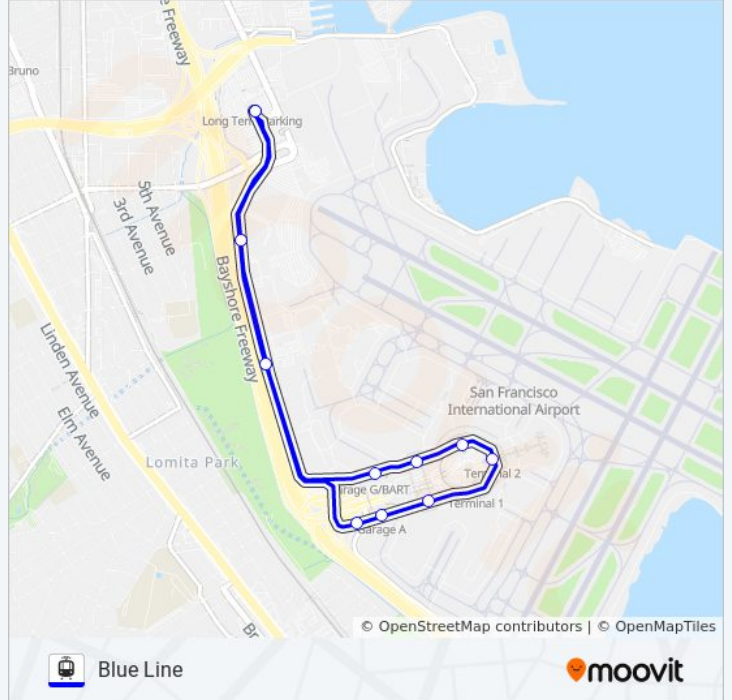

AIRTRAIN BLUE LINE light rail time schedules and route maps are available in an offline PDF at moovitapp.com. Use the [Moovit App](#) to see live bus times, train schedule or subway schedule, and step-by-step directions for all public transit in San Francisco - San Jose, CA.

[About Moovit](#) • [MaaS Solutions](#) • [Supported Countries](#) • [Mooviter Community](#)

© 2024 Moovit - All Rights Reserved

Check Live Arrival Times