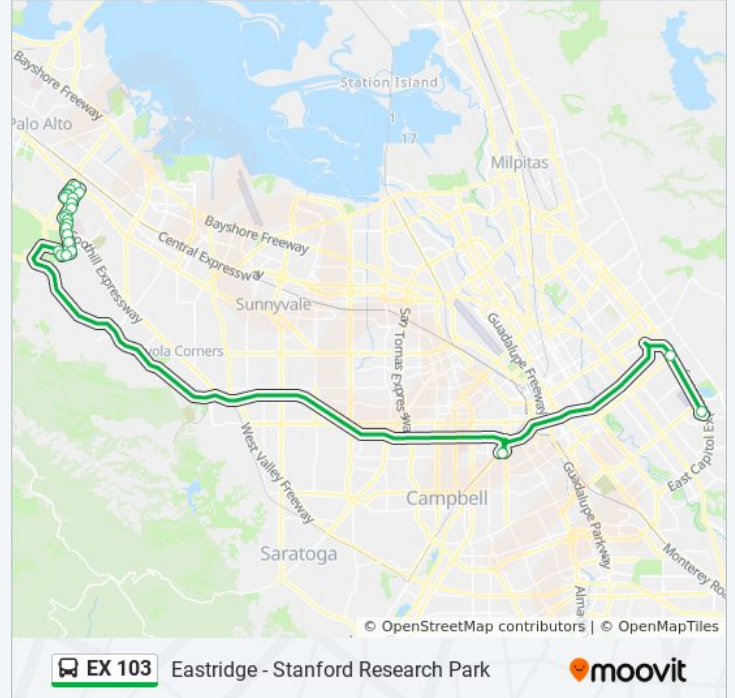

Page Mill Rd:Ramos Way

El Camino & Page Mill

Hansen & El Camino (S)

Hansen & Curve (W)

Hansen & Page Mill (W)

EX 103 bus time schedules and route maps are available in an offline PDF at moovitapp.com. Use the [Moovit App](#) to see live bus times, train schedule or subway schedule, and step-by-step directions for all public transit in San Francisco - San Jose, CA.

[About Moovit](#) • [MaaS Solutions](#) • [Supported Countries](#) • [Mooviter Community](#)

© 2024 Moovit - All Rights Reserved

Check Live Arrival Times