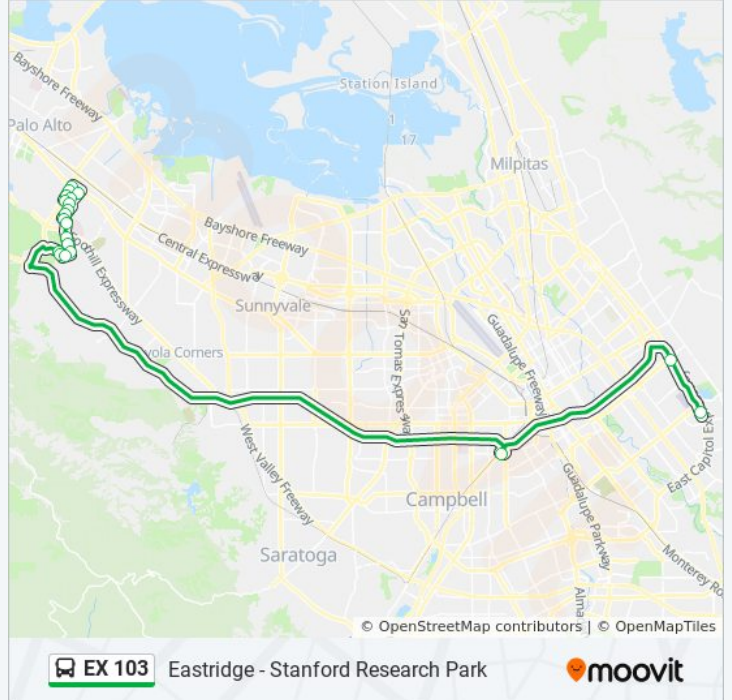

EX 103

Eastridge - Stanford Research Park

Get The App

The EX 103 bus line (Eastridge - Stanford Research Park) has 2 routes. For regular weekdays, their operation hours are:

(1) Express Eastridge: 2:41 PM - 5:05 PM (2) Express Stanford Research Park: 4:56 AM - 7:12 AM

Use the Moovit App to find the closest EX 103 bus station near you and find out when is the next EX 103 bus arriving.

Direction: Express Eastridge

20 stops

[VIEW LINE SCHEDULE](#)

Hansen & Page Mill (E)
 Hansen & Curve (E)
 Hansen & El Camino (N)
 Page Mill Rd:El Camino Real
 Page Mill Rd:Ramos Way
 Hanover St:Page Mill Rd
 Hanover St:Entrance To Buld20
 Hanover & Curve (S)
 Hanover & Hewlett-Packard
 Hillview & Porter (Fs)
 3300 Hillview & Porter
 Hillview Av & Coyote Hill Rd
 Hillview & Coyote Hill (S)
 Hillview & Arastradero (S)
 1070 Arastradero & Hillview
 Deer Creek & Arastradero (N)
 Deer Creek & Mid Arastradero (N)
 Fruitdale & Southwest (W)
 Capitol & Story (S)
 Eastridge Transit Center

EX 103 bus Info

Direction: Express Eastridge

Stops: 20

Trip Duration: 79 min

Line Summary:

Direction: Express Stanford Research Park

23 stops

[VIEW LINE SCHEDULE](#)

- Eastridge Transit Center
- Capitol & Story (N)
- Fruitdale & Southwest (E)
- Deer Creek Rd:Dept Of Interior
- Deer Creek Rd:Arastradero Rd
- Arastradero Rd:Thendara Ln
- Hillview Av:Arastradero Rd
- 3431 Hillview Av
- Hillview & Coyote Hill (N)
- Hillview Av:Miranda Av
- Hillview & Miranda (Stanford Blood Ctr) (N)
- 3260 Hillview Av & Watkins-Johnson Office (Ford Labs)
- Hanover St:Hillview Av
- Hanover & Hillview (Lockheed Martin) (N)
- 3251 Hanover & Curve
- Hanover & Curve (Fs)
- Page Mill & Hanover (N)
- Page Mill Rd & Hansen Way