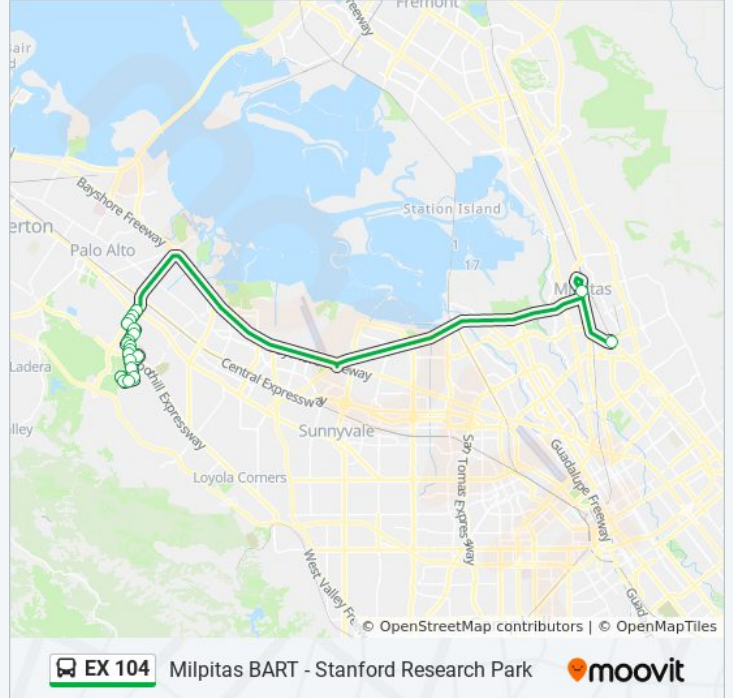

EX 104

Milpitas BART - Stanford Research Park

[Get The App](#)

The EX 104 bus line (Milpitas BART - Stanford Research Park) has 2 routes. For regular weekdays, their operation hours are:

(1) Express Milpitas BART: 4:02 PM - 4:31 PM (2) Express Stanford Research Park: 6:06 AM - 6:55 AM

Use the Moovit App to find the closest EX 104 bus station near you and find out when is the next EX 104 bus arriving.

Direction: Express Milpitas BART

20 stops

[VIEW LINE SCHEDULE](#)

- Deer Creek Rd:Dept Of Interior
- Deer Creek Rd:Arastradero Rd
- Arastradero Rd:Thendara Ln
- Hillview Av:Arastradero Rd
- 3431 Hillview Av
- Hillview & Coyote Hill (N)
- Miranda Av:Va Hospital
- Hillview Av:Miranda Av
- Hillview & Miranda (Stanford Blood Ctr) (N)
- 3260 Hillview Av & Watkins-Johnson Office (Ford Labs)
- Hanover St:Hillview Av
- Hanover & Hillview (Lockheed Martin) (N)
- 3251 Hanover & Curve
- Hanover & Curve (Fs)
- Page Mill & Hanover (N)
- Page Mill Rd & Hansen Way
- Page Mill Rd:Ramos Way
- Page Mill Rd:El Camino Real
- Main & Calaveras (N)
- Milpitas Transit Center

EX 104 bus Info

Direction: Express Milpitas BART

Stops: 20

Trip Duration: 66 min

Line Summary:

Direction: Express Stanford Research Park

18 stops

[VIEW LINE SCHEDULE](#)

- Milpitas Transit Center
- Main & Calaveras (N)
- Page Mill Rd:El Camino Real
- Page Mill Rd:Ramos Way
- Hanover St:Page Mill Rd
- Hanover St:Entrance To Buld20
- Hanover & Curve (S)
- Hanover & Hewlett-Packard
- Hillview & Porter (Fs)
- 3300 Hillview & Porter
- Miranda Av:Hillview Av
- Miranda Av:Va Hospital
- Hillview Av & Coyote Hill Rd
- Hillview & Coyote Hill (S)
- Hillview & Arastradero (S)
- 1070 Arastradero & Hillview
- Deer Creek & Arastradero (N)
- Deer Creek & Mid Arastradero (N)