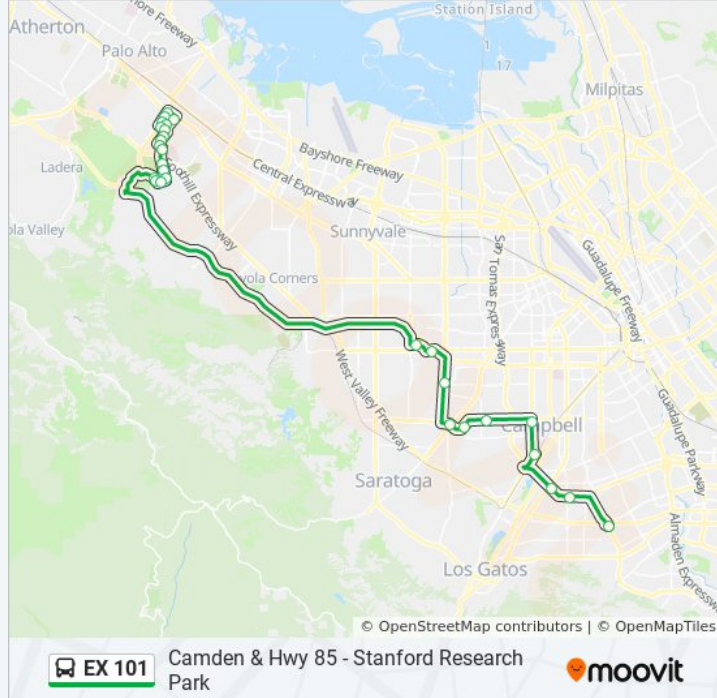

 EX 101

Camden & Hwy 85 - Stanford Research Park

[Get The App](#)

The EX 101 bus line (Camden & Hwy 85 - Stanford Research Park) has 2 routes. For regular weekdays, their operation hours are:

(1) Express Camden & 85: 4:10 PM - 5:10 PM (2) Express Stanford Research Park: 6:13 AM - 7:07 AM

Use the Moovit App to find the closest EX 101 bus station near you and find out when is the next EX 101 bus arriving.

Direction: Express Camden & 85

28 stops

[VIEW LINE SCHEDULE](#)

Hansen & Page Mill (E)
Hansen & Curve (E)
Hansen & El Camino (N)
Page Mill Rd:El Camino Real
Page Mill Rd:Ramos Way
Hanover St:Page Mill Rd
Hanover St:Entrance To Buld20
Hanover & Curve (S)
Hanover & Hewlett-Packard
Hillview & Porter (Fs)
3300 Hillview & Porter
Hillview Av & Coyote Hill Rd
Hillview & Coyote Hill (S)
Hillview & Arastradero (S)
1070 Arastradero & Hillview
Deer Creek & Arastradero (N)
Deer Creek & Mid Arastradero (N)
Vallco Pkwy & Perimeter (E)
Stevens Creek & Stern (E)
Lawrence & Bollinger (S)
Prospect & Saratoga (E)

EX 101 bus Info**Direction:** Express Camden & 85**Stops:** 28**Trip Duration:** 87 min**Line Summary:**

- Hamilton & Sagemont (E)
- Hamilton & Mendenhall (E)
- Winchester & Hamilton (S)
- Winchester Transit Center
- Camden & Calvin (S)
- Camden & Union (E)
- Camden & Highway 85 (N)

Direction: Express Stanford Research Park

31 stops

[VIEW LINE SCHEDULE](#)

- Camden & Highway 85 (N)
- Camden & Union (W)
- Camden & Olympia (N)
- Winchester Transit Center
- Hamilton & Winchester (W)
- Hamilton & Mendenhall (W)
- Hamilton & Sagemont (W)
- Prospect & Saratoga (W)
- Lawrence & Moorpark (N)
- Stevens Creek & Interstate 280 (W)
- Vallco Pkwy & Perimeter (W)
- Deer Creek Rd:Dept Of Interior
- Deer Creek Rd:Arastradero Rd
- Arastradero Rd:Thendara Ln
- Hillview Av:Arastradero Rd
- 3431 Hillview Av
- Hillview & Coyote Hill (N)
- Hillview Av:Miranda Av