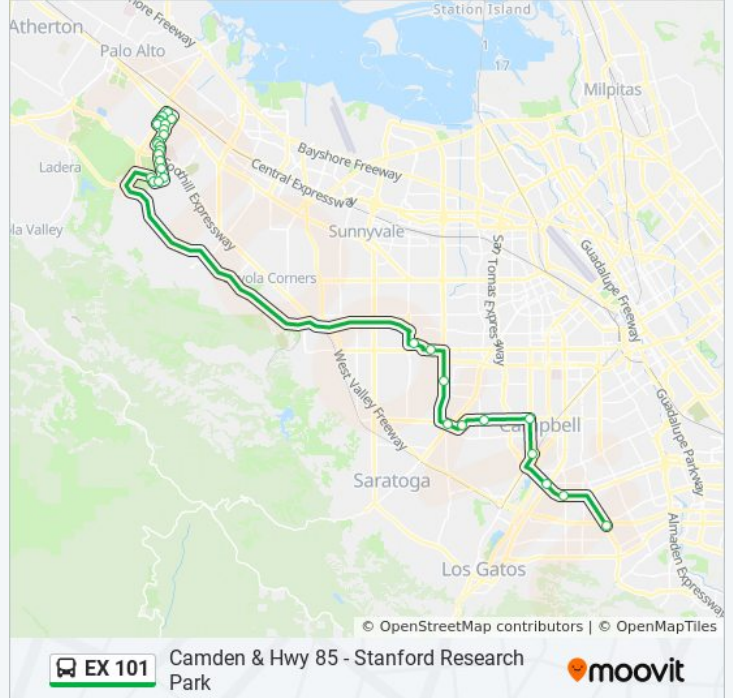

Hillview & Miranda (Stanford Blood Ctr) (N)

3260 Hillview Av & Watkins-Johnson Office (Ford Labs)

Hanover St:Hillview Av

Hanover & Hillview (Lockheed Martin) (N)

3251 Hanover & Curve

Hanover & Curve (Fs)

Page Mill & Hanover (N)

Page Mill Rd & Hansen Way

Page Mill Rd:Ramos Way

El Camino & Page Mill

Hansen & El Camino (S)

Hansen & Curve (W)

Hansen & Page Mill (W)

EX 101 bus time schedules and route maps are available in an offline PDF at moovitapp.com. Use the [Moovit App](#) to see live bus times, train schedule or subway schedule, and step-by-step directions for all public transit in San Francisco - San Jose, CA.

[About Moovit](#) · [MaaS Solutions](#) · [Supported Countries](#) · [Mooviter Community](#)

© 2024 Moovit - All Rights Reserved

Check Live Arrival Times