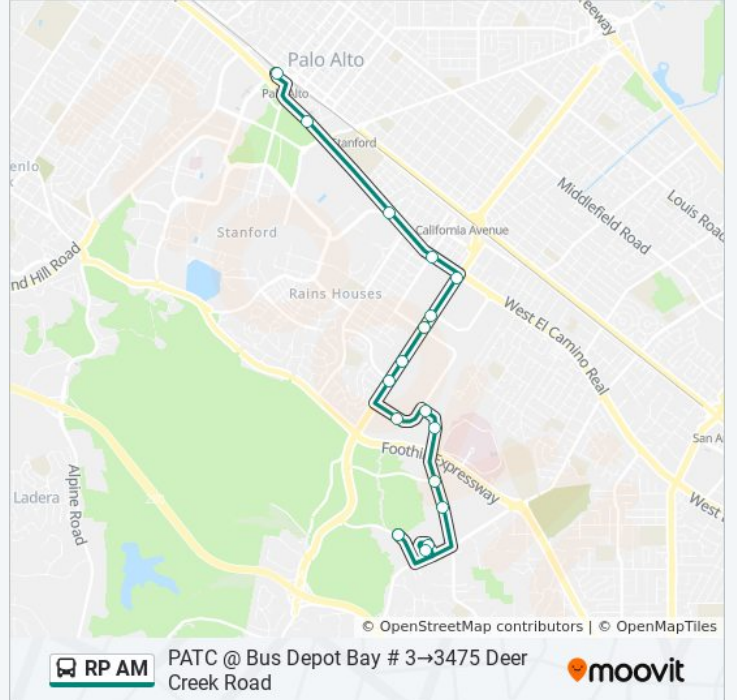

RP AM bus time schedules and route maps are available in an offline PDF at moovitapp.com. Use the [Moovit App](#) to see live bus times, train schedule or subway schedule, and step-by-step directions for all public transit in San Francisco - San Jose, CA.

[About Moovit](#) • [MaaS Solutions](#) • [Supported Countries](#) • [Mooviter Community](#)

© 2024 Moovit - All Rights Reserved

Check Live Arrival Times