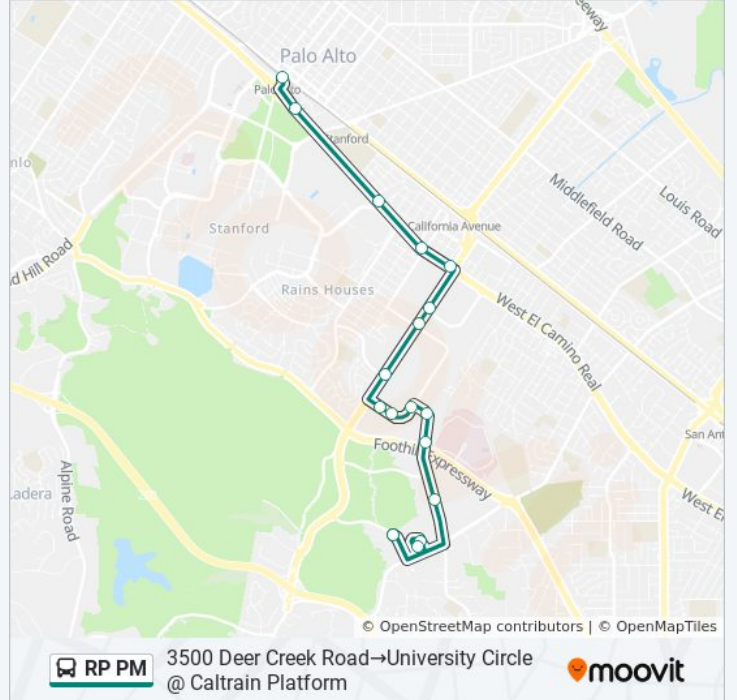

## 3500 Deer Creek Road→University Circle @ Caltrain Platform

[Get The App](#)

The RP PM bus line 3500 Deer Creek Road→University Circle @ Caltrain Platform has one route. For regular weekdays, their operation hours are:

### Direction: 3500 Deer Creek Road→University Circle @ Caltrain Platform

19 stops

[VIEW LINE SCHEDULE](#)

3500 Deer Creek Road

Across from 3495 Deer Creek Road @ Arastradero Road

1070 Arastradero Road @ Front Door

### RP PM bus Time Schedule

3500 Deer Creek Road→University Circle @ Caltrain Platform Route Timetable:

Sunday	Not Operational
Monday	3:17 PM - 6:33 PM
Tuesday	3:17 PM - 6:33 PM
Wednesday	3:17 PM - 6:33 PM
Thursday	3:17 PM - 6:33 PM
Friday	3:17 PM - 6:33 PM
Saturday	Not Operational

### RP PM bus Info

**Direction:** 3500 Deer Creek Road→University Circle @ Caltrain Platform

**Stops:** 19

**Trip Duration:** 29 min

**Line Summary:**

RP PM bus time schedules and route maps are available in an offline PDF at [moovitapp.com](https://moovitapp.com). Use the [Moovit App](#) to see live bus times, train schedule or subway schedule, and step-by-step directions for all public transit in San Francisco - San Jose, CA.