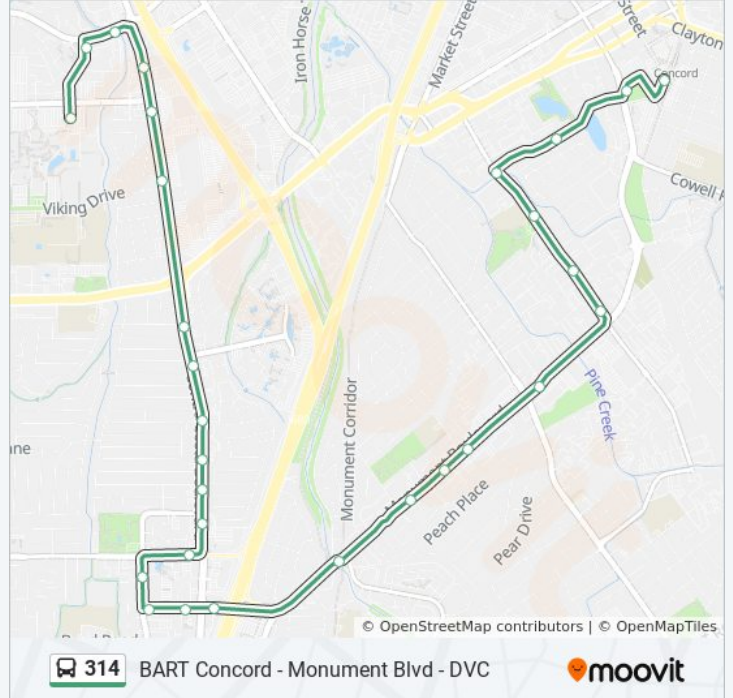

Concord BART/DVC

Get The App

The 314 bus line (Concord BART/DVC) has 2 routes. For regular weekdays, their operation hours are:
 (1) Concord BART: 7:39 AM - 7:39 PM (2) DVC via Monument: 6:50 AM - 6:50 PM
 Use the Moovit App to find the closest 314 bus station near you and find out when is the next 314 bus arriving.

314 bus Info
Direction: Concord BART
Stops: 29
Trip Duration: 31 min
Line Summary:

- Diablo Valley College
- Old Quarry Rd and Chilpancingo Pkwy
- Chilpancingo Pkwy and Contra Costa Blvd
- Contra Costa Blvd and Cottonwood Dr
- Contra Costa Blvd & Golf Club Rd (Safeway)
- Contra Costa Blvd & Viking Dr (Sunvalley Mall)
- Contra Costa Blvd and Harriet Dr
- Contra Costa Blvd and Ellinwood Dr
- Contra Costa Blvd and Doray Dr
- Contra Costa Blvd and Doris Dr
- Contra Costa Blvd and Vivian Dr
- Contra Costa Blvd and Woodsworth Ln
- Gregory Ln and Contra Costa Blvd
- Cleveland Rd and Trelany Rd
- Crescent Plz and Cleveland Rd
- Crescent Plz and Crescent Dr
- Monument Blvd and Contra Costa Blvd
- Monument Blvd and Mohr Ln
- Monument Blvd and Studio 6 Concord
- Monument Blvd and Reganti Dr
- Monument Blvd and Lacey Ln
- Monument Blvd and OAK Grove Rd

Detroit Ave and Monument Blvd
 Detroit Ave and Walters Way
 Detroit Ave and Lynn Ave
 Detroit Ave and Laguna St
 Laguna St and Ellis St
 OAK St and Galindo St
 Concord BART

Direction: DVC via Monument

28 stops

314 bus Info

Direction: DVC via Monument

Stops: 28

Trip Duration: 34 min

Line Summary:

- Contra Costa Blvd and Beth Dr
- Contra Costa Blvd and Dexter Dr
- Contra Costa Blvd and Harriet Dr
- Contra Costa Blvd and Sun Valley Blvd and Viking Dr
- Contra Costa Blvd and Viking Dr
- Contra Costa Blvd #715 At Firestone (Safeway)
- Contra Costa Blvd and Golf Club Rd
- Chilpancingo Pkwy and Contra Costa Blvd
- Old Quarry Rd and Chilpancingo Pkwy
- Diablo Valley College