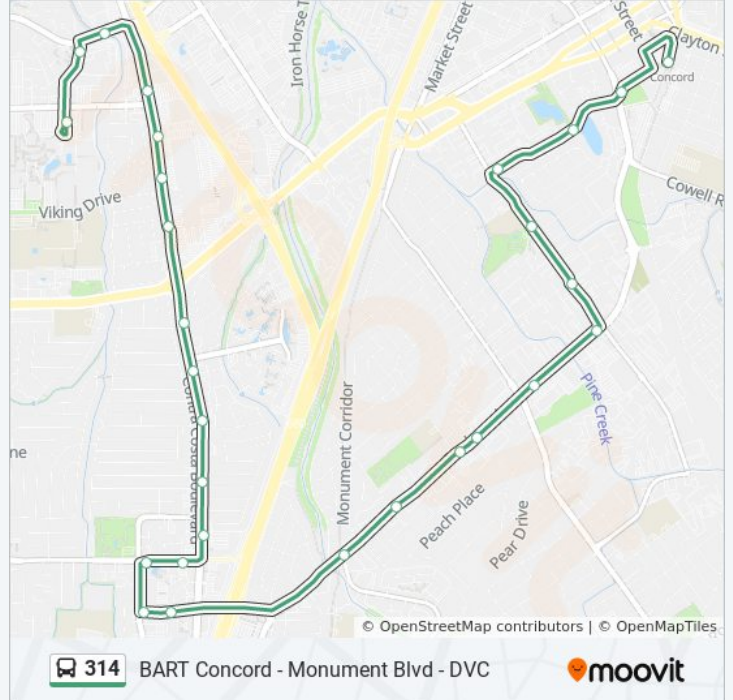

314 bus Info
Direction: Concord BART
Stops: 29
Trip Duration: 31 min
Line Summary:

- Diablo Valley College
- Old Quarry Rd and Chilpancingo Pkwy
- Chilpancingo Pkwy and Contra Costa Blvd
- Contra Costa Blvd and Cottonwood Dr
- Contra Costa Blvd & Golf Club Rd (Safeway)
- Contra Costa Blvd & Viking Dr (Sunvalley Mall)
- Contra Costa Blvd and Harriet Dr
- Contra Costa Blvd and Ellinwood Dr
- Contra Costa Blvd and Doray Dr
- Contra Costa Blvd and Doris Dr
- Contra Costa Blvd and Vivian Dr
- Contra Costa Blvd and Woodsworth Ln
- Gregory Ln and Contra Costa Blvd
- Cleveland Rd and Trelany Rd
- Crescent Plz and Cleveland Rd
- Crescent Plz and Crescent Dr
- Monument Blvd and Contra Costa Blvd
- Monument Blvd and Mohr Ln
- Monument Blvd and Studio 6 Concord
- Monument Blvd and Reganti Dr
- Monument Blvd and Lacey Ln
- Monument Blvd and OAK Grove Rd

Detroit Ave and Monument Blvd
 Detroit Ave and Walters Way
 Detroit Ave and Lynn Ave
 Detroit Ave and Laguna St
 Laguna St and Ellis St
 OAK St and Galindo St
 Concord BART

Direction: DVC via Monument

28 stops

314 bus Info

Direction: DVC via Monument

Stops: 28

Trip Duration: 34 min

Line Summary:

- Contra Costa Blvd and Beth Dr
- Contra Costa Blvd and Dexter Dr
- Contra Costa Blvd and Harriet Dr
- Contra Costa Blvd and Sun Valley Blvd and Viking Dr
- Contra Costa Blvd and Viking Dr
- Contra Costa Blvd #715 At Firestone (Safeway)
- Contra Costa Blvd and Golf Club Rd
- Chilpancingo Pkwy and Contra Costa Blvd
- Old Quarry Rd and Chilpancingo Pkwy
- Diablo Valley College