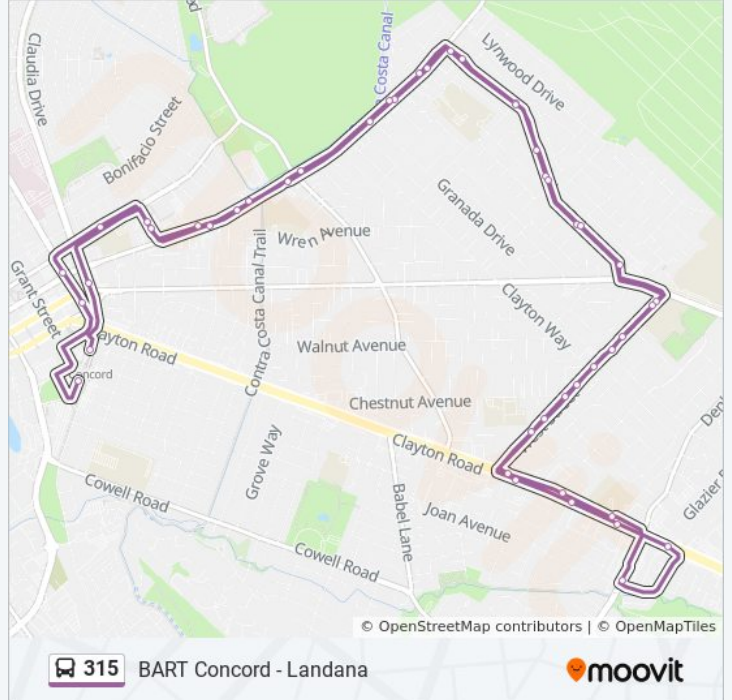

315

Concord BART/Bel Air Dr

Get The App

The 315 bus line Concord BART/Bel Air Dr has one route. For regular weekdays, their operation hours are:

(1) Concord BART via Clayton/Treat: 8:51 AM - 5:51 PM

Use the Moovit App to find the closest 315 bus station near you and find out when is the next 315 bus arriving.

Direction: Concord BART via Clayton/Treat

46 stops

[VIEW LINE SCHEDULE](#)

- Concord BART
- Port Chicago Hwy and Concord Blvd
- Parkside Dr and Willow Pass Rd
- Willow Pass Rd and Esperanza Dr
- Willow Pass Rd and Sixth St
- Willow Pass Rd and Farm Bureau Rd
- Willow Pass Rd and Granada Dr
- Willow Pass Rd and San Vincente Dr
- Willow Pass Rd and Ashdale Dr
- Landana Dr and Willow Pass Rd
- Landana Dr and Village Rd
- Landana Dr and Sandalwood Dr
- Landana Dr and Silverwood Dr
- Landana Dr and Cottonwood Dr
- West St and Forestview Ave
- West St and Glendale Ave
- West St and Clayton Way
- West St and Chestnut Ave
- West St and Wesley Ct
- Clayton Rd and Loeffler Ln
- Clayton Rd and Cape Cod Way
- Clayton Rd and Denkinger Ct

315 bus Info

Direction: Concord BART via Clayton/Treat

Stops: 46

Trip Duration: 43 min

Line Summary:

Clayton Rd and Bel Air Dr
 Treat Blvd and Bel Air Dr
 Clayton Rd and Denkinger Ct
 Clayton Rd and Mendocino Dr
 Clayton Rd and West St
 West St and Salem St
 West St and Denver St
 West St and Wilson Ln
 West St and El Dorado Middle School
 Landana Dr and Mulberry Dr
 Landana Dr and Cottonwood Dr
 Landana Dr and Beechwood Dr
 Landana Dr and Village Rd
 Landana Dr and Larkspur Dr
 Willow Pass Rd and Ashdale Dr
 Willow Pass Rd and San Vincente Dr
 Willow Pass Rd and East Olivera Rd
 Willow Pass Rd and N Sixth St
 Willow Pass Rd and Esperanza Dr
 Parkside Dr and Concord Civic Center
 Salvio St and Date St
 East St and Willow Pass Rd
 East St and Sunset Ave
 Concord BART