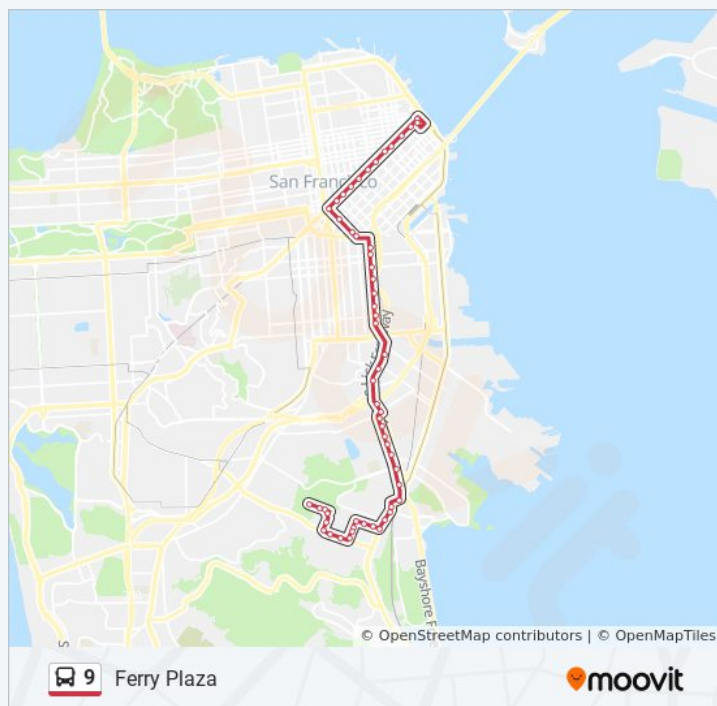

San Bruno Ave & Mansell St

San Bruno Ave & Ward St

San Bruno Ave & Wilde Ave

3800 San Bruno Ave

San Bruno Ave & Somerset St

Bay Shore Blvd & Arleta Ave

Bay Shore Blvd & Leland Ave

Bayshore Blvd & Visitacion Ave

Bay Shore Blvd & Visitacion Ave

San Bruno Ave & Arleta Ave

San Bruno Ave & Somerset St

3801 San Bruno Ave

San Bruno Ave & Harkness Ave

San Bruno Ave & Mansell St

San Bruno Ave & Paul Ave

San Bruno Ave & Wayland St

11th St & Bryant St

11th St & Harrison St

Direction: Ferry Plaza

Stops: 55

Trip Duration: 56 min

Line Summary:

11th St & Howard St

11th St & Market St

Market St & 1st St

Market St & Beale St

Spear St & Market St

Market St & Steuart St

Direction: Silver Avenue

6 stops

[VIEW LINE SCHEDULE](#)

Mansell St & Somerset St