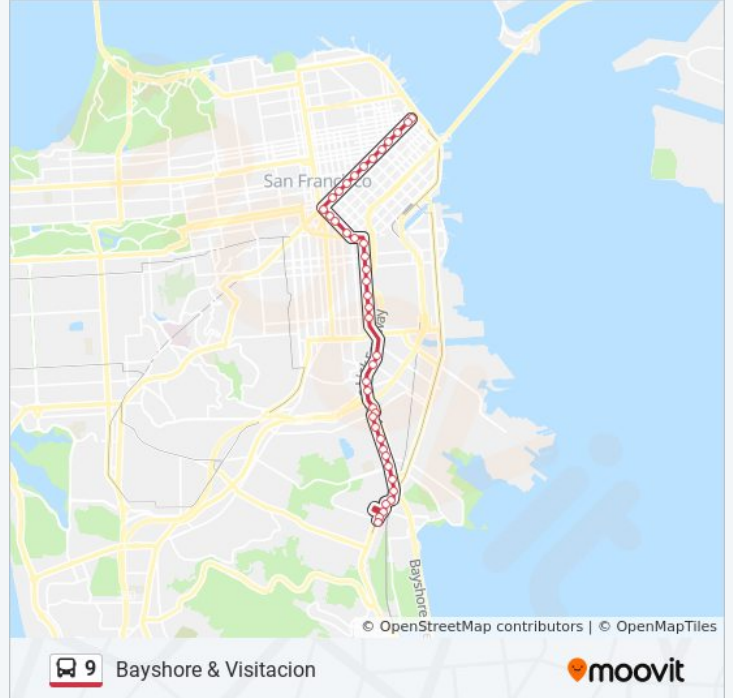

9 bus Info
Direction: Bayshore & Visitacion
Stops: 42
Trip Duration: 54 min
Line Summary:

Potrero Ave & 23rd St

Potrero Ave & 24th St

228 Bayshore Blvd

Bayshore Blvd & Oakdale Ave

Bayshore Blvd & Cortland Ave

Bayshore Blvd & Alemany Blvd

Bayshore Blvd & Augusta Ave

Bayshore Blvd & Silver Ave

San Bruno Ave & Silver Ave

San Bruno Ave & Felton St

San Bruno Ave & Bacon St

San Bruno Ave & Woolsey St

San Bruno Ave & Dwight St

San Bruno Ave & Mansell St

San Bruno Ave & Ward St

San Bruno Ave & Wilde Ave

3800 San Bruno Ave

San Bruno Ave & Somerset St

Bay Shore Blvd & Arleta Ave

Bay Shore Blvd & Leland Ave

Bayshore Blvd & Visitacion Ave

Direction: Ferry Plaza

55 stops

[VIEW LINE SCHEDULE](#)

Sunnydale Ave / McLaren School

1901 Sunnydale Ave

1725 Sunnydale Ave

Santos St & Brookdale Ave

Santos St & Velasco Ave