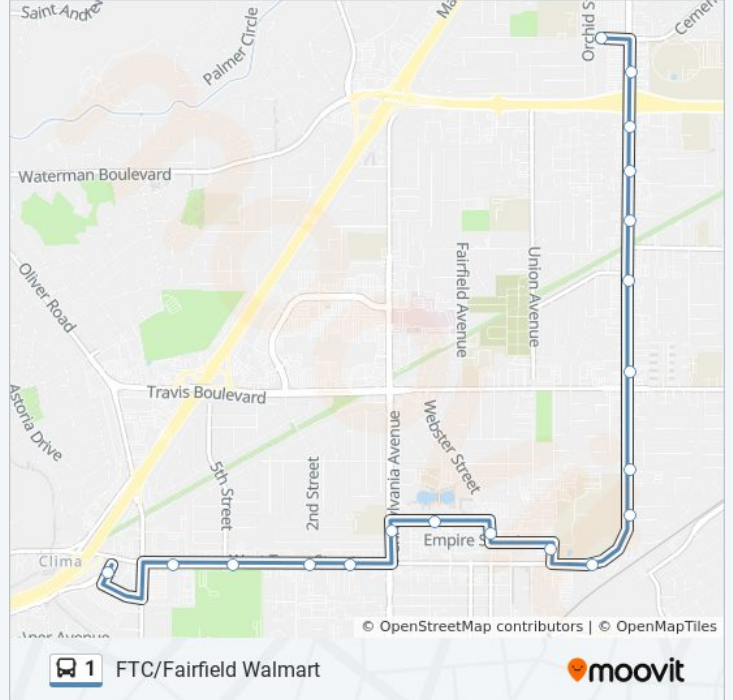

Direction: Fairfield Transportation Center
 27 stops
[VIEW LINE SCHEDULE](#)

- Fairfield Walmart
- N Texas St and Marigold Dr
- Dickson Hill Rd and N Texas St
- Dickson Hill Rd and El Camino Dr
- Dover Ave and Dickson Hill Rd
- Doverwood Apartments
- Cement Hill Rd and Dover Ave
- Cement Hill Rd and Camrose Ave
- Cement Hill Rd and Elmhurst Cir
- Hawthorne Dr and N Texas St
- Orchid St and Larkspur Ln
- SMART and Final
- N Texas St and Alaska Ave
- N Texas St and Pacific Ave
- N Texas St and E Tabor Ave
- N Texas St and Acacia Street
- N Texas St and Travis Blvd
- N Texas Street and Bell Avenue
- N Texas St and E Tennessee St
- Texas St and Clay St
- Armijo High School
- Kentucky St and Webster St

Direction: Fairfield Walmart

19 stops

[VIEW LINE SCHEDULE](#)

Fairfield Transportation Center

W Texas St and Beck Ave

Allan Witt Park

W Texas St and 2nd St

W Texas St and 1st St

N Texas Street and Acacia Street

N Texas St and E Tabor Ave

N Texas St and E Pacific Ave

N Texas St and Alaska Ave

N Texas St and Air Base Parkway

1 bus Time Schedule

Fairfield Walmart Route Timetable:

Sunday	Not Operational
Monday	6:00 AM - 7:00 PM
Tuesday	6:00 AM - 7:00 PM
Wednesday	6:00 AM - 7:00 PM
Thursday	6:00 AM - 7:00 PM
Friday	6:00 AM - 7:00 PM
Saturday	9:00 AM - 4:00 PM

1 bus Info

Direction: Fairfield Walmart

Stops: 19

Trip Duration: 20 min

Line Summary:

1 bus time schedules and route maps are available in an offline PDF at moovitapp.com. Use the [Moovit App](#) to see live bus times, train schedule or subway schedule, and step-by-step directions for all public transit in San Francisco - San Jose, CA.