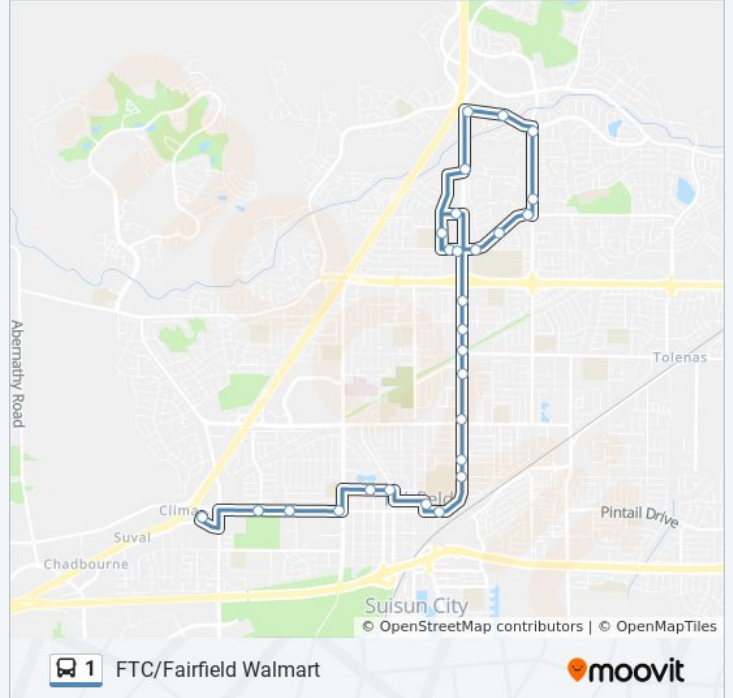

Direction: Fairfield Transportation Center
 27 stops
[VIEW LINE SCHEDULE](#)

- Fairfield Walmart
- N Texas St and Marigold Dr
- Dickson Hill Rd and N Texas St
- Dickson Hill Rd and El Camino Dr
- Dover Ave and Dickson Hill Rd
- Doverwood Apartments
- Cement Hill Rd and Dover Ave
- Cement Hill Rd and Camrose Ave
- Cement Hill Rd and Elmhurst Cir
- Hawthorne Dr and N Texas St
- Orchid St and Larkspur Ln
- SMART and Final
- N Texas St and Alaska Ave
- N Texas St and Pacific Ave
- N Texas St and E Tabor Ave
- N Texas St and Acacia Street
- N Texas St and Travis Blvd
- N Texas Street and Bell Avenue
- N Texas St and E Tennessee St
- Texas St and Clay St
- Armijo High School
- Kentucky St and Webster St

1 bus Info

Direction: Fairfield Transportation Center
Stops: 27
Trip Duration: 33 min
Line Summary:

Fairfield Civic Center

W Texas St and Pennsylvania Ave

W Texas St and Gregory St

W Texas St and 5th St

Fairfield Transportation Center

Direction: Fairfield Walmart

19 stops

[VIEW LINE SCHEDULE](#)

Fairfield Transportation Center

W Texas St and Beck Ave

Allan Witt Park

W Texas St and 2nd St

W Texas St and 1st St

N Texas Street and Acacia Street

N Texas St and E Tabor Ave

N Texas St and E Pacific Ave

N Texas St and Alaska Ave

N Texas St and Air Base Parkway

1 bus Time Schedule

Fairfield Walmart Route Timetable:

Sunday	Not Operational
Monday	6:00 AM - 7:00 PM
Tuesday	6:00 AM - 7:00 PM
Wednesday	6:00 AM - 7:00 PM
Thursday	6:00 AM - 7:00 PM
Friday	6:00 AM - 7:00 PM
Saturday	9:00 AM - 4:00 PM