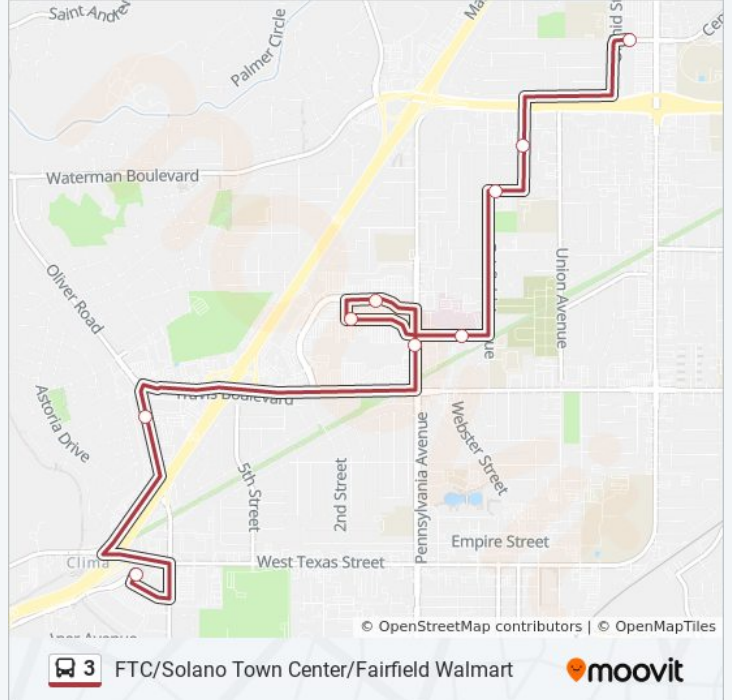

FTC/Solano Town Center/Fairfield Walmart

Get The App

The 3 bus line (FTC/Solano Town Center/Fairfield Walmart) has 2 routes. For regular weekdays, their operation hours are:

(1) Fairfield Transportation Center: 6:01 AM - 7:31 PM (2) Fairfield Walmart: 6:00 AM - 7:00 PM

Use the Moovit App to find the closest 3 bus station near you and find out when is the next 3 bus arriving.

Direction: Fairfield Transportation Center
9 stops
[VIEW LINE SCHEDULE](#)

- Fairfield Walmart
- Heath Dr and Breton Dr
- Pacific Ave and Fairfield Ave
- Northbay Medical Center
- Solano Town Center North Entrance
- Solano Town Center
- Pennsylvania Ave and B Gale Wilson Blvd
- Oliver Rd and Holiday Lane
- Fairfield Transportation Center

3 bus Info

Direction: Fairfield Transportation Center
Stops: 9
Trip Duration: 23 min
Line Summary:

Direction: Fairfield Walmart

14 stops

[VIEW LINE SCHEDULE](#)

- Fairfield Transportation Center
- Raley's
- The Courtyard (Solano Mall) & Gateway Blvd
- The Courtyard (Solano Mall) & Gateway Blvd
- Solano Town Center
- B Gale Wilson Boulevard and Dana Drive
- Veterans Park - Fairfield Ave
- Heath Dr and Breton Dr
- SMART and Final
- Fairfield High School
- Dover Ave and Sunrise Dr
- Dover Ave and Amherst Way
- N Texas St and Air Base Parkway
- Fairfield Walmart

3 bus Info

Direction: Fairfield Walmart

Stops: 14

Trip Duration: 30 min

Line Summary:

3 bus time schedules and route maps are available in an offline PDF at moovitapp.com. Use the [Moovit App](#) to see live bus times, train schedule or subway schedule, and step-by-step directions for all public transit in San Francisco - San Jose, CA.