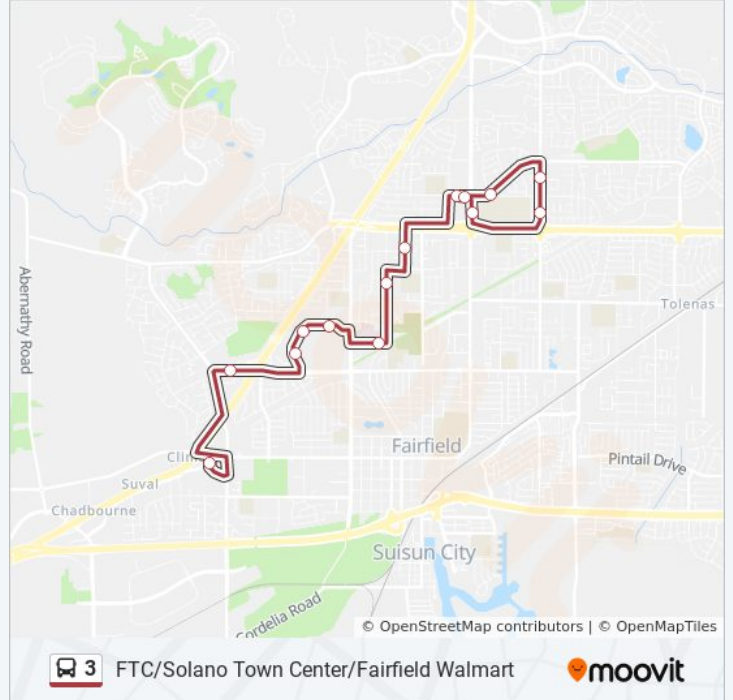

Use the Moovit App to find the closest 3 bus station near you and find out when is the next 3 bus arriving.

Direction: Fairfield Transportation Center
9 stops
[VIEW LINE SCHEDULE](#)

- Fairfield Walmart
- Heath Dr and Breton Dr
- Pacific Ave and Fairfield Ave
- Northbay Medical Center
- Solano Town Center North Entrance
- Solano Town Center
- Pennsylvania Ave and B Gale Wilson Blvd
- Oliver Rd and Holiday Lane
- Fairfield Transportation Center

3 bus Info

Direction: Fairfield Transportation Center
Stops: 9
Trip Duration: 23 min
Line Summary:

Direction: Fairfield Walmart

14 stops

[VIEW LINE SCHEDULE](#)

- Fairfield Transportation Center
- Raley's
- The Courtyard (Solano Mall) & Gateway Blvd
- The Courtyard (Solano Mall) & Gateway Blvd
- Solano Town Center
- B Gale Wilson Boulevard and Dana Drive
- Veterans Park - Fairfield Ave
- Heath Dr and Breton Dr
- SMART and Final
- Fairfield High School
- Dover Ave and Sunrise Dr
- Dover Ave and Amherst Way
- N Texas St and Air Base Parkway
- Fairfield Walmart

3 bus Time Schedule

Fairfield Walmart Route Timetable:

Sunday	Not Operational
Monday	6:00 AM - 7:00 PM
Tuesday	6:00 AM - 7:00 PM
Wednesday	6:00 AM - 7:00 PM
Thursday	6:00 AM - 7:00 PM
Friday	6:00 AM - 7:00 PM
Saturday	9:00 AM - 4:00 PM

3 bus Info

Direction: Fairfield Walmart

Stops: 14

Trip Duration: 30 min

Line Summary:

3 bus time schedules and route maps are available in an offline PDF at moovitapp.com. Use the [Moovit App](#) to see live bus times, train schedule or subway schedule, and step-by-step directions for all public transit in San Francisco - San Jose, CA.