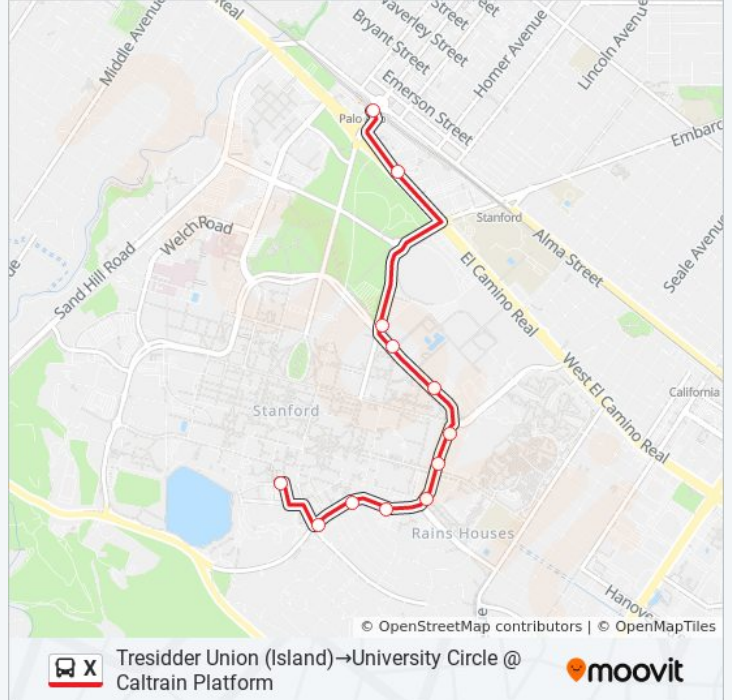

**Direction: Tresidder Union (Island)→University Circle @ Caltrain Platform**

13 stops

[VIEW LINE SCHEDULE](#)

- Tresidder Union (Island)
- On Campus Drive @ Mayfield Avenue South
- On Campus Drive @ Alvarado Row
- On Campus Drive @ Vaden Health Center
- On Campus Drive @ Rains, Building # 238
- On Campus Drive @ Studio 2
- On Campus Drive @ Serra Street
- On Campus Drive @ Maples Pavilion
- On Campus Drive @ Sam McDonald Mall
- On Galvez Street @ Visitor Center
- On El Camino Real NB @ Town & Country Village
- El Camino & Pamf/Wells
- University Circle - Palo Alto Caltrain

**X bus Time Schedule**

Tresidder Union (Island)→University Circle @ Caltrain Platform Route Timetable:

Sunday	Not Operational
Monday	6:42 AM - 8:52 PM
Tuesday	6:42 AM - 8:52 PM
Wednesday	6:42 AM - 8:52 PM
Thursday	6:42 AM - 8:52 PM
Friday	6:42 AM - 8:52 PM
Saturday	Not Operational

**X bus Info**

**Direction:** Tresidder Union (Island)→University Circle @ Caltrain Platform

**Stops:** 13

**Trip Duration:** 17 min

**Line Summary:**

**Direction: University Circle @ Caltrain Platform→Tresidder Union (Island)**

14 stops

[VIEW LINE SCHEDULE](#)

- University Circle - Palo Alto Caltrain
- On Quarry Road @ Stanford Shopping Center
- On Quarry Road @ Sweet Olive Way
- On Quarry Road Across from Psychiatry Building
- On Quarry Road @ Vineyard Lane
- On Quarry Road Across from Parking Lot L-3
- On Quarry Extension @ Medical Center
- On Quarry Extension @ Grant Building
- On Jane Stanford Way @ Chem-H Building
- On via Ortega @ Cypress Hall
- On via Ortega Across from Roble Field
- On Santa Teresa Street @ Lagunita Court
- On Santa Teresa Street @ Papua New Guinea Sculpture Garden
- Tresidder Union (Island)