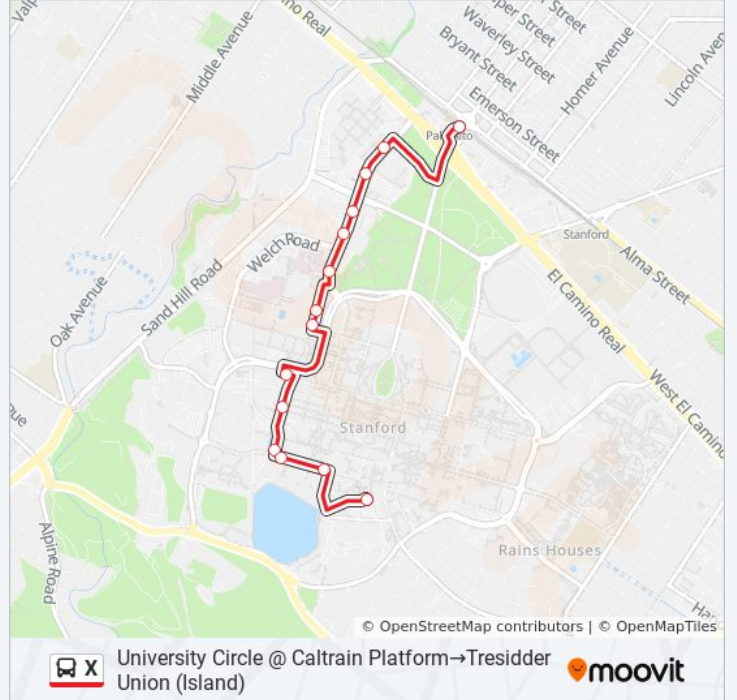

**Direction: Tresidder Union (Island)→University Circle @ Caltrain Platform**

13 stops

[VIEW LINE SCHEDULE](#)

- Tresidder Union (Island)
- On Campus Drive @ Mayfield Avenue South
- On Campus Drive @ Alvarado Row
- On Campus Drive @ Vaden Health Center
- On Campus Drive @ Rains, Building # 238
- On Campus Drive @ Studio 2
- On Campus Drive @ Serra Street
- On Campus Drive @ Maples Pavilion
- On Campus Drive @ Sam McDonald Mall
- On Galvez Street @ Visitor Center
- On El Camino Real NB @ Town & Country Village
- El Camino & Pamf/Wells
- University Circle - Palo Alto Caltrain

**X bus Info**

**Direction:** Tresidder Union (Island)→University Circle @ Caltrain Platform

**Stops:** 13

**Trip Duration:** 17 min

**Line Summary:**

**Direction: University Circle @ Caltrain Platform→Tresidder Union (Island)**

14 stops

[VIEW LINE SCHEDULE](#)

- University Circle - Palo Alto Caltrain
- On Quarry Road @ Stanford Shopping Center
- On Quarry Road @ Sweet Olive Way
- On Quarry Road Across from Psychiatry Building
- On Quarry Road @ Vineyard Lane
- On Quarry Road Across from Parking Lot L-3
- On Quarry Extension @ Medical Center
- On Quarry Extension @ Grant Building
- On Jane Stanford Way @ Chem-H Building
- On via Ortega @ Cypress Hall
- On via Ortega Across from Roble Field
- On Santa Teresa Street @ Lagunita Court
- On Santa Teresa Street @ Papua New Guinea Sculpture Garden
- Tresidder Union (Island)

**X bus Info**

**Direction:** University Circle @ Caltrain Platform→Tresidder Union (Island)

**Stops:** 14

**Trip Duration:** 18 min

**Line Summary:**

X bus time schedules and route maps are available in an offline PDF at [moovitapp.com](https://moovitapp.com). Use the [Moovit App](#) to see live bus times, train schedule or subway schedule, and step-by-step directions for all public transit in San Francisco - San Jose, CA.