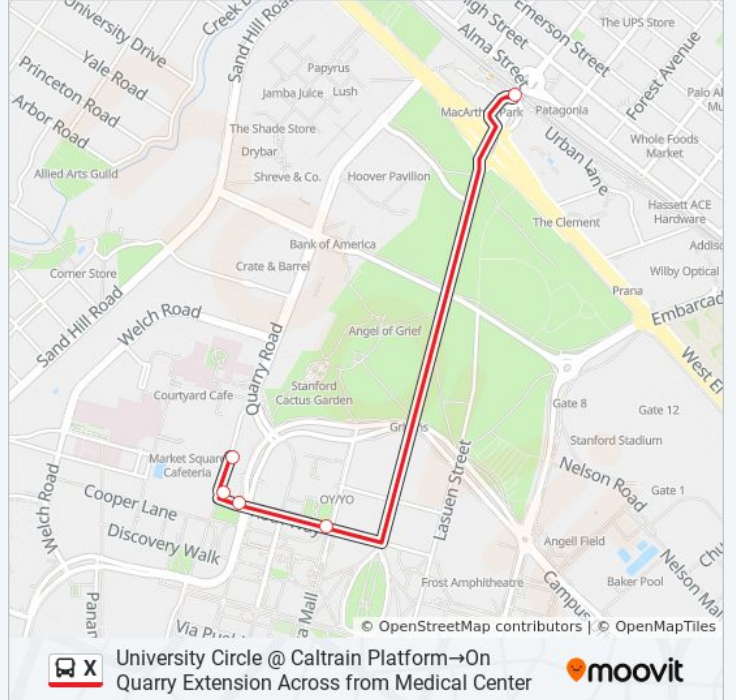

X bus time schedules and route maps are available in an offline PDF at moovitapp.com. Use the [Moovit App](#) to see live bus times, train schedule or subway schedule, and step-by-step directions for all public transit in San Francisco - San Jose, CA.

[About Moovit](#) • [MaaS Solutions](#) • [Supported Countries](#) • [Mooviter Community](#)

© 2024 Moovit - All Rights Reserved

Check Live Arrival Times