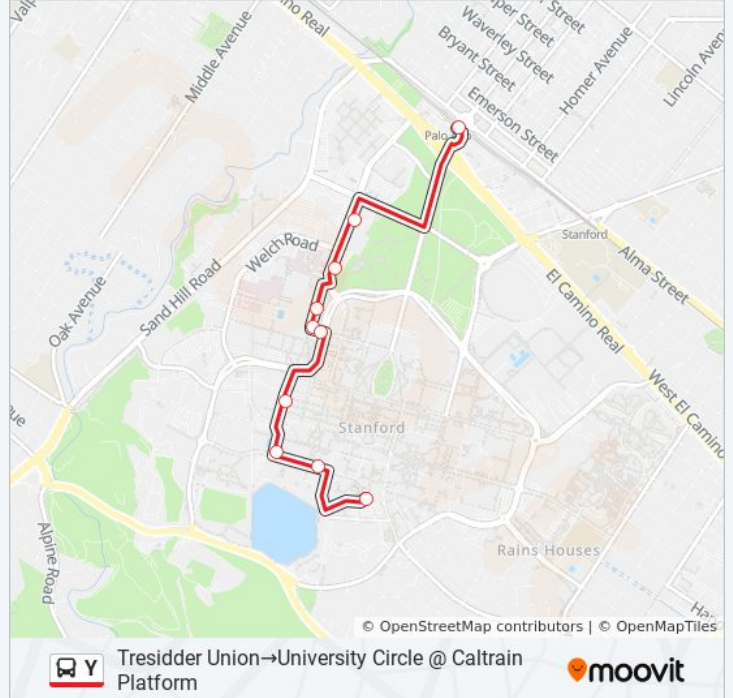

Tresidder Union→University Circle @ Caltrain Platform

Get The App

The Y bus line (Tresidder Union→University Circle @ Caltrain Platform) has 2 routes. For regular weekdays, their operation hours are:

- (1) Tresidder Union→University Circle @ Caltrain Platform: 6:41 AM - 8:51 PM
- (2) University Circle @ Caltrain Platform→Tresidder Union: 6:24 AM - 8:34 PM

Use the Moovit App to find the closest Y bus station near you and find out when is the next Y bus arriving.

Direction: Tresidder Union→University Circle @ Caltrain Platform
 11 stops
[VIEW LINE SCHEDULE](#)

- Tresidder Union
- On Santa Teresa Street @ Thornton Center
- On via Ortega @ Roble Field
- On via Ortega @ Shriram Center
- On Jane Stanford Way Across from Chem-H Building
- On Campus Drive Across from Li Ka Shing Center
- On Roth Way @ Campus Drive
- On Quarry Extension @ Roth Way
- On Quarry Extension Across from Medical Center
- Quarry Rd & Vineyard Ln/Psychiatry Building
- University Circle - Palo Alto Caltrain

Y bus Info
Direction: Tresidder Union→University Circle @ Caltrain Platform
Stops: 11
Trip Duration: 17 min
Line Summary:

Direction: University Circle @ Caltrain Platform→Tresidder Union

12 stops

[VIEW LINE SCHEDULE](#)