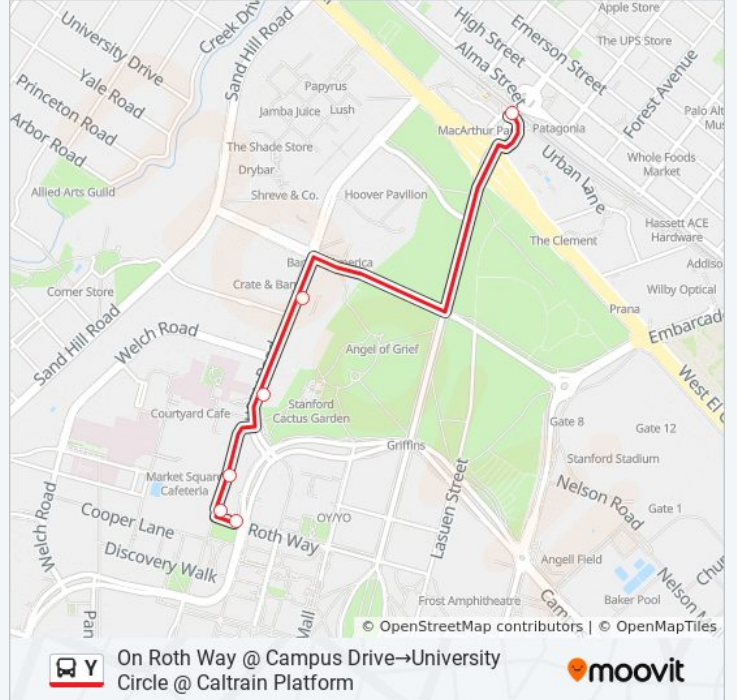

## On Roth Way @ Campus Drive→University Circle @ Caltrain Platform

Get The App

The Y bus line On Roth Way @ Campus Drive→University Circle @ Caltrain Platform has one route. For regular weekdays, their operation hours are:

(1) On Roth Way @ Campus Drive→University Circle @ Caltrain Platform: 3:08 PM - 6:11 PM

Use the Moovit App to find the closest Y bus station near you and find out when is the next Y bus arriving.

### Direction: On Roth Way @ Campus Drive→University Circle @ Caltrain Platform

6 stops

[VIEW LINE SCHEDULE](#)

- On Roth Way @ Campus Drive
- On Quarry Extension @ Roth Way
- On Quarry Extension Across from Medical Center
- On Quarry Road @ Parking Lot L-3
- Quarry Rd & Vineyard Ln/Psychiatry Building
- University Circle - Palo Alto Caltrain

### Y bus Info

**Direction:** On Roth Way @ Campus Drive→University Circle @ Caltrain Platform

**Stops:** 6

**Trip Duration:** 11 min

**Line Summary:**

Y bus time schedules and route maps are available in an offline PDF at [moovitapp.com](https://moovitapp.com). Use the [Moovit App](#) to see live bus times, train schedule or subway schedule, and step-by-step directions for all public transit in San Francisco - San Jose, CA.