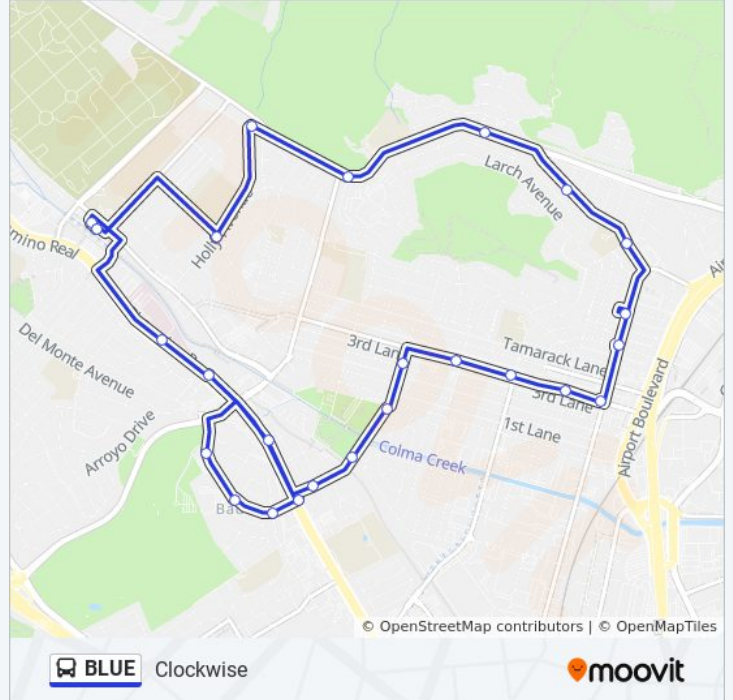

BLUE bus time schedules and route maps are available in an offline PDF at moovitapp.com. Use the [Moovit App](#) to see live bus times, train schedule or subway schedule, and step-by-step directions for all public transit in San Francisco - San Jose, CA.

[About Moovit](#) • [MaaS Solutions](#) • [Supported Countries](#) • [Mooviter Community](#)

© 2024 Moovit - All Rights Reserved

Check Live Arrival Times