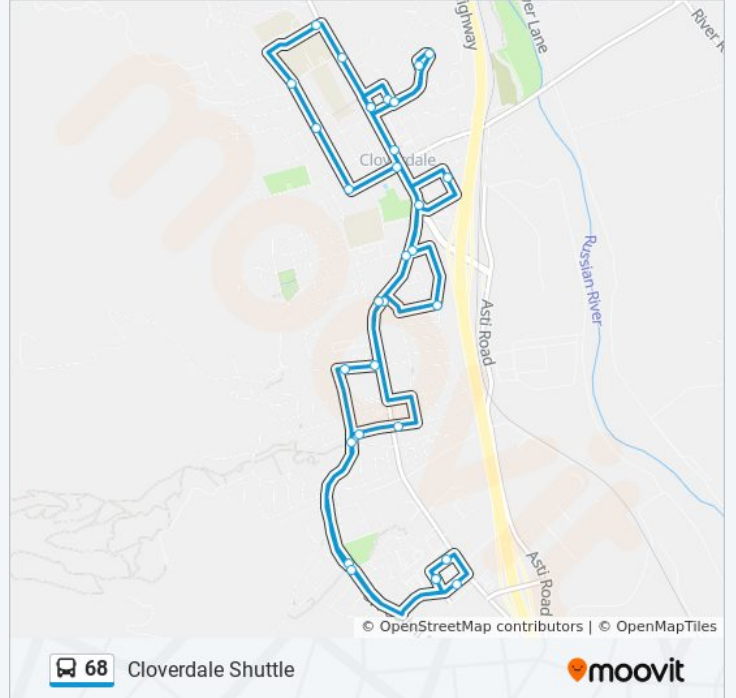

Direction: Cloverdale Shuttle

31 stops

[VIEW LINE SCHEDULE](#)

Cloverdale Blvd & Treadway Blvd (Ray's Market)

Foothill Blvd & Elbridge Ave

Brookside Dr & Foothill Blvd

Cloverdale Blvd & Brookside Dr

Cloverdale Blvd & Tarman Dr

68 bus Info

Direction: Cloverdale Shuttle

Stops: 31

Trip Duration: 33 min

Line Summary:

Cloverdale Blvd & Healdsburg Ave

Cloverdale Blvd & Franklin St

Cherry Creek Rd & Cloverdale Blvd

Cherry Creek Rd & Foothill Blvd

Foothill Blvd & Del Web Dr

Foothill Dr & Elbridge Ave

Treadway Blvd & Cloverdale Blvd

Cloverdale Blvd & Treadway Blvd (Cvs Store)

Cloverdale Blvd & Treadway Blvd (Ray's Market)