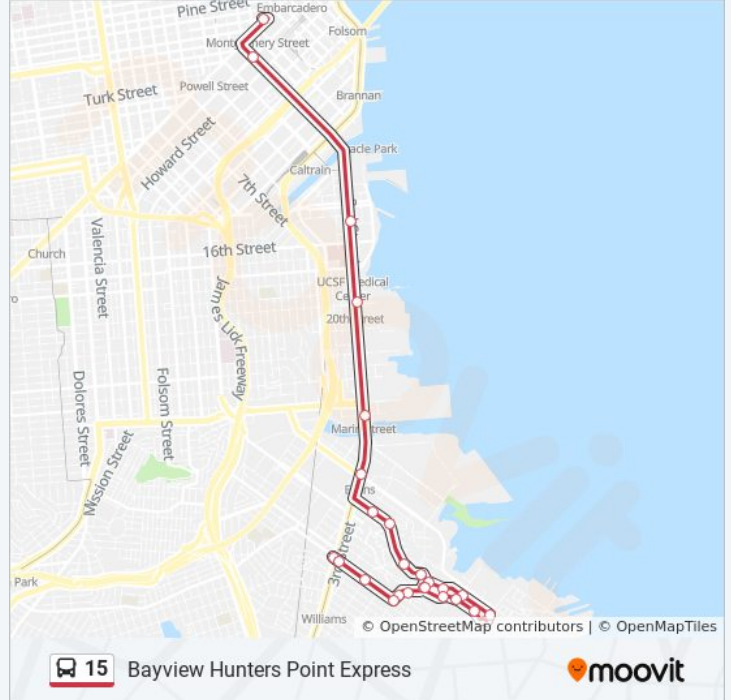

Direction: Palou & 3rd St

27 stops

[VIEW LINE SCHEDULE](#)

- Sutter St & Sansome St
- 4th St & Market St
- 4th St & Mission St
- 4th St & Berry St
- 3rd St & Gene Friend Way
- 3rd St & 20th St
- Third St & Marin St
- 3rd St & Evans Ave
- Hudson Ave & Mendell St
- Hudson Ave & Keith St
- Hudson Ave & Cashmere St
- Hudson Ave & Whitney Young Cir
- Hudson Ave & Ingalls St
- Northridge Rd & Ingalls St
- Northridge Rd & Harbor Rd
- Northridge Rd & Dormitory Rd
- Jerrold Ave & Donahue St
- Kirkwood Ave & Earl St
- Kirkwood Ave & Dormitory Rd
- Kiska Rd & Reardon Rd
- Kiska Rd & Ingalls St
- Ingalls St & Lasalle Ave

15 bus Info

Direction: Palou & 3rd St

Stops: 27

Trip Duration: 44 min

Line Summary:

Ingalls St & Oakdale Ave

Ingalls St & Palou Ave

Palou Ave & Keith St

15 bus Info

Direction: Sutter & Sansome

Stops: 27

Trip Duration: 35 min

Line Summary:

Hudson Ave & Keith St

Hudson Ave & Mendell St

3rd St & Evans Ave

Third St & Marin St

3rd St & 20th St

3rd St & Warriors Way

3rd St & Brannan St

3rd St & Stevenson St

Sutter St & Sansome St

15 bus time schedules and route maps are available in an offline PDF at moovitapp.com. Use the [Moovit App](#) to see live bus times, train schedule or subway schedule, and step-by-step directions for all public transit in San Francisco - San Jose, CA.