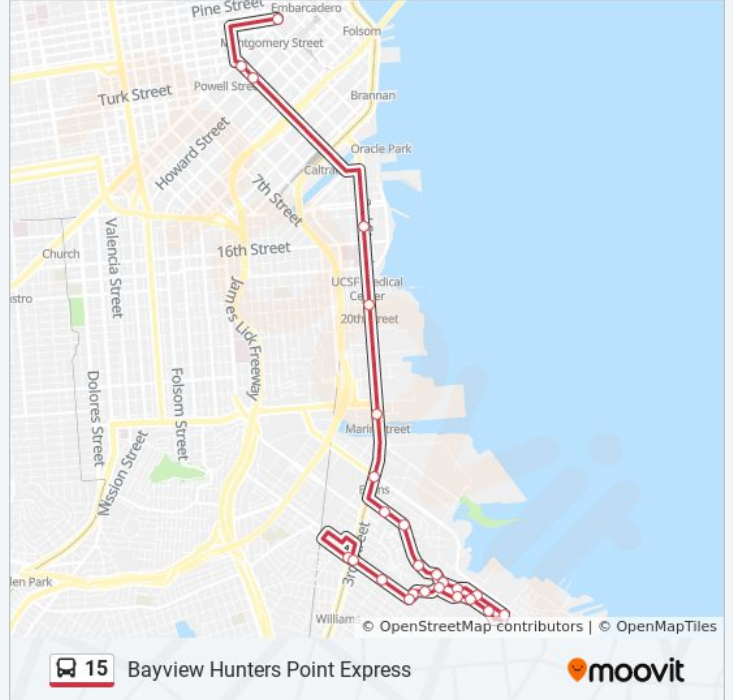

Direction: Palou & 3rd St

27 stops

[VIEW LINE SCHEDULE](#)

- Sutter St & Sansome St
- 4th St & Market St
- 4th St & Mission St
- 4th St & Berry St
- 3rd St & Gene Friend Way
- 3rd St & 20th St
- Third St & Marin St
- 3rd St & Evans Ave
- Hudson Ave & Mendell St
- Hudson Ave & Keith St
- Hudson Ave & Cashmere St
- Hudson Ave & Whitney Young Cir
- Hudson Ave & Ingalls St
- Northridge Rd & Ingalls St
- Northridge Rd & Harbor Rd
- Northridge Rd & Dormitory Rd
- Jerrold Ave & Donahue St
- Kirkwood Ave & Earl St
- Kirkwood Ave & Dormitory Rd
- Kiska Rd & Reardon Rd
- Kiska Rd & Ingalls St
- Ingalls St & Lasalle Ave

15 bus Info

Direction: Palou & 3rd St

Stops: 27

Trip Duration: 44 min

Line Summary:

Ingalls St & Oakdale Ave

Ingalls St & Palou Ave

Palou Ave & Keith St

Palou Ave & 3rd St

Palou Ave & 3rd St

Direction: Sutter & Sansome

27 stops

[VIEW LINE SCHEDULE](#)

Palou Ave & 3rd St

Palou Ave & 3rd St

Palou Ave & Keith St

15 bus Info

Direction: Sutter & Sansome

Stops: 27

Trip Duration: 35 min

Line Summary:

Hudson Ave & Keith St

Hudson Ave & Mendell St

3rd St & Evans Ave