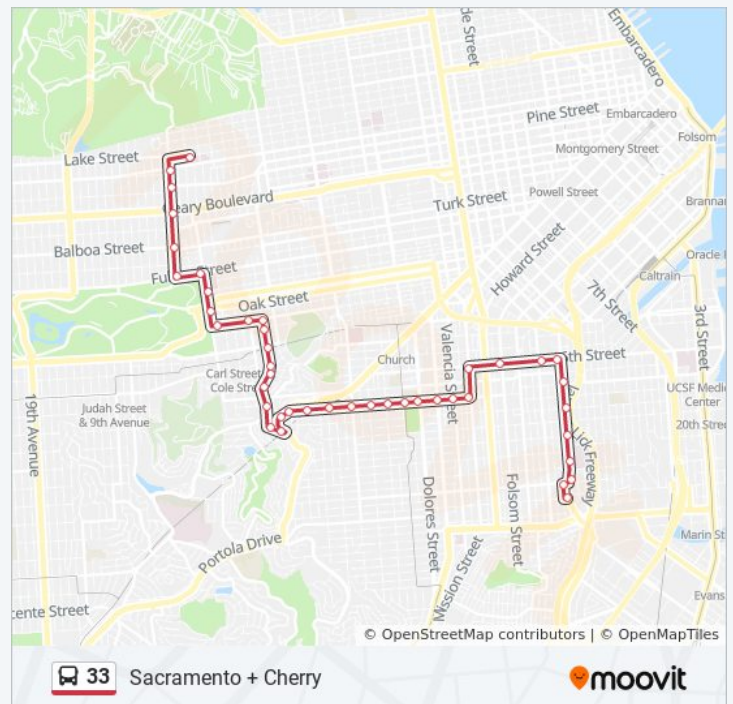

18th St & Danvers St

18th St & Market St

Clayton St & Market St

Clayton St & Corbett Ave

Clayton St & Carmel St

Ashbury St & Clayton St

Ashbury St & Clifford Ter

Ashbury St & Piedmont St

## 33 bus Time Schedule

Sacramento + Cherry Route Timetable:

Sunday	6:00 AM - 8:40 PM
Monday	6:00 AM - 9:20 PM
Tuesday	6:00 AM - 9:20 PM
Wednesday	6:00 AM - 9:20 PM
Thursday	6:00 AM - 9:20 PM
Friday	6:00 AM - 9:20 PM
Saturday	6:00 AM - 8:40 PM

## 33 bus Info

**Direction:** Sacramento + Cherry

**Stops:** 43

**Trip Duration:** 53 min

**Line Summary:**

Ashbury St & Frederick St

Ashbury St & Waller St

Ashbury St & Haight St