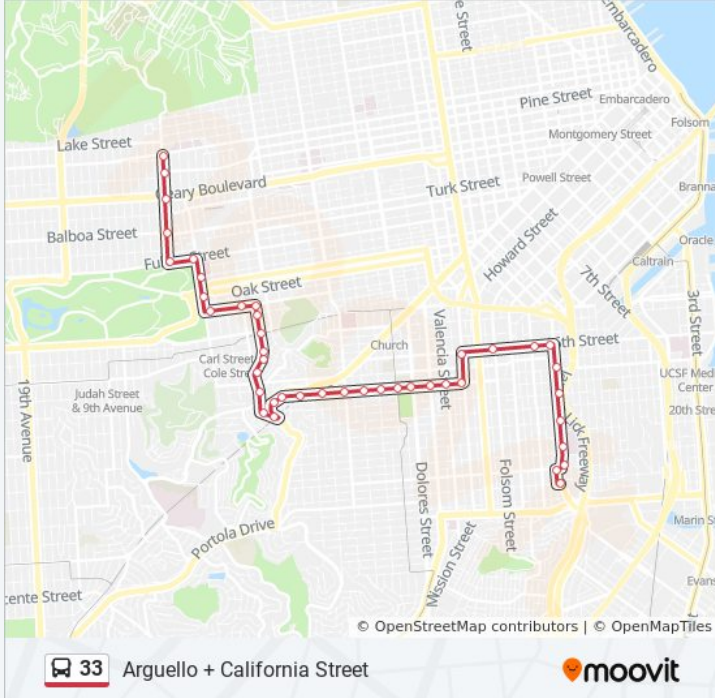

### 33 bus Info

**Direction:** Arguello + California Street

**Stops:** 42

**Trip Duration:** 45 min

**Line Summary:**

18th St & Danvers St

18th St & Market St

Clayton St & Market St

Haight St & Clayton St

Haight St & Stanyan St

Stanyan St & OAK St

Stanyan St & Hayes St

Fulton St & Stanyan St

Arguello Blvd & Fulton St

Arguello Blvd & Turk St

Arguello Blvd & Geary Blvd

Arguello Blvd & Euclid Ave

Arguello Blvd & California St

**Direction: Potrero + 25th Street**

41 stops

[VIEW LINE SCHEDULE](#)

Sacramento St & Cherry St

California St & Cherry St

Arguello Blvd & California St

Potrero Ave & 24th St

25th St & Potrero Ave

**Direction:** Potrero + 25th Street

**Stops:** 41

**Trip Duration:** 49 min

**Line Summary:**