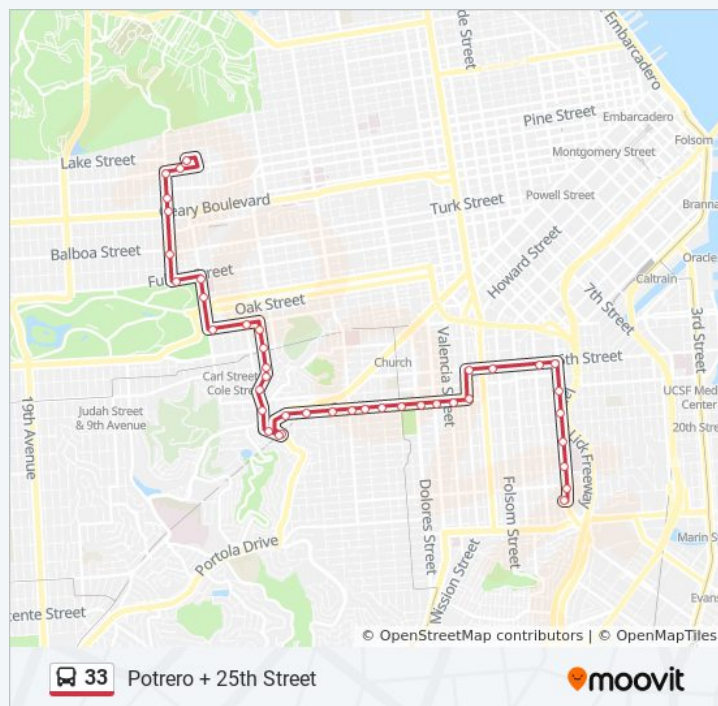

16th St & Mission St

16th St & Shotwell St

16th St & Bryant St

16th St & Potrero Ave

Potrero Ave & Mariposa St

Potrero Ave & 19th St

Potrero Ave & 22nd St

Potrero Ave & 23rd St

Potrero Ave & 24th St

25th St & Potrero Ave

**Direction:** Potrero + 25th Street

**Stops:** 41

**Trip Duration:** 49 min

**Line Summary:**

## Direction: Sacramento + Cherry

43 stops

[VIEW LINE SCHEDULE](#)

25th St & Potrero Ave

Hampshire St & 24th St

Potrero Ave & 24th St

Potrero Ave at SF General Hospital

Potrero Ave & 21st St

Potrero Ave & 19th St

Potrero Ave & Mariposa St

16th St & Potrero Ave

16th St & Bryant St

16th St & Folsom St

Mission St & 16th St

18th St & Mission St

18th St & Valencia St