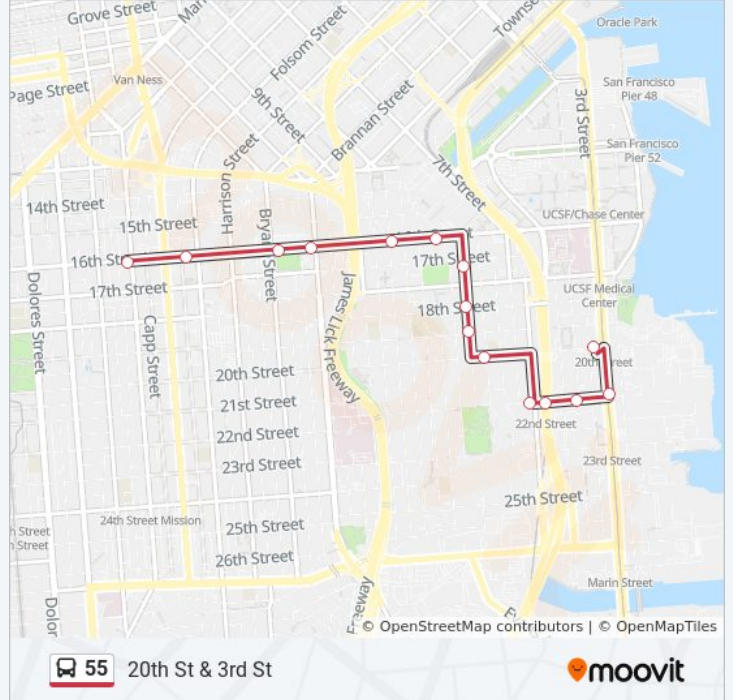

Use the Moovit App to find the closest 55 bus station near you and find out when is the next 55 bus arriving.

Direction: 16th St & Mission

15 stops

[VIEW LINE SCHEDULE](#)

- 20th St & 3rd St
- 22nd St & Minnesota St
- 22nd St & Iowa St
- Pennsylvania Ave & 20th St
- 20th St & Missouri St
- Connecticut St & 19th St
- Connecticut St & 18th St
- Connecticut St & 17th St
- 16th St & Wisconsin St
- 16th St & Rhode Island St
- 16th St & Potrero Ave
- 16th St & Bryant St
- 16th St & Folsom St
- 16th St & Mission St
- 16th St & Mission St

55 bus Info

Direction: 16th St & Mission

Stops: 15

Trip Duration: 20 min

Line Summary:

Direction: 20th St & 3rd St

15 stops

[VIEW LINE SCHEDULE](#)

55 bus Time Schedule

20th St & 3rd St Route Timetable:

Sunday	5:00 AM - 10:00 PM
Monday	5:00 AM - 10:17 PM
Tuesday	5:00 AM - 10:17 PM
Wednesday	5:00 AM - 10:17 PM
Thursday	5:00 AM - 10:17 PM
Friday	5:00 AM - 10:17 PM
Saturday	5:00 AM - 10:00 PM

55 bus Info

Direction: 20th St & 3rd St

Stops: 15

Trip Duration: 16 min

Line Summary:

55 bus time schedules and route maps are available in an offline PDF at moovitapp.com. Use the [Moovit App](#) to see live bus times, train schedule or subway schedule, and step-by-step directions for all public transit in San Francisco - San Jose, CA.