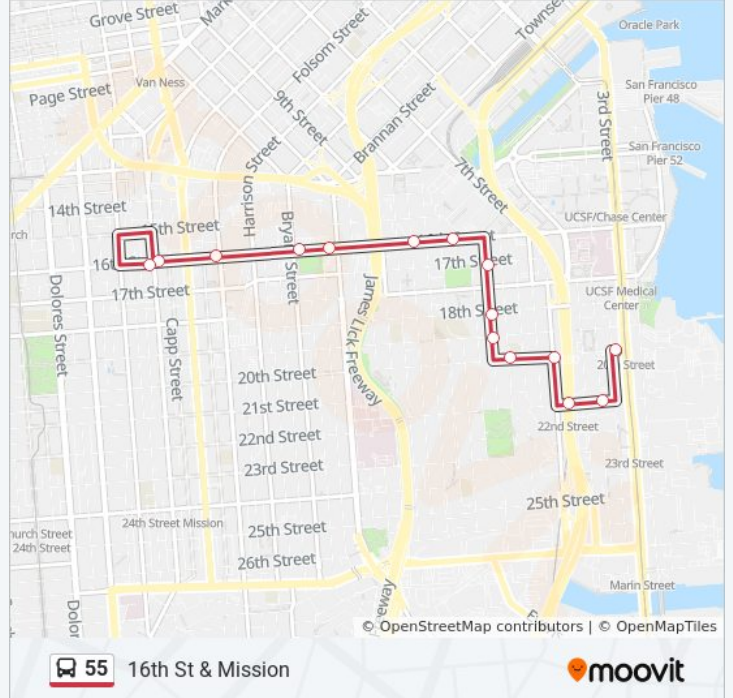

16th St & Mission

[Get The App](#)

The 55 bus line (16th St & Mission) has 2 routes. For regular weekdays, their operation hours are:

(1) 16th St & Mission: 5:00 AM - 10:00 PM (2) 20th St & 3rd St: 5:00 AM - 10:17 PM

Use the Moovit App to find the closest 55 bus station near you and find out when is the next 55 bus arriving.

Direction: 16th St & Mission

15 stops

[VIEW LINE SCHEDULE](#)

- 20th St & 3rd St
- 22nd St & Minnesota St
- 22nd St & Iowa St
- Pennsylvania Ave & 20th St
- 20th St & Missouri St
- Connecticut St & 19th St
- Connecticut St & 18th St
- Connecticut St & 17th St
- 16th St & Wisconsin St
- 16th St & Rhode Island St
- 16th St & Potrero Ave
- 16th St & Bryant St
- 16th St & Folsom St
- 16th St & Mission St
- 16th St & Mission St

55 bus Time Schedule

16th St & Mission Route Timetable:

Sunday	5:00 AM - 10:00 PM
Monday	5:00 AM - 10:00 PM
Tuesday	5:00 AM - 10:00 PM
Wednesday	5:00 AM - 10:00 PM
Thursday	5:00 AM - 10:00 PM
Friday	5:00 AM - 10:00 PM
Saturday	5:00 AM - 10:00 PM

55 bus Info

Direction: 16th St & Mission

Stops: 15

Trip Duration: 20 min

Line Summary:

Direction: 20th St & 3rd St

15 stops

[VIEW LINE SCHEDULE](#)