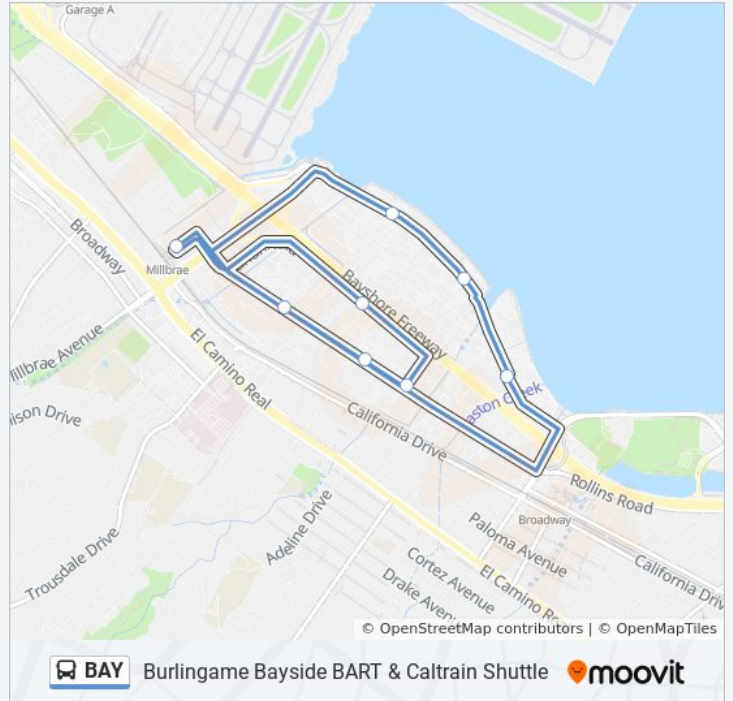

### Direction: 1333 Bayshore Hwy (AM Only)

8 stops

[VIEW LINE SCHEDULE](#)

Millbrae Intermodal Station

1649 Adrian Road

David/Rollins

1600 Rollins Road

Rollins/Guittard

### Direction: Millbrae Intermodal Station (East)

9 stops

[VIEW LINE SCHEDULE](#)

Millbrae Intermodal Station

1649 Adrian Road

David/Rollins

1600 Rollins Road

Rollins/Guittard

1799 Old Bayshore Hwy (AM Only)

Bayshore/Hinckley

1333 Bayshore Hwy (AM Only)

Millbrae Intermodal Station

### BAY bus Info

**Direction:** Millbrae Intermodal Station (East)

**Stops:** 9

**Trip Duration:** 20 min

**Line Summary:**

BAY bus time schedules and route maps are available in an offline PDF at [moovitapp.com](https://moovitapp.com). Use the [Moovit App](#) to see live bus times, train schedule or subway schedule, and step-by-step directions for all public transit in San Francisco - San Jose, CA.