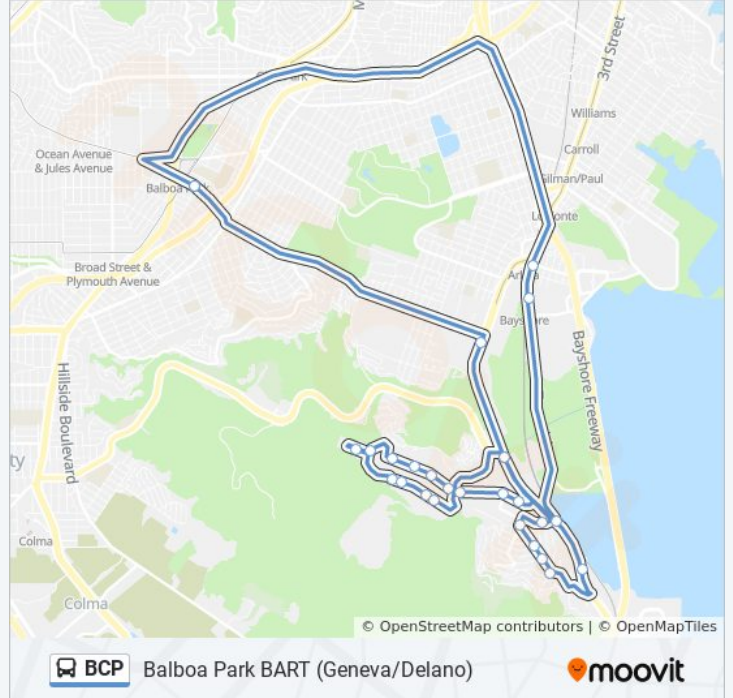

Direction: Balboa Park BART (Geneva/Delano)

27 stops

[VIEW LINE SCHEDULE](#)

- Balboa Park BART (Geneva/Delano)
- Bayshore & Geneva
- Bayshore Blvd & Guadalupe Canyon Pkwy
- Old County / Bayshore
- Old County / San Francisco (Usps Office)
- San Bruno / Mendocino
- San Bruno / Alvarado
- San Bruno / Glen Park Way
- 3745 Bayshore
- Bayshore & Tunnel
- 140 Valley
- 240 Valley
- 380 Valley
- 422 Valley
- 440 Valley
- 460 Valley
- 480 Valley
- W. Hill Dr. & W. Hill Pl
- 150 West Hill Pl.
- 175 South Hill
- 155 South Hill
- 101 South Hill

BCP bus Info

Direction: Balboa Park BART (Geneva/Delano)

Stops: 27

Trip Duration: 50 min

Line Summary:

99 South Hill

Bayshore Blvd & Guadalupe Canyon Pkwy

Tunnel & Recycle (Bayshore Caltrain)

Tunnel & Blanken

Balboa Park BART (Geneva/Delano)

Direction: Bayshore & Tunnel

22 stops

[VIEW LINE SCHEDULE](#)

Balboa Park BART (Geneva/Delano)

Bayshore & Geneva

Bayshore Blvd & Guadalupe Canyon Pkwy

140 Valley

240 Valley

380 Valley

422 Valley

440 Valley

460 Valley

480 Valley

W. Hill Dr. & W. Hill Pl