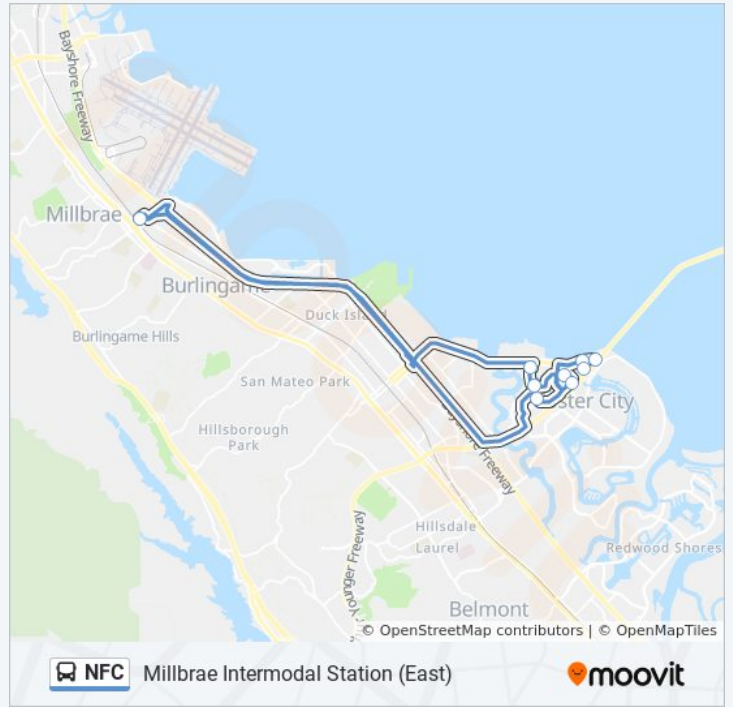

- Millbrae Intermodal Station
- E. 3rd Ave & S. Norfolk (Se Corner)
- 300-310 Lakeside
- 353 Lakeside
- 1149 Chess Drive
- 200 Lincoln Centre
- E. 3rd Ave. & Lincoln Centre
- Cul-De-Sac (4000/4001 E. 3rd Ave.)
- Bridgepointe Circle & Bridgepointe Pkwy

NFC bus Info

Direction: Bridgepointe Circle & Bridgepointe Pkwy (AM Only)

Stops: 9

Trip Duration: 28 min

Line Summary:

[NFC bus Line Map](#)

Direction: Millbrae Intermodal Station (East)

10 stops

1149 Chess Drive

200 Lincoln Centre

E. 3rd Ave. & Lincoln Centre

Cul-De-Sac (4000/4001 E. 3rd Ave.)

Bridgepointe Circle & Bridgepointe Pkwy

Millbrae Intermodal Station

Friday

6:37 AM - 6:38 PM

Saturday

Not Operational

NFC bus Info

Direction: Millbrae Intermodal Station (East)

Stops: 10

Trip Duration: 47 min

Line Summary:

NFC bus time schedules and route maps are available in an offline PDF at moovitapp.com. Use the [Moovit App](#) to see live bus times, train schedule or subway schedule, and step-by-step directions for all public transit in San Francisco - San Jose, CA.