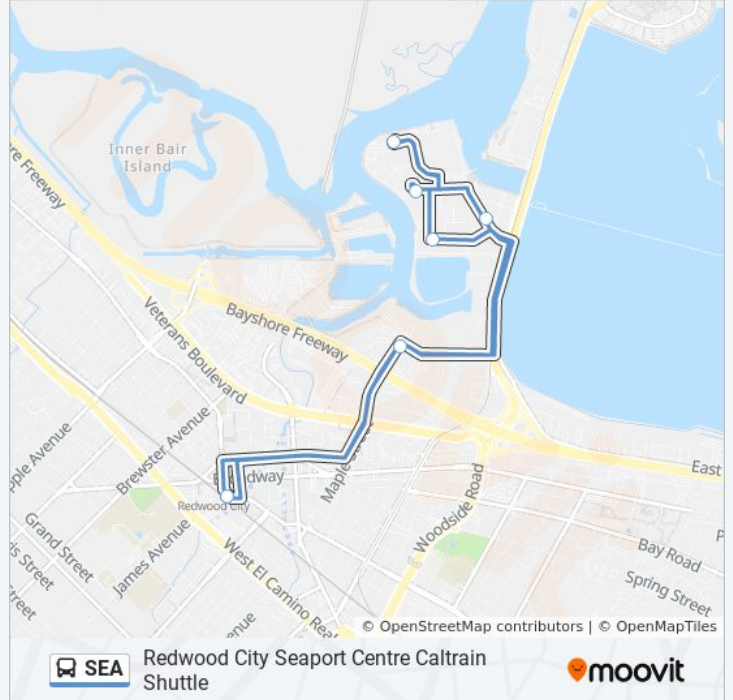

SEA bus Info

Direction: Galveston

Stops: 6

Trip Duration: 12 min

Line Summary:

Direction: Redwood City Caltrain Station

8 stops

[VIEW LINE SCHEDULE](#)

Redwood City Caltrain Station

Maple & Blomquist

Chesapeake

100 Cardinal Way

Saginaw (Cul-De-Sac)

Galveston

Blomquist & Maple

Redwood City Caltrain Station

SEA bus Info

Direction: Redwood City Caltrain Station

Stops: 8

Trip Duration: 22 min

Line Summary:

SEA bus time schedules and route maps are available in an offline PDF at moovitapp.com. Use the [Moovit App](#) to see live bus times, train schedule or subway schedule, and step-by-step directions for all public transit in San Francisco - San Jose, CA.