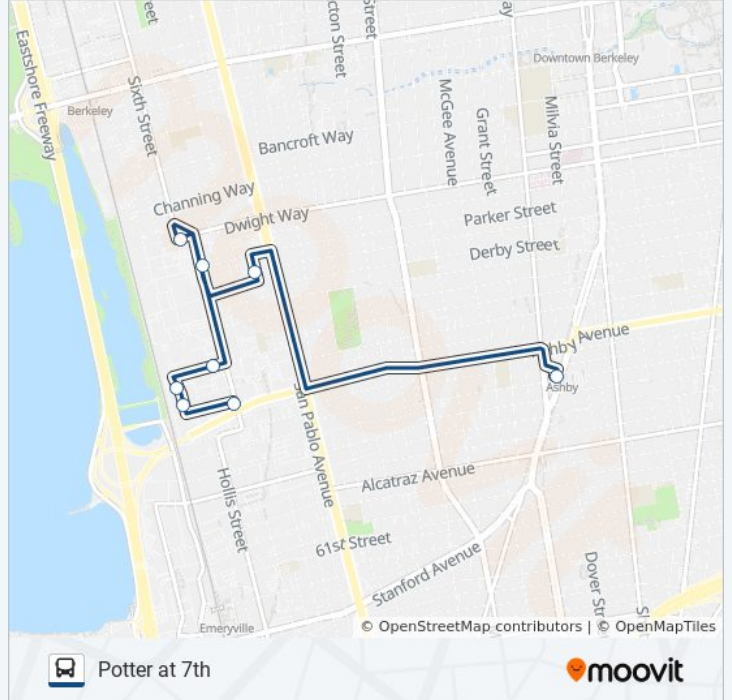

Use the Moovit App to find the closest WEST BERKELEY SHUTTLE bus station near you and find out when is the next WEST BERKELEY SHUTTLE bus arriving.

Direction: Ashby BART

9 stops

[VIEW LINE SCHEDULE](#)

Dwight Way at 6th

WEST BERKELEY SHUTTLE bus Info**Direction:** Ashby BART**Stops:** 9**Trip Duration:** 20 min**Line Summary:**

Direction: Potter at 7th

8 stops

[VIEW LINE SCHEDULE](#)

- Ashby BART
- 2600 10th St
- 7th at Parker NB
- Dwight Way at 6th
- Heinz at 7th
- #700 Heinz
- #725 Potter
- Potter at 7th

WEST BERKELEY SHUTTLE bus Time Schedule

Potter at 7th Route Timetable:

Sunday	Not Operational
Monday	9:50 AM
Tuesday	9:50 AM
Wednesday	9:50 AM
Thursday	9:50 AM
Friday	9:50 AM
Saturday	Not Operational

WEST BERKELEY SHUTTLE bus Info

Direction: Potter at 7th

Stops: 8

Trip Duration: 19 min

Line Summary:

WEST BERKELEY SHUTTLE bus time schedules and route maps are available in an offline PDF at moovitapp.com. Use the [Moovit App](#) to see live bus times, train schedule or subway schedule, and step-by-step directions for all public transit in San Francisco - San Jose, CA.