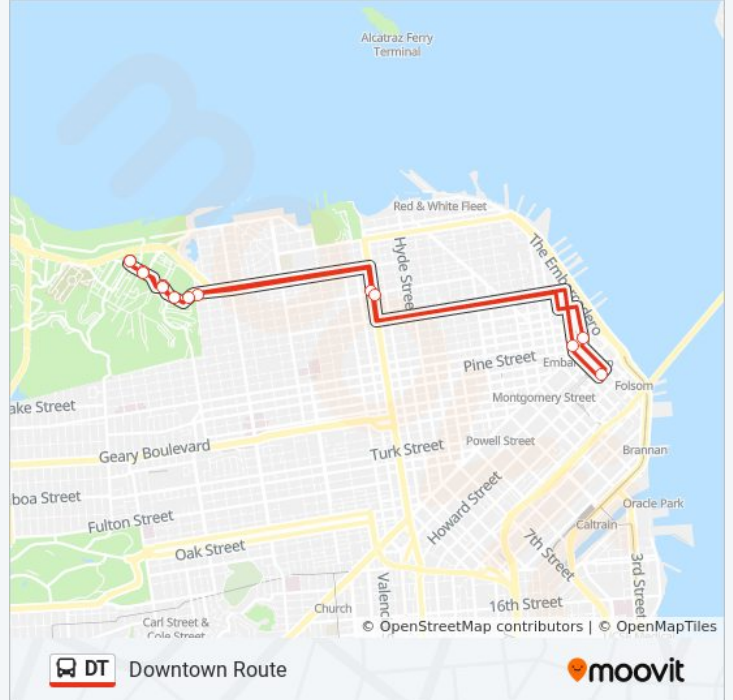

## Presidio GO Downtown

[Get The App](#)

The DT bus line Presidio GO Downtown has one route. For regular weekdays, their operation hours are:

(1) Presidio Transit Center: 5:45 AM - 7:00 PM

Use the Moovit App to find the closest DT bus station near you and find out when is the next DT bus arriving.

### Direction: Presidio Transit Center

14 stops

[VIEW LINE SCHEDULE](#)

- Presidio Transit Center
- Presidio Community YMCA (Outbound)
- Letterman Dr & Lincoln Blvd / Tides Converge (Outbound)
- Letterman Digital Arts Center
- Lombard St & Lyon St / Lombard Gate
- Van Ness Ave & Union St
- Davis & California (Embarcadero BART Drop Off)
- Beale & Mission
- Drumm & California (Embarcadero BART Pick Up)
- Van Ness Ave & Union St
- Letterman Digital Arts Center
- Tides Converge (Inbound)
- Presidio Community YMCA (Inbound)
- Presidio Transit Center

### DT bus Time Schedule

Presidio Transit Center Route Timetable:

Sunday	9:00 AM - 6:00 PM
Monday	5:45 AM - 7:00 PM
Tuesday	5:45 AM - 7:00 PM
Wednesday	5:45 AM - 7:00 PM
Thursday	5:45 AM - 7:00 PM
Friday	5:45 AM - 7:00 PM
Saturday	9:00 AM - 6:00 PM

### DT bus Info

**Direction:** Presidio Transit Center

**Stops:** 14

**Trip Duration:** 55 min

**Line Summary:**

DT bus time schedules and route maps are available in an offline PDF at [moovitapp.com](https://moovitapp.com). Use the [Moovit App](#) to see live bus times, train schedule or subway schedule, and step-by-step directions for all public transit in San Francisco - San Jose, CA.