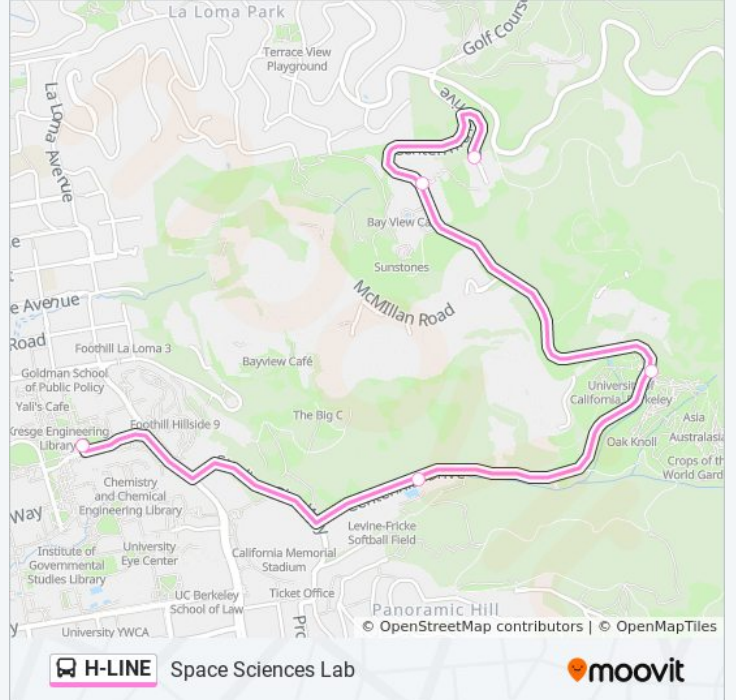

H-LINE bus time schedules and route maps are available in an offline PDF at moovitapp.com. Use the [Moovit App](#) to see live bus times, train schedule or subway schedule, and step-by-step directions for all public transit in San Francisco - San Jose, CA.

[About Moovit](#) • [MaaS Solutions](#) • [Supported Countries](#) • [Mooviter Community](#)

© 2024 Moovit - All Rights Reserved

Check Live Arrival Times