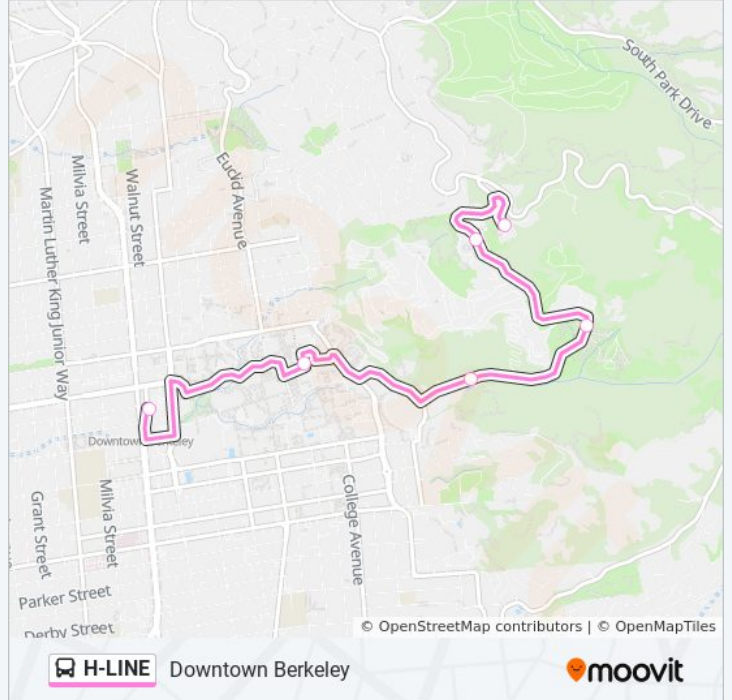

Use the Moovit App to find the closest H-LINE bus station near you and find out when is the next H-LINE bus arriving.

**Direction: Downtown Berkeley**

6 stops

[VIEW LINE SCHEDULE](#)

Space Sciences Lab / Msri

Lawrence Hall of Science

UC Botanical Garden

Strawberry Canyon

Evans Hall: Hearst Mining Circle

Downtown Berkeley: Shattuck at Addison

**H-LINE bus Time Schedule**

Downtown Berkeley Route Timetable:

Sunday	Not Operational
Monday	6:25 PM - 7:15 PM
Tuesday	6:25 PM - 7:15 PM
Wednesday	6:25 PM - 7:15 PM
Thursday	6:25 PM - 7:15 PM
Friday	6:25 PM - 7:15 PM
Saturday	Not Operational

**H-LINE bus Info****Direction:** Downtown Berkeley**Stops:** 6**Trip Duration:** 15 min**Line Summary:**

**Direction: Evans Hall**

5 stops

[VIEW LINE SCHEDULE](#)

Space Sciences Lab / Msri

Lawrence Hall of Science

## Check Live Arrival Times