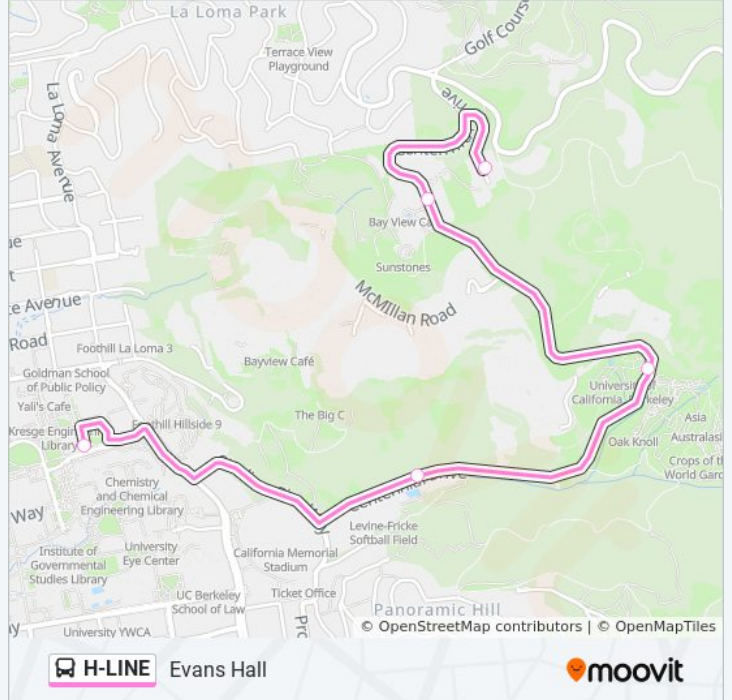

**H-LINE bus Info****Direction:** Downtown Berkeley**Stops:** 6**Trip Duration:** 15 min**Line Summary:**

**Direction: Evans Hall**

5 stops

[VIEW LINE SCHEDULE](#)

Space Sciences Lab / Msri

Lawrence Hall of Science

UC Botanical Garden

Strawberry Canyon

Evans Hall: Hearst Mining Circle

**H-LINE bus Time Schedule**

Evans Hall Route Timetable:

Sunday	Not Operational
Monday	7:55 AM - 5:55 PM
Tuesday	7:55 AM - 5:55 PM
Wednesday	7:55 AM - 5:55 PM
Thursday	7:55 AM - 5:55 PM
Friday	7:55 AM - 5:55 PM
Saturday	Not Operational

**H-LINE bus Info**

**Direction:** Evans Hall

**Stops:** 5

**Trip Duration:** 10 min

**Line Summary:**

**Direction: Space Sciences Lab**

6 stops

[VIEW LINE SCHEDULE](#)

Downtown Berkeley: Shattuck at Addison

Evans Hall: Hearst Mining Circle

Strawberry Canyon

UC Botanical Garden

Centennial Dr. at Lawrence Hall of Science  
Parking Lot

Space Sciences Lab / Msri (Arrival)

**H-LINE bus Time Schedule**